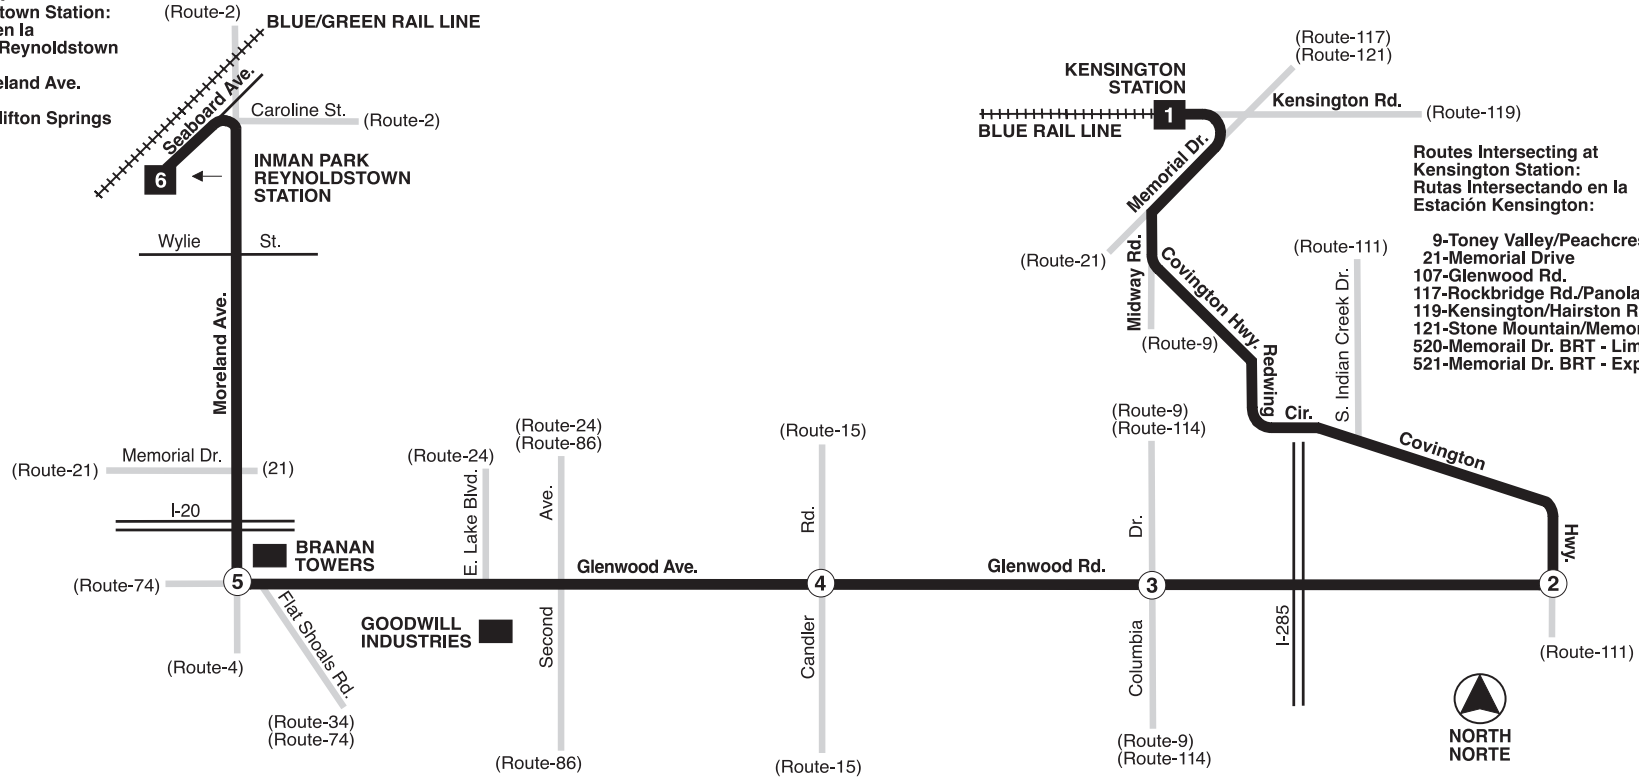

Routes intersecting at
Inman Park/Reynoldstown Station:
Rutas intersectando en la
Estación Inman Park/Reynoldstown

- 4-Thomasville/Moreland Ave.
- 6-Emory
- 34-Gresham Road/Clifton Springs
- 107-Glenwood Road

Routes Intersecting at
Kensington Station:
Rutas Intersectando en la
Estación Kensington:

- 9-Toney Valley/Peachcrest Rd.
- 21-Memorial Drive
- 107-Glenwood Rd.
- 117-Rockbridge Rd./Panola Rd.
- 119-Kensington/Hairston Rd.
- 121-Stone Mountain/Memorial Dr.
- 520-Memorail Dr. BRT - Limited
- 521-Memorial Dr. BRT - Express

INTERSECTING ROUTES
RUTAS INTERSECTANDO