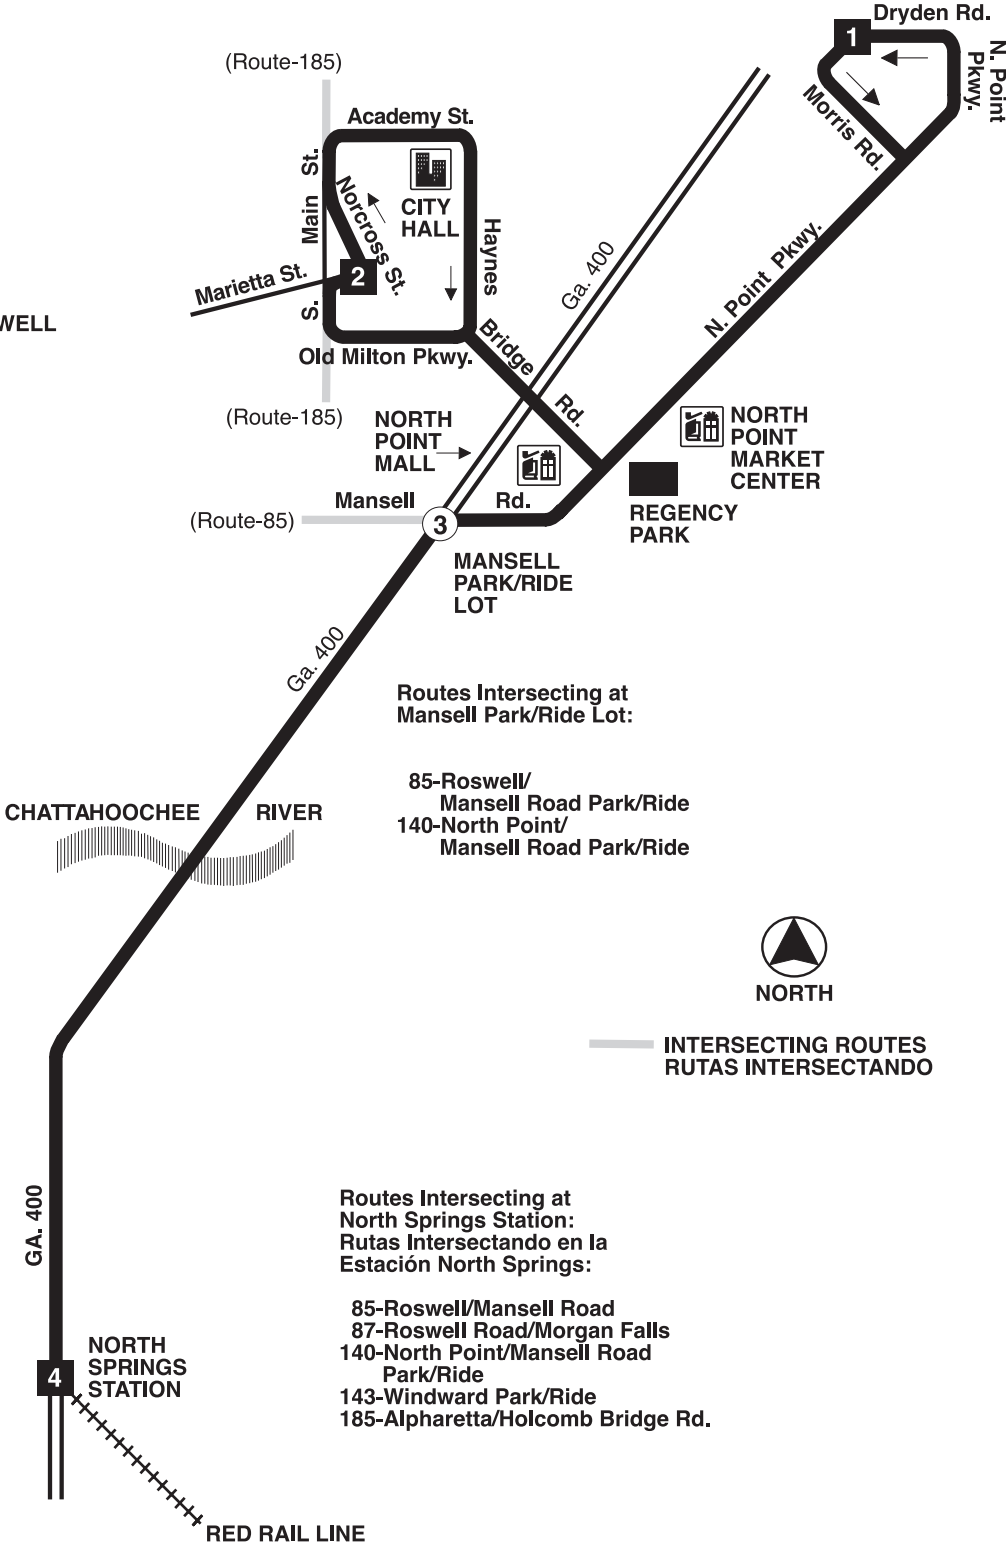

Routes Intersecting at  
Windward Park/Ride Lot:  
el Parqueadero  
Windward:

140-North Point/  
Mansell Road Park/Ride  
143-Windward Park/Ride  
185-Alpharetta/Holcomb Bridge Rd.

WINDWARD  
PARK/RIDE  
LOT  
el Parqueadero  
Windward

ALPHARETTA

ROSWELL

Routes Intersecting at  
Mansell Park/Ride Lot:

85-Roswell/  
Mansell Road Park/Ride  
140-North Point/  
Mansell Road Park/Ride

Routes Intersecting at  
North Springs Station:  
Rutas Intersectando en la  
Estación North Springs:

85-Roswell/Mansell Road  
87-Roswell Road/Morgan Falls  
140-North Point/Mansell Road  
Park/Ride  
143-Windward Park/Ride  
185-Alpharetta/Holcomb Bridge Rd.

NORTH

INTERSECTING ROUTES  
RUTAS INTERSECTANDO