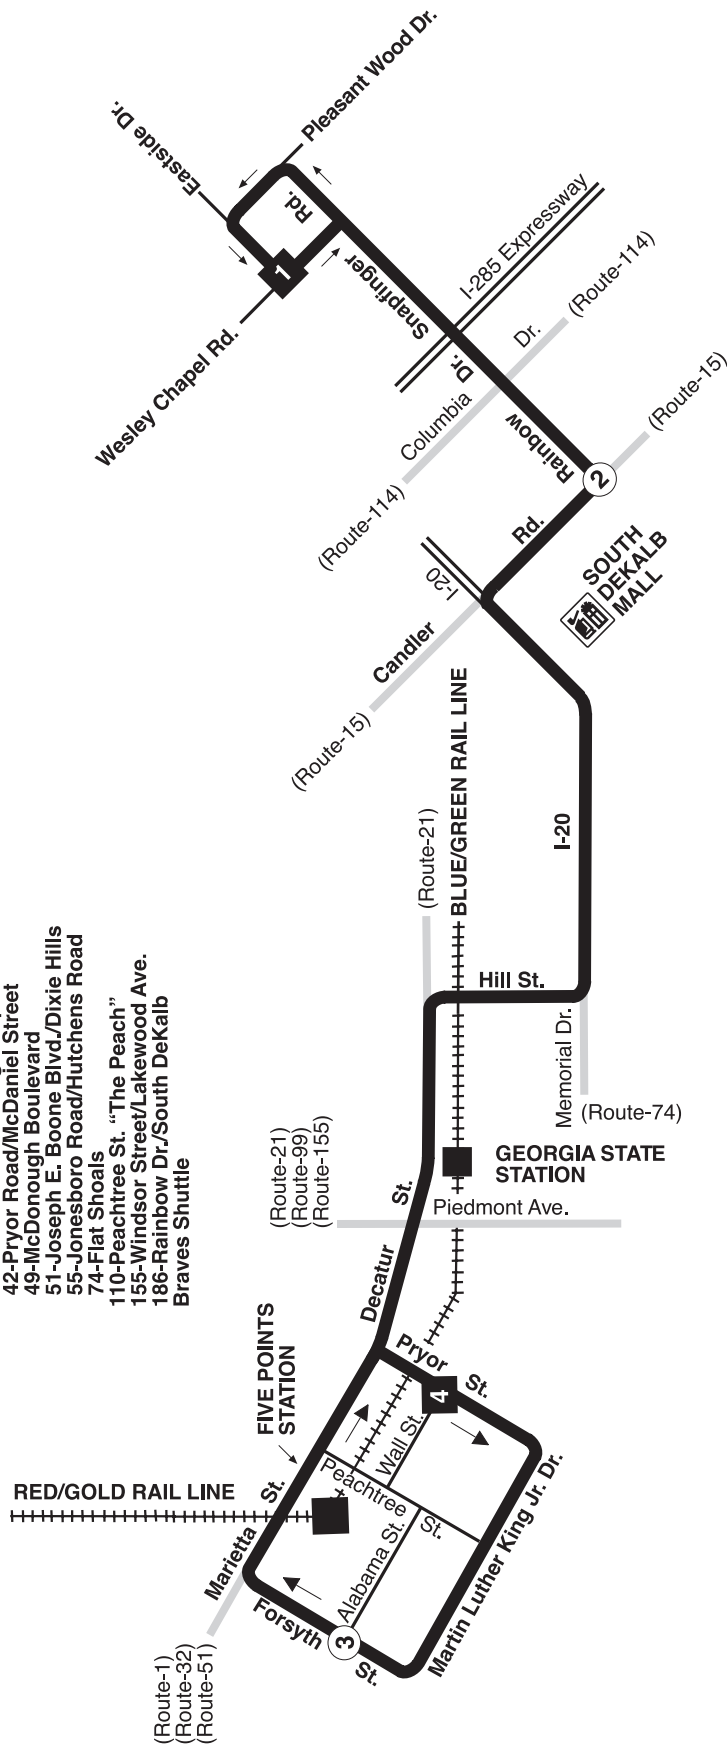

Routes Intersecting at
Five Points Station:
Rutas intersectando en la
Estación Five Points:

- 1-Centennial Olympic Park/Coronet Way
- 3-Martin Luther King Jr. Dr./Auburn Ave.
- 13-Fair St./Mozley Park
- 16-Noble
- 32-Bouldercrest/Georgia Aquarium
- 42-Pryor Road/McDaniel Street
- 49-McDonough Boulevard
- 51-Joseph E. Boone Blvd./Dixie Hills
- 55-Jonesboro Road/Hutchens Road
- 74-Flat Shoals
- 110-Peachtree St. "The Peach"
- 155-Windsor Street/Lakewood Ave.
- 186-Rainbow Dr./South DeKalb
Braves Shuttle

INTERSECTING ROUTES
Rutas Intersectando