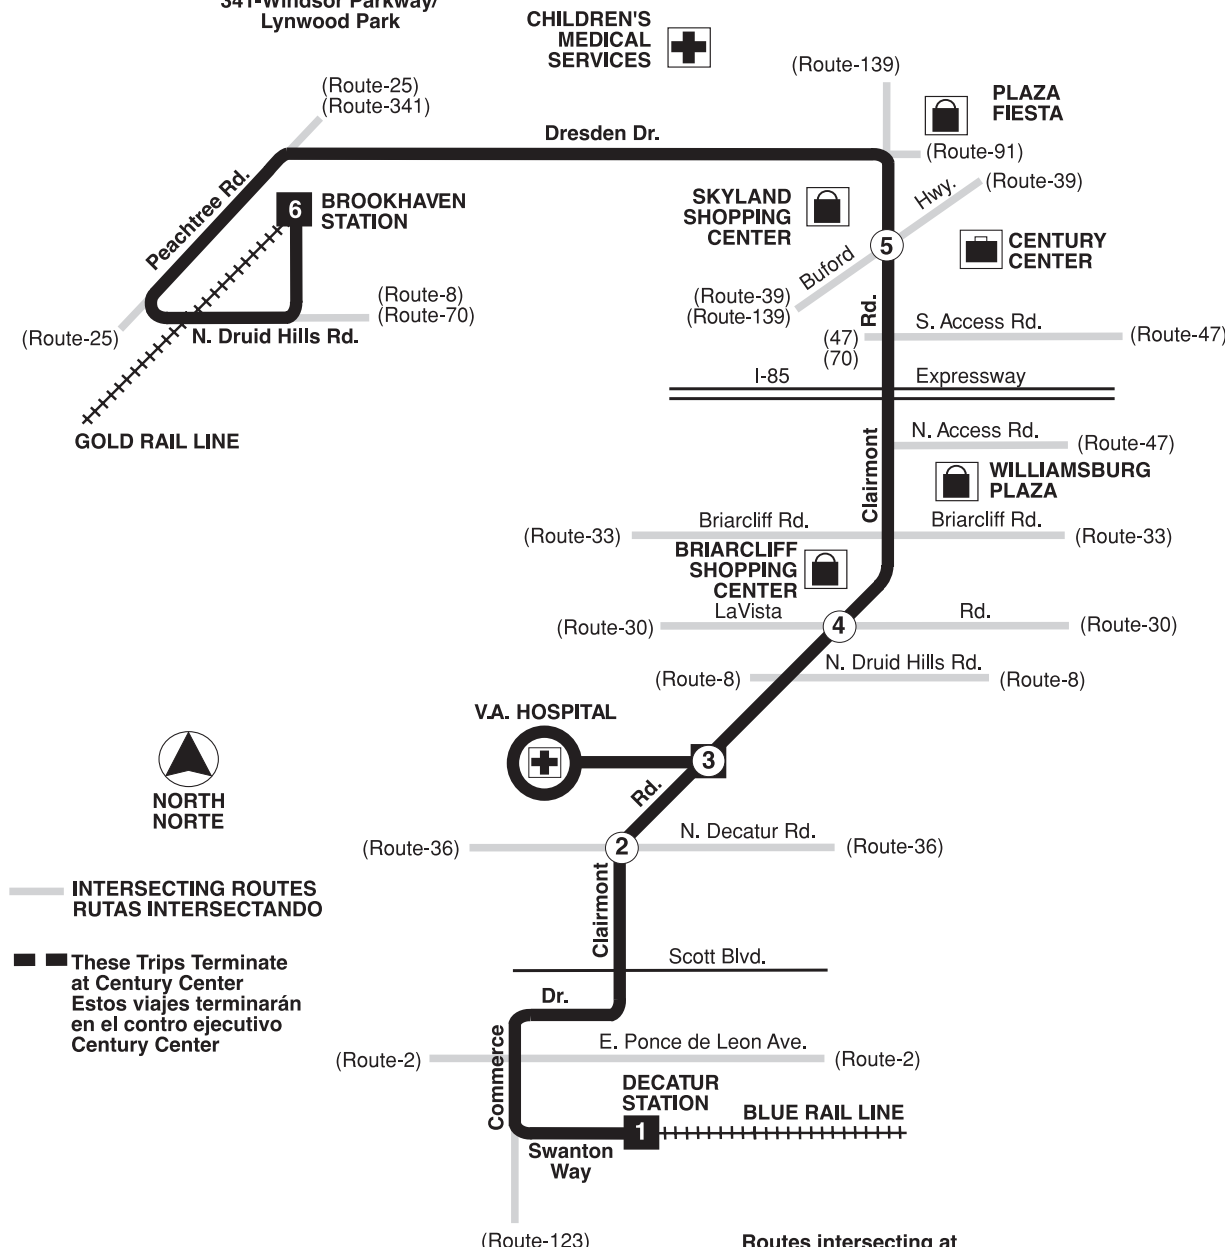

Routes intersecting at
Brookhaven Station:
Rutas intersectando en la
Estación Brookhaven:

8-North Druid Hills Rd.
19-Clairmont Road
25-Peachtree Industrial Blvd.
70-Briarwood/Century Center
91-Henderson Mill
341-Windsor Parkway/
Lynwood Park

— INTERSECTING ROUTES
RUTAS INTERSECTANDO

■ These Trips Terminate
at Century Center
Estos viajes terminarán
en el centro ejecutivo
Century Center

Routes intersecting at
Decatur Station
Rutas intersectando en la
Estación Decatur:

15-South DeKalb
18-South Decatur
19-Clairmont Road
123-Church St./N. DeKalb Mall