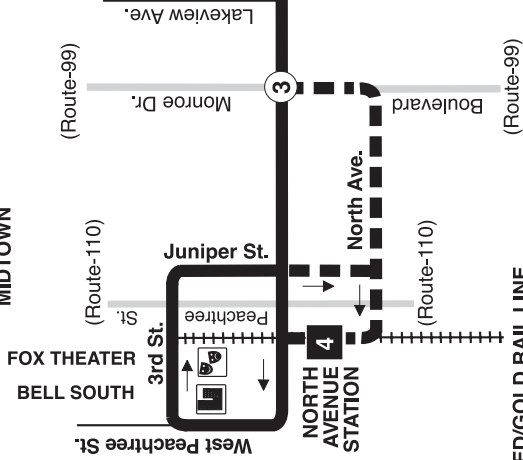

Routes intersecting at North Avenue Station:
Rutas intersectando en la Estación North Avenue:

2-Ponce De Leon Ave./Moreland Ave.
26-Perry Blvd./North Avenue
99-Boulevard/Monroe Drive (Weekdays Only)

MIDTOWN

Routes intersecting at Decatur Station:
Rutas intersectando en la Estación Decatur:

2-Ponce De Leon Ave./Moreland Ave.
15-South Dekalb/Candler Rd.
19-Clairmont Rd.
123-North Dekalb Mall/Belvedere

INTERSECTING ROUTES
Rutas Intersectando

--- All trips to and from Decatur Station operate via North Avenue.
Todos los viajes hacia y desde la estación de Decatur operando a través de la vía North Ave.

Routes intersecting at Edgewood/Candler Park Station:
Rutas intersectando en la Estación Edgewood/Candler Park:

2-Ponce De Leon Ave./Moreland Ave.
3-Martin Luther King, Jr. Dr./Auburn Ave. (Weekday Only)
24-East Lake/Hosea Williams Dr.