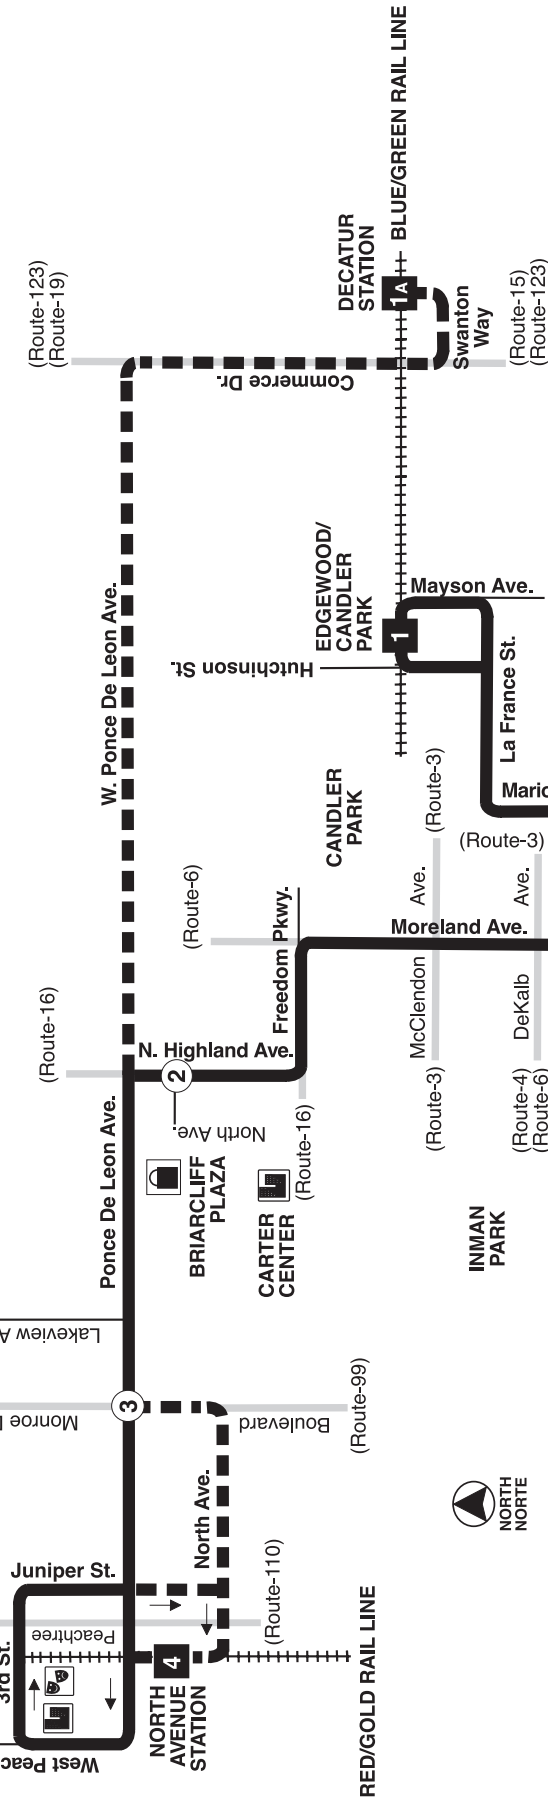

Routes intersecting at North Avenue Station:
Rutas intersectando en la Estación North Avenue:

2-Ponce De Leon Ave./Moreland Ave.
26-Perry Blvd./North Avenue
99-Boulevard/Monroe Drive (Weekdays Only)

MIDTOWN

Routes intersecting at Decatur Station:
Rutas intersectando en la Estación Decatur:

2-Ponce De Leon Ave./Moreland Ave.
15-South Dekalb/Candler Rd.
19-Clairmont Rd.
123-North Dekalb Mall/Belvedere

INTERSECTING ROUTES
Rutas Intersectando

--- All trips to and from Decatur Station operate via North Avenue.
Todos los viajes hacia y desde la estación de Decatur operando a través de la vía North Ave.

Routes intersecting at Edgewood/Candler Park Station:
Rutas intersectando en la Estación Edgewood/Candler Park:

2-Ponce De Leon Ave./Moreland Ave.
3-Martin Luther King, Jr. Dr./Auburn Ave. (Weekday Only)
24-East Lake/Hosea Williams Dr.