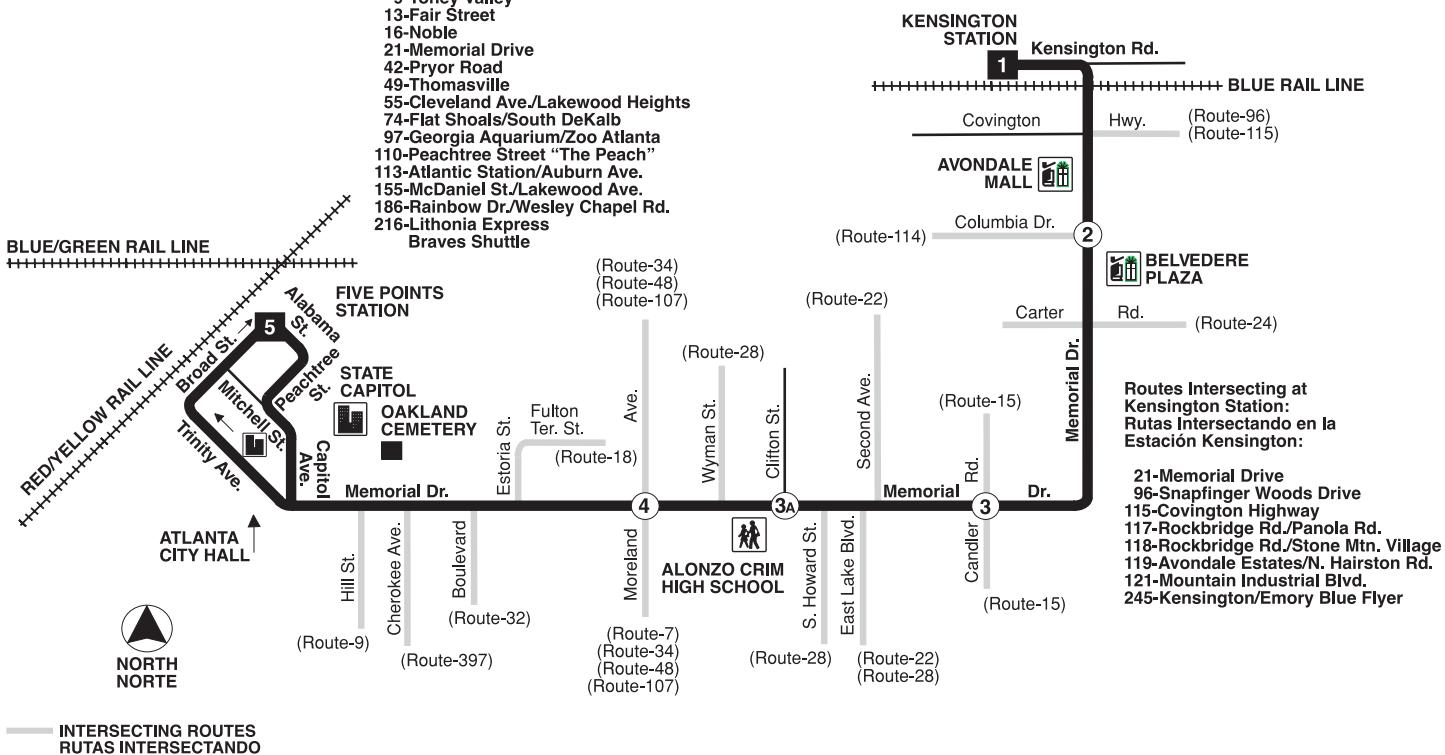

**Routes Intersecting at
Five Points Station:
Rutas intersectando en la
Estación Five Points:**

- 1-Marietta Blvd./Centennial Olympic Park
- 3-Martin Luther King Jr. Dr.
- 4-McDonough Blvd./Moreland Ave.
- 9-Toney Valley
- 13-Fair Street
- 16-Noble
- 21-Memorial Drive
- 42-Pryor Road
- 49-Thomasville
- 55-Cleveland Ave./Lakewood Heights
- 74-Flat Shoals/South DeKalb
- 97-Georgia Aquarium/Zoo Atlanta
- 110-Peachtree Street "The Peach"
- 113-Atlantic Station/Auburn Ave.
- 155-McDaniel St./Lakewood Ave.
- 186-Rainbow Dr./Wesley Chapel Rd.
- 216-Lithonia Express
- Braves Shuttle

**Routes Intersecting at
Kensington Station:
Rutas Intersectando en la
Estación Kensington:**

- 21-Memorial Drive
- 96-Snapping Woods Drive
- 115-Covington Highway
- 117-Rockbridge Rd./Panola Rd.
- 118-Rockbridge Rd./Stone Mtn. Village
- 119-Avondale Estates/N. Hairston Rd.
- 121-Mountain Industrial Blvd.
- 245-Kensington/Emory Blue Flyer