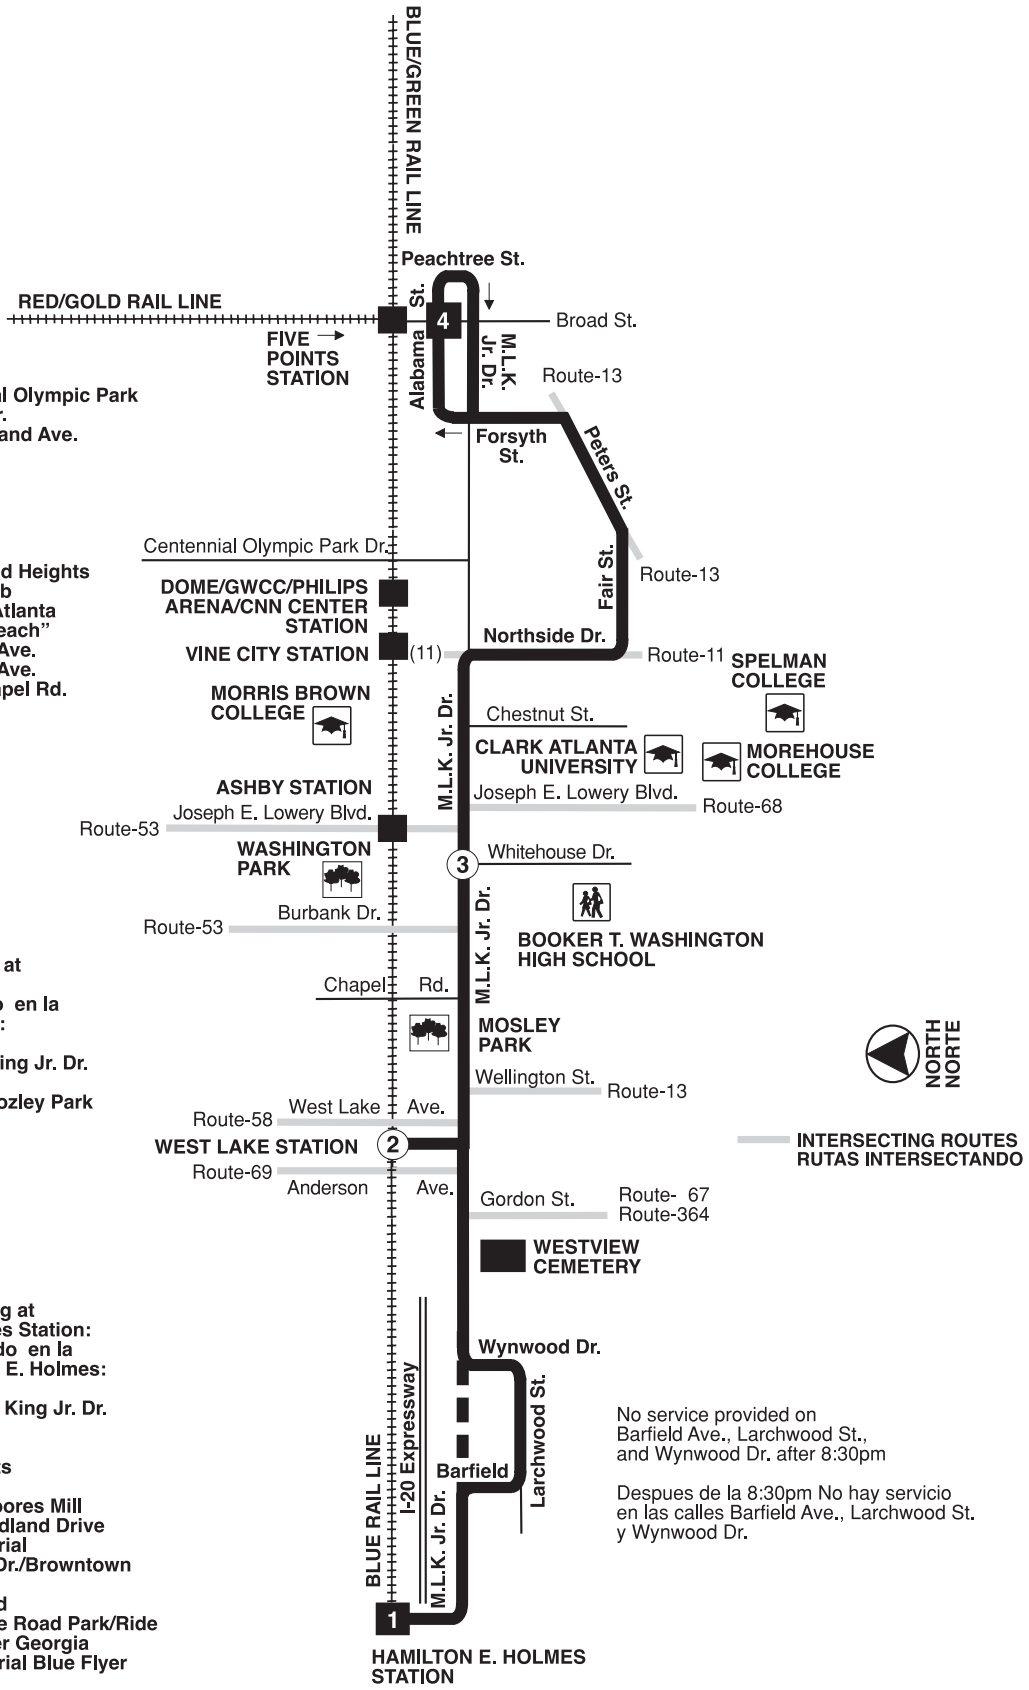

**Routes intersecting at Five Points Station:  
Rutas intersectando en la Estación Five Points:**

- 1-Marietta Blvd./Centennial Olympic Park
- 3-Martin Luther King Jr. Dr.
- 4-McDonough Blvd./Moreland Ave.
- 9-Toney Valley
- 13-Fair Street
- 16-Noble
- 21-Memorial Drive
- 42-Pryor Rd.
- 49-Thomasville
- 55-Cleveland Ave./Lakewood Heights
- 74-Flat Shoals/South DeKalb
- 97-Georgia Aquarium/Zoo Atlanta
- 110-Peachtree Street "The Peach"
- 113-Atlantic Station/Auburn Ave.
- 155-McDaniel St./Lakewood Ave.
- 186-Rainbow Dr./Wesley Chapel Rd.
- 216-Lithonia Express  
Braves Shuttle

**Routes intersecting at West Lake Station:  
Rutas intersectando en la Estación West Lake:**

- 3-Martin Luther King Jr. Dr.
- 13-Fair St.
- 51-Simpson Rd./Mozley Park
- 58-Bolton Road
- 67-West End
- 69-Dixie Hills
- 364-Becher

**Routes intersecting at Hamilton E. Holmes Station:  
Rutas intersectando en la Estación Hamilton E. Holmes:**

- 3-Martin Luther King Jr. Dr.
- 53-Grove Park
- 56-Adamsville
- 57-Collier Heights
- 59-Skipper Drive
- 60-Hightower/Moores Mill
- 66-Lynhurst/Headland Drive
- 73-Fulton Industrial
- 153-H.E. Holmes Dr./Browntown
- 160-Boulder Park
- 165-Fairburn Road
- 170-Ben Hill/Barge Road Park/Ride
- 201-Six Flags Over Georgia
- 273-Fulton Industrial Blue Flyer

No service provided on Barfield Ave., Larchwood St., and Wynwood Dr. after 8:30pm

Despues de la 8:30pm No hay servicio en las calles Barfield Ave., Larchwood St. y Wynwood Dr.