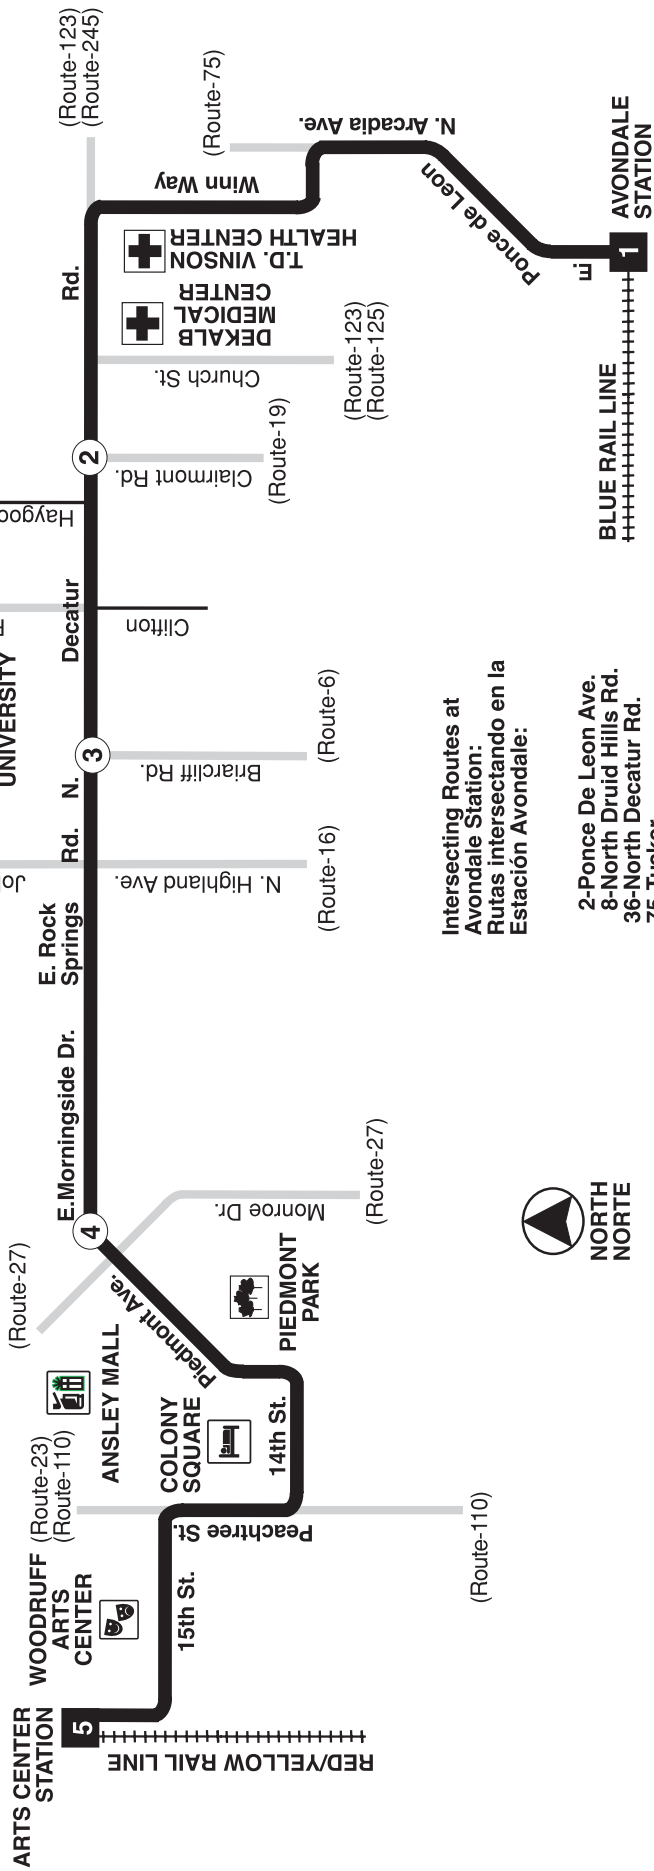

Route intersecting at
Arts Center Station:
Rutas intersectando en la
Estación Arts Center

36-North Decatur Rd.
110-Peachtree St. "The Peach"
113-Atlantic Station/Auburn Ave.
Cobb County Transit
Gwinnett County Transit

Intersecting Routes at
Avondale Station:
Rutas intersectando en la
Estación Avondale:

2-Ponce De Leon Ave.
8-North Druid Hills Rd.
36-North Decatur Rd.
75-Tucker
114-Columbia Dr.
119-Avondale Estates/N. Hairston Rd.
120-Stone Mountain
122-Georgia Perimeter College
125-Avondale/Northlake

NORTH
NORTE

— INTERSECTING ROUTES
RUTAS INTERSECTANDO