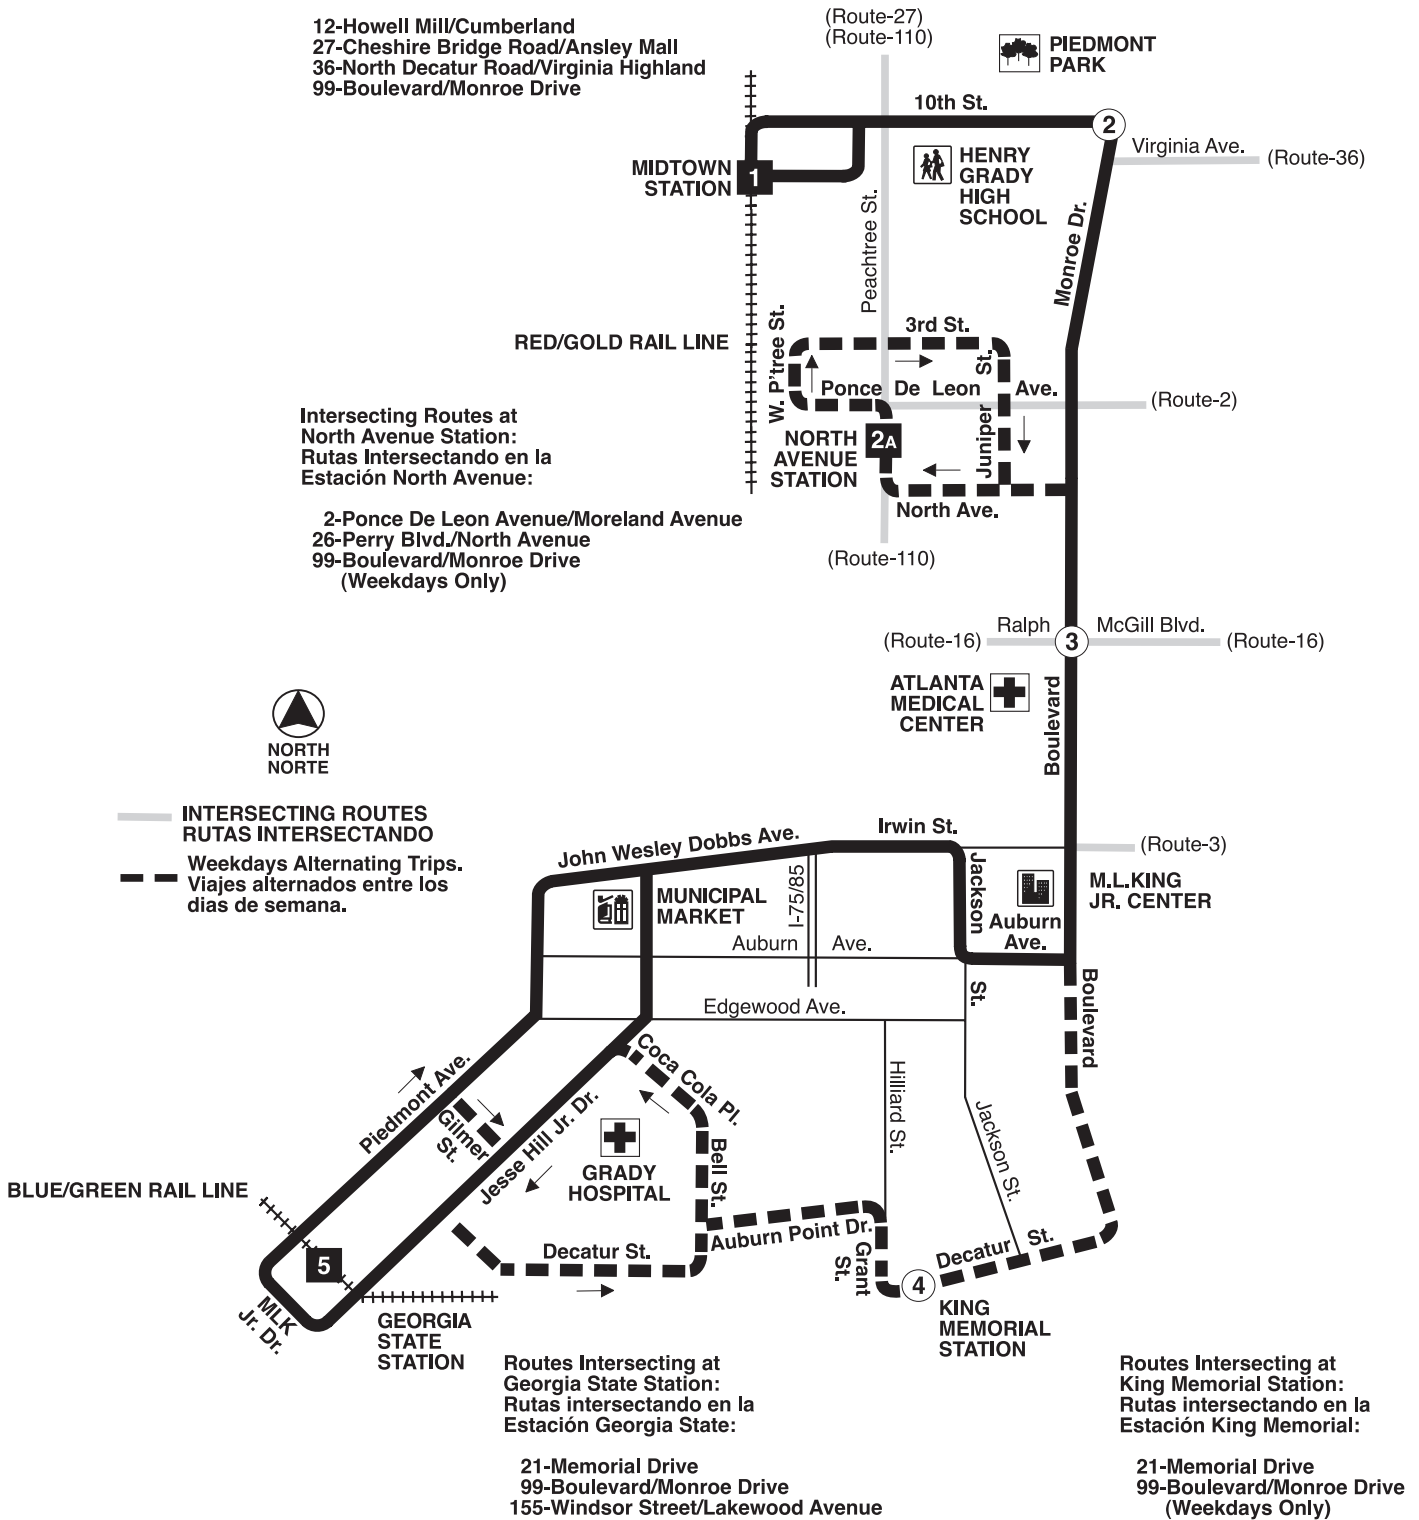

**Intersecting Routes at Midtown Station:
Rutas Intersectando en la Estación Midtown:**

12-Howell Mill/Cumberland
27-Cheshire Bridge Road/Ansley Mall
36-North Decatur Road/Virginia Highland
99-Boulevard/Monroe Drive

**Intersecting Routes at North Avenue Station:
Rutas Intersectando en la Estación North Avenue:**

2-Ponce De Leon Avenue/Moreland Avenue
26-Perry Blvd./North Avenue
99-Boulevard/Monroe Drive
(Weekdays Only)

- INTERSECTING ROUTES
RUTAS INTERSECTANDO
- - - Weekdays Alternating Trips.
Viajes alternados entre los días de semana.

**Routes Intersecting at Georgia State Station:
Rutas intersectando en la Estación Georgia State:**

21-Memorial Drive
99-Boulevard/Monroe Drive
155-Windsor Street/Lakewood Avenue

**Routes Intersecting at King Memorial Station:
Rutas intersectando en la Estación King Memorial:**

21-Memorial Drive
99-Boulevard/Monroe Drive
(Weekdays Only)