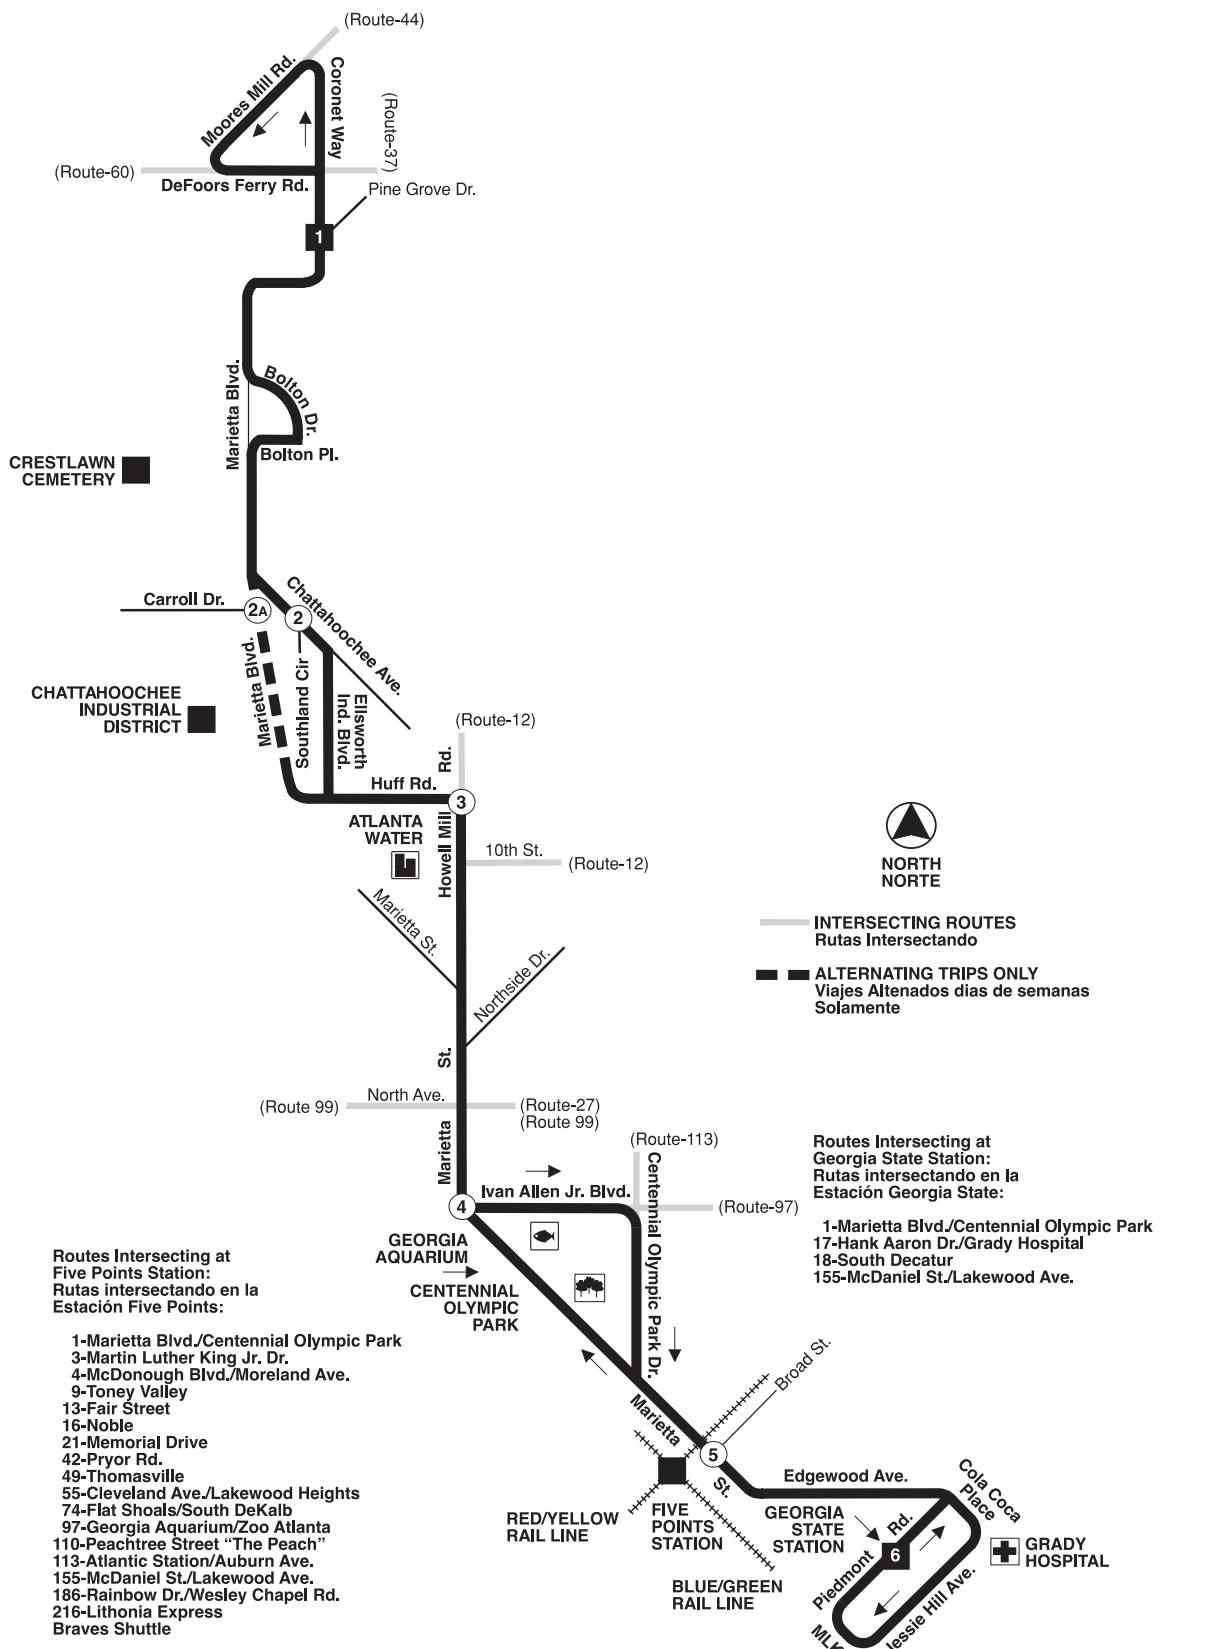

Marietta Blvd./Centennial Olympic Park

Effective Date: **12/5/2009**

Rail Stations Served: Five Points Station Georgia State Station

En Español
WHEELCHAIR ACCESSIBLE
www.itsmarta.com

1 MONDAY THRU FRIDAY - DE LUNES A VIERNES