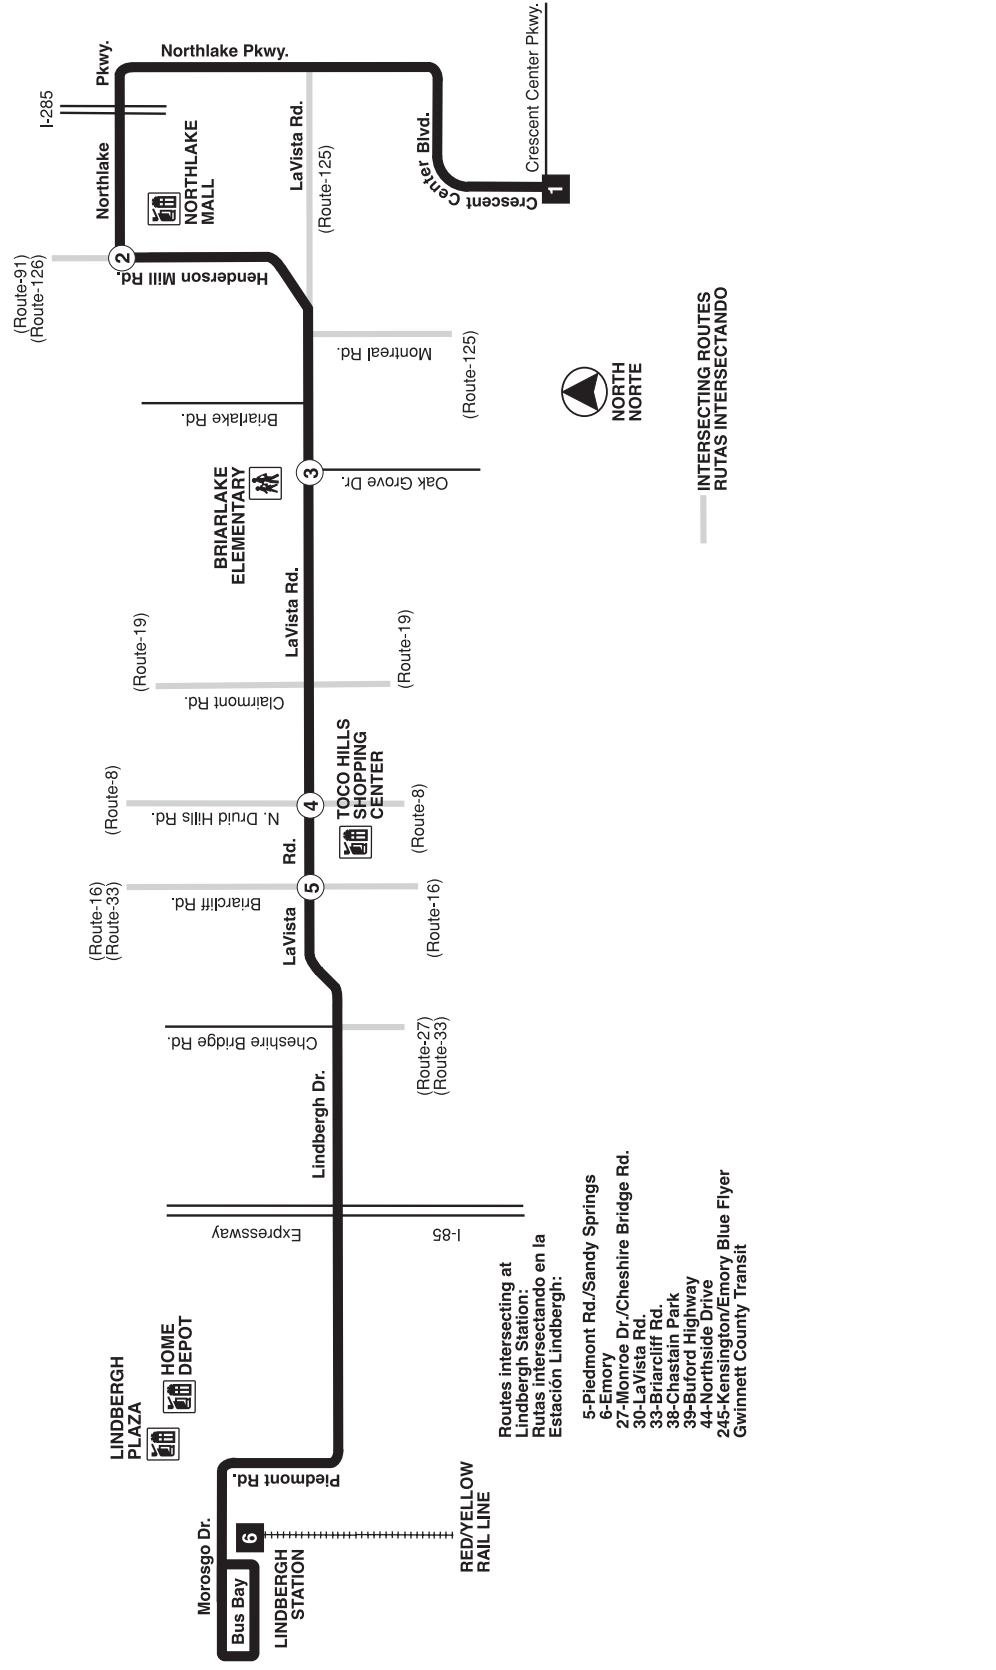

30

LaVista Road

Effective Dates:
12/15/2009

Rail Stations Served:
Lindbergh Station

En Español
www.itsmarta.com