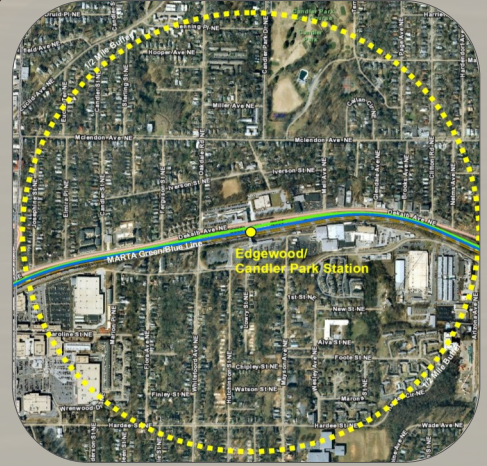

Our vision is rooted in the desire to create a civic gathering place that will enhance the identity of the Edgewood.

Today the expansive Retail District that draws shoppers from all over in-town Atlanta defines the neighborhood. This urban power center is a great amenity to Edgewood and the surrounding neighborhoods but it lacks neighborhood scale and a public realm that the Edgewood community can call its own.

We believe the opportunity at the Edgewood/Candler Park MARTA station is to create that central iconic place that defines a neighborhood. It's the neighborhood park. It's the local restaurant or coffee shop. It's the small business owners, service providers and artists. It's the people that actually live in the community.

Our vision is to create the heart of Edgewood that complements the soul of its residents.

We see this new urban place as a vital piece of the Edgewood experience and a unique opportunity to collaborate with the neighborhood to create something that is uniquely Edgewood that becomes a source of pride for the community.

Some of the project highlights include increased connectivity and permeability through pedestrian friendly streets and added bike lanes, greater housing options and mixed use development, new green and civic spaces for neighborhood gathering, and the creation of a sustainable, inviting place to work, live, and play where the use of cars is optional.

For more information:

Amanda Rhein
Senior Director of
Transit Oriented Development
404-848-5357
arhein@itsmarta.com

Jason Ward
Manager of Joint Development
404-848-5418
jtward@itsmarta.com

Greg Floyd
Senior Land Use Planner
404-848-5508
gfloyd@itsmarta.com

www.itsmarta.com

marta