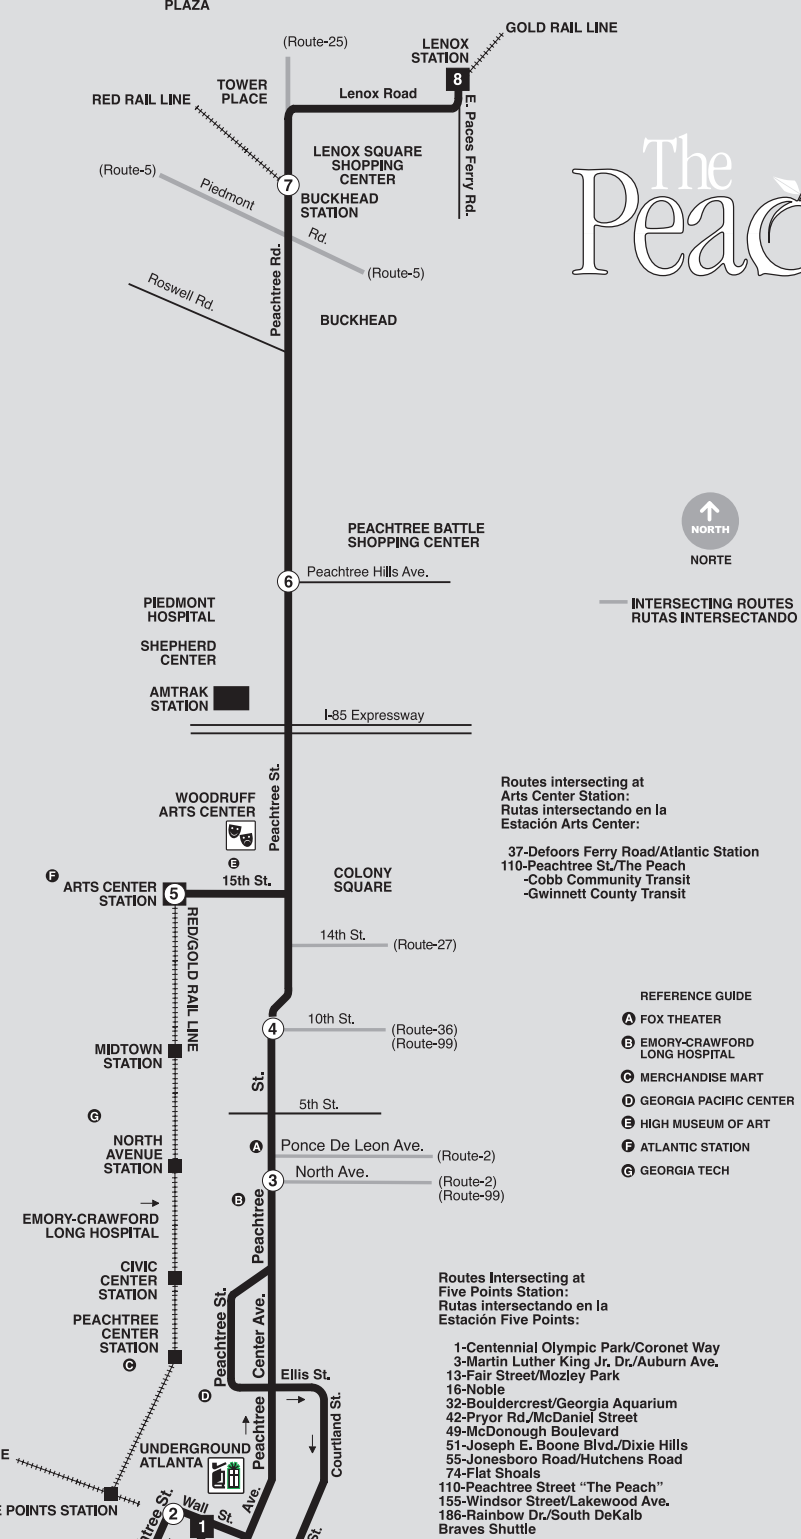

110

Peachtree Street/The Peach

Effective Date: **10/8/2011**

Rail Stations Served:
Arts Center Station
Buckhead Station
Five Points Station
Lenox Station
Peachtree Center Station

En Español
marta
WHEELCHAIR ACCESSIBLE
Call 404-848-5000

The Peach

marta
www.itsmarta.com

110 MONDAY THRU FRIDAY - DE LUNES A VIERNES

1	2	3	4	5	6	7	8	8	7	6	5	4	3	1
Leave: - Salida: Pryor St. & Wall St.	Peachtree St. & Wall St.	Peachtree St. & North Ave.	Peachtree St. & 10th St.	Arts Center Station	Peachtree Rd. & Peachtree Hills Ave.	Buckhead Station	Arrive: - Llegada: Lenox Station	Leave: - Salida: Lenox Station	Buckhead Station	Peachtree Rd. & Peachtree Hills Ave.	Arts Center Station	Peachtree St. & 10th St.	Peachtree St. & North Ave.	Arrive: - Llegada: Pryor St. & Wall St.
5:38	5:39	5:49	5:52	6:00	6:14	6:27	6:31	4:45AM	4:51	5:01	5:15	--	--	--
6:08	6:09	6:19	6:22	6:30	6:44	6:57	7:01	5:15	5:21	5:31	5:45	5:49	5:53	6:07
6:37	6:38	6:48	6:51	7:00	7:15	7:29	7:34	5:30	5:36	5:46	6:00	--	--	--
7:02	7:04	7:16	7:21	7:30	7:45	7:59	8:04	5:45	5:51	6:01	6:15	6:19	6:23	6:37
7:32	7:34	7:46	7:51	8:00	8:15	8:29	8:34	5:56	6:02	6:12	6:26	--	--	--
8:02	8:04	8:16	8:21	8:30	8:45	8:59	9:04	6:07	6:13	6:23	6:41	6:46	6:51	7:08
8:32	8:34	8:46	8:51	9:00	9:15	9:29	9:34	6:18	6:24	6:38	6:56	--	--	--
9:02	9:04	9:16	9:21	9:30	9:45	9:59	10:05	6:37	6:43	6:57	7:15	7:20	7:25	7:42
9:32	9:34	9:46	9:51	10:00	10:15	10:29	10:35	6:52	6:58	7:12	7:30	--	--	--
								7:07	7:13	7:27	7:45	7:50	7:55	8:12
								7:22	7:28	7:42	8:00	--	--	--
								7:37	7:43	7:57	8:15	8:20	8:25	8:42
								7:52	7:58	8:12	8:30	--	--	--
								8:07	8:13	8:27	8:45	8:50	8:55	9:12
								8:22	8:28	8:42	9:00	--	--	--
								8:37	8:43	8:57	9:15	9:20	9:25	9:42
								8:50	8:56	9:10	9:28	--	--	--
								9:08	9:14	9:28	9:48	9:53	9:58	10:14
								9:23	9:29	9:44	10:04	--	--	--

Buses Operate Every 15 Minutes between Lenox and Arts Center and Every 30 Minutes between Arts Center and Five Points
Los Autobuses Funcionan cada 15 Minutos entre las estaciones de Lenox y Arts Center y cada 30 Minutos entre las estaciones de Arts Center y Five Points

Buses Operate Every 15 Minutes between Lenox and Arts Center and Every 30 Minutes between Arts Center and Five Points
Los Autobuses Funcionan cada 15 Minutos entre las estaciones de Lenox y Arts Center y cada 30 Minutos entre las estaciones de Arts Center y Five Points