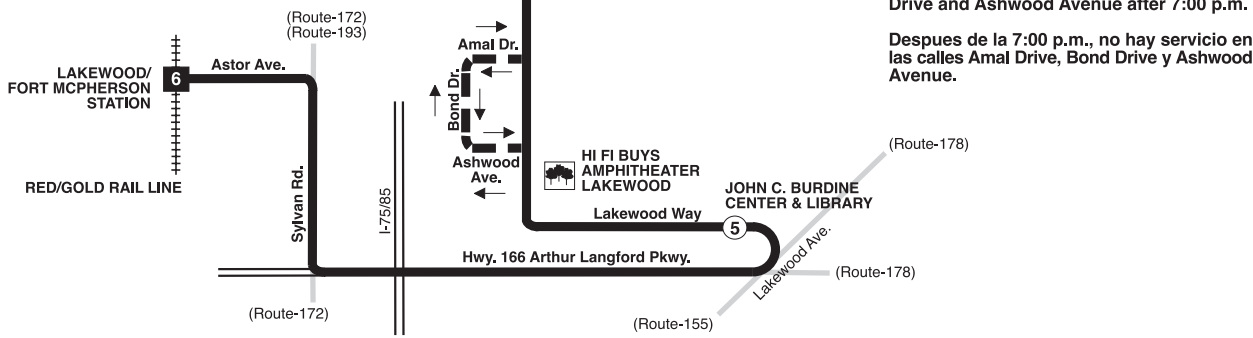

42

Pryor Road/McDaniel Street

Effective Date: **4/21/2012**

Rail Stations Served:
Five Points Station
Lakewood/Fort
McPherson Station

En Español
www.itsmarta.com

SERVICE OPERATES WEEKDAY ONLY
Servicio días de Semanas Solamente
No service provided on Amal Drive, Bond Drive and Ashwood Avenue after 7:00 p.m.
Después de la 7:00 p.m., no hay servicio en las calles Amal Drive, Bond Drive y Ashwood Avenue.