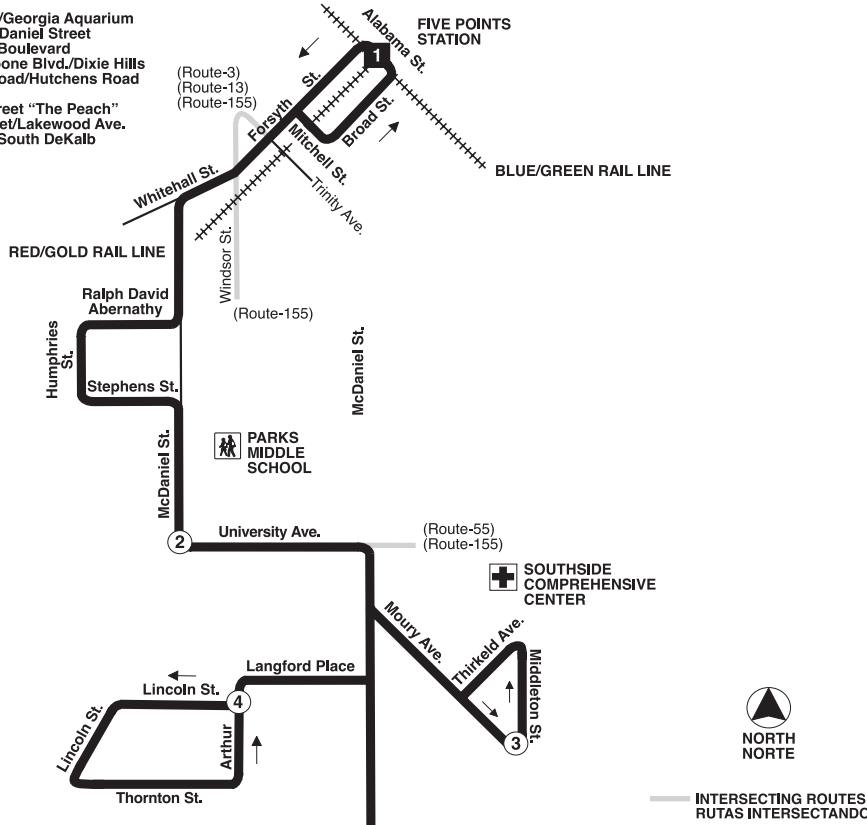

42

Pryor Road/McDaniel Street

Effective Date: **4/21/2012**

Rail Stations Served:
Five Points Station
Lakewood/Fort
McPherson Station

En Español
www.itsmarta.com

SERVICE OPERATES WEEKDAY ONLY
Servicio días de Semanas Solamente
No service provided on Amal Drive, Bond Drive and Ashwood Avenue after 7:00 p.m.
Después de la 7:00 p.m., no hay servicio en las calles Amal Drive, Bond Drive y Ashwood Avenue.