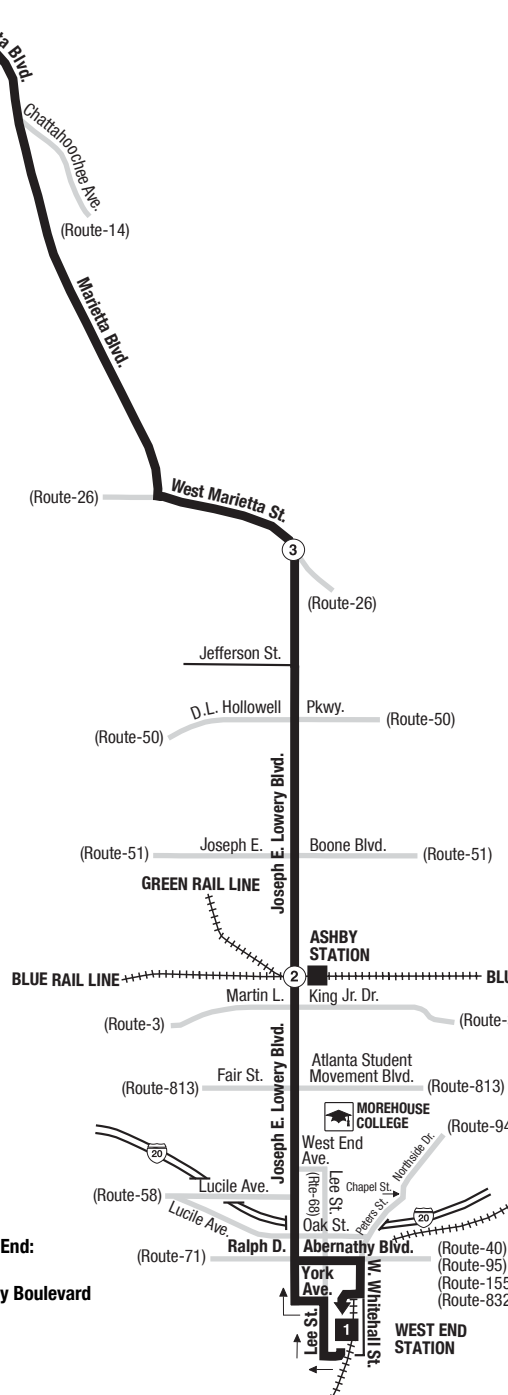

**Routes intersecting at Marietta Boulevard:  
Rutas intersectando en Marietta Boulevard:**

- 1-Marietta Boulevard/Joseph E. Lowery Boulevard
- 14-14th Street/Blandtown
- 37-Defoors Ferry Road
- 60-Hightower Road

**Routes intersecting at Ashby Station:  
Rutas intersectando en la Estación Ashby:**

- 1-Marietta Boulevard/Joseph E. Lowery Boulevard
- 68-Benjamin E. Mays Drive

**Routes intersecting at West End Station:  
Rutas intersectando en la Estación West End:**

- 1-Marietta Boulevard/Joseph E. Lowery Boulevard
- 40-Peachtree Street/Downtown
- 58-Hollywood Road/Lucile Avenue
- 68-Benjamin E. Mays Drive
- 71-Cascade Road
- 81-Venetian Hills/Delowe Drive
- 94-Northside Drive
- 95-Metropolitan Parkway
- 155-Pittsburgh
- 832-Grant Park