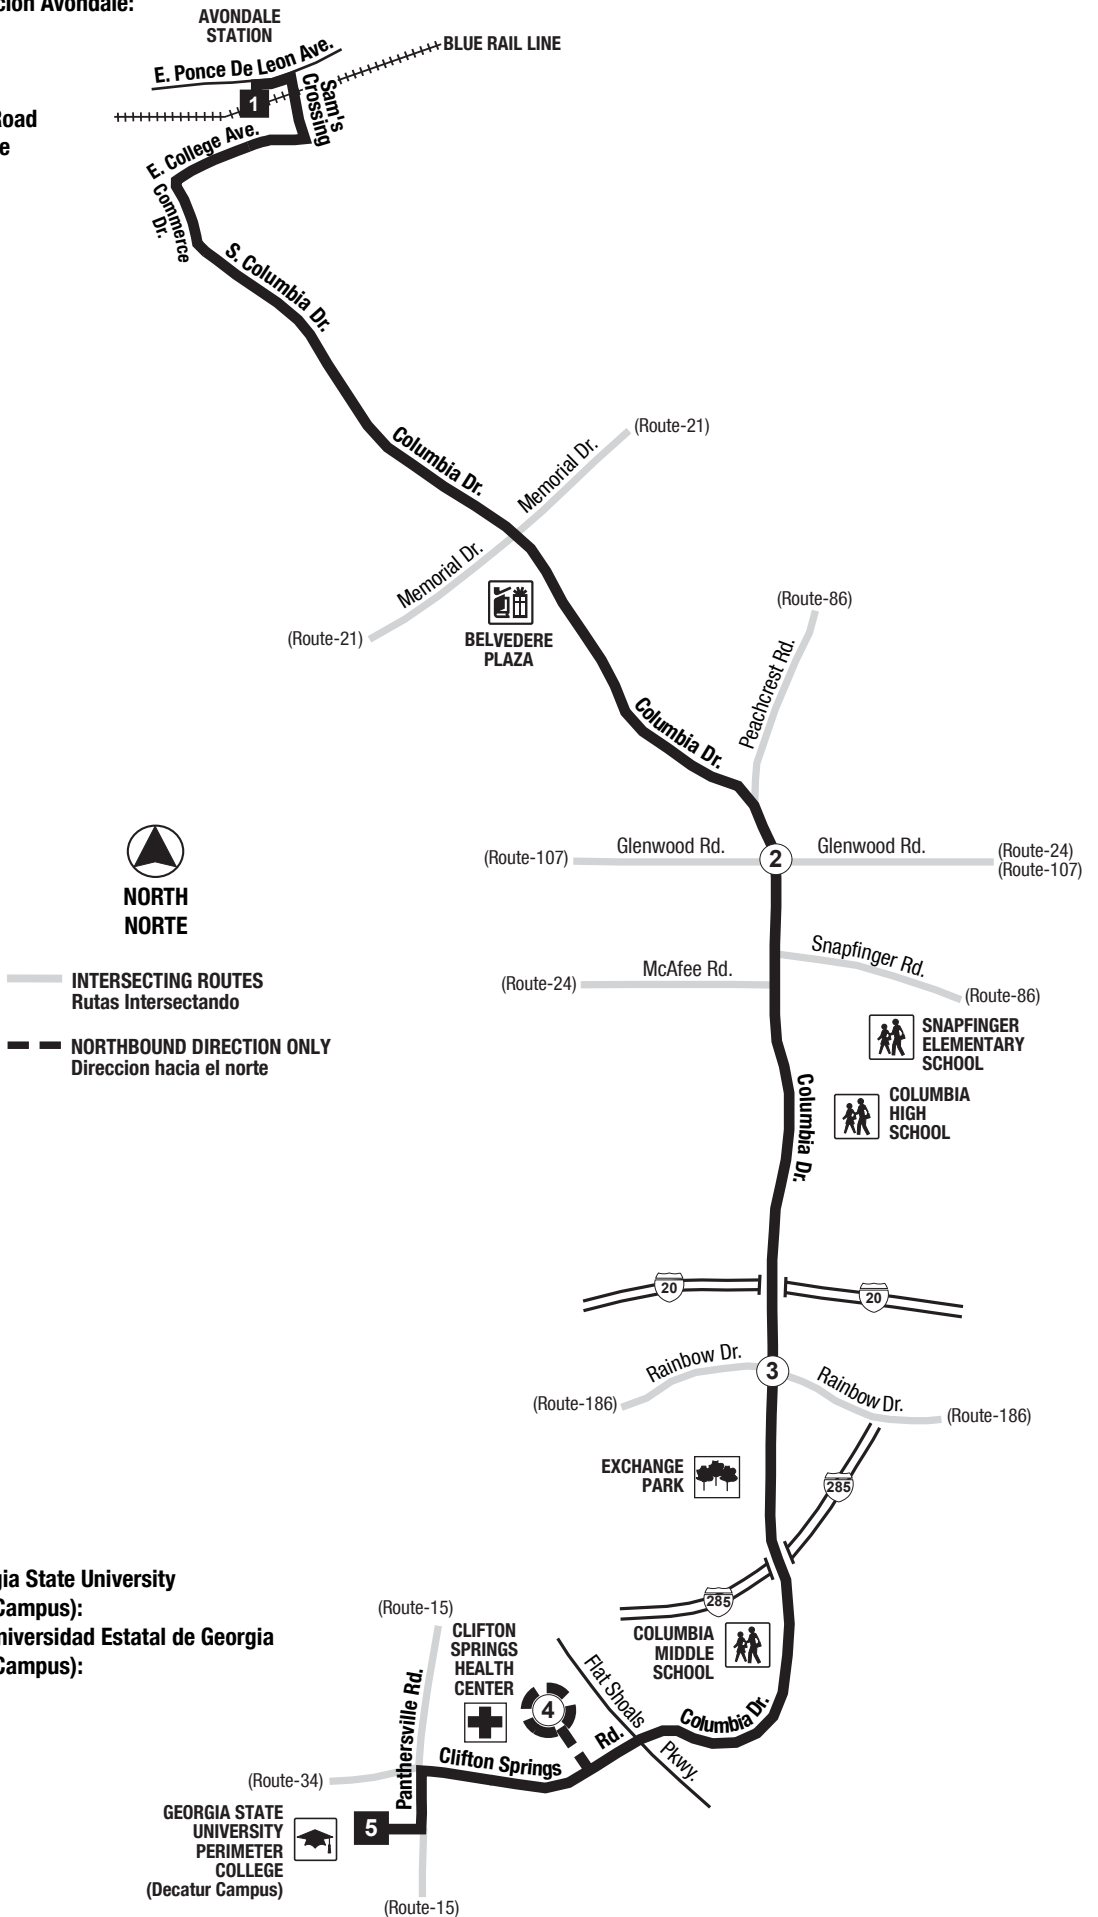

**Routes intersecting at Avondale Station:
Rutas intersectando en la Estación Avondale:**

- 75-Lawrenceville Highway
- 114-Columbia Drive
- 117-Rockbridge Road/Panola Road
- 120-East Ponce De Leon Avenue

**Routes intersecting at Georgia State University
Perimeter College (Decatur Campus):
Rutas que se cruzan en la Universidad Estatal de Georgia
Perimeter College (Decatur Campus):**

- 15-Candler Road
- 34-Gresham Road
- 114-Columbia Drive