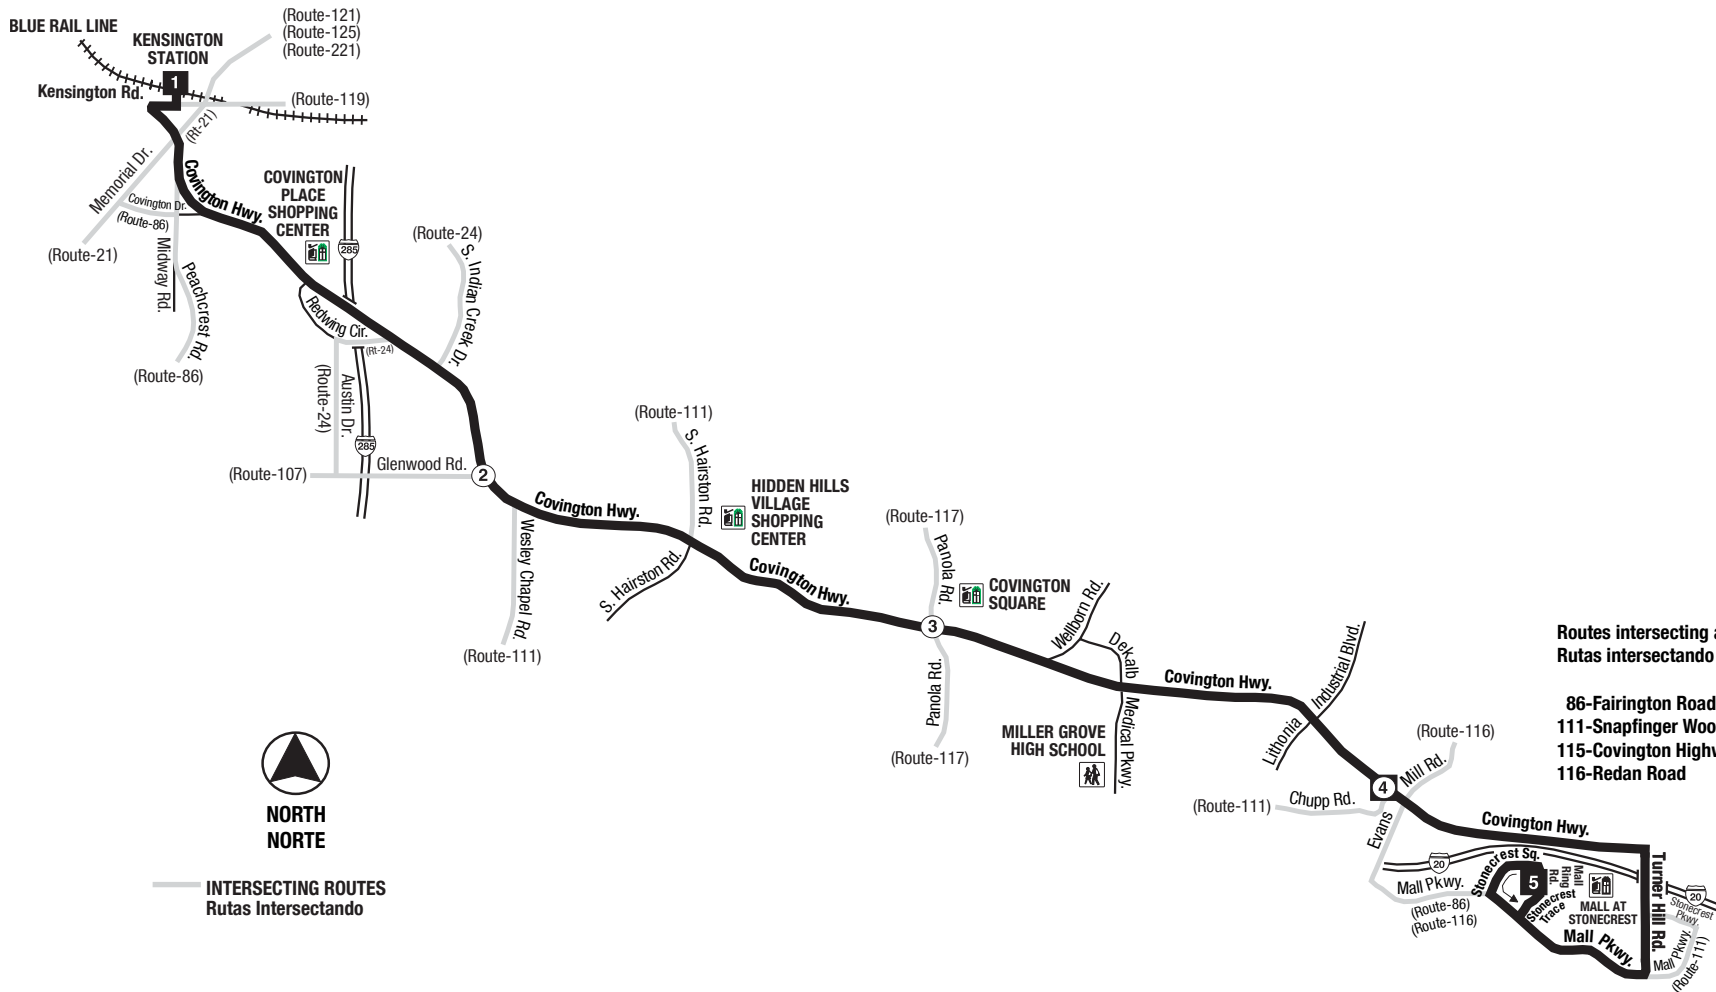

**Routes intersecting at Kensington Station:
Rutas intersectando en la Estación Kensington:**

- 21-Memorial Drive
- 86-Fairington Road
- 115-Covington Highway
- 119-Hairston Road/Stone Mountain Village
- 121-Memorial Drive/North Hairston Road
- 125-Clarkston
- 221-Memorial Drive Limited (Weekdays-Peak Only)

**Routes intersecting at the Mall at Stonecrest:
Rutas intersectando en el Mall at Stonecrest:**

- 86-Fairington Road
- 111-Snapfinger Woods
- 115-Covington Highway
- 116-Redan Road