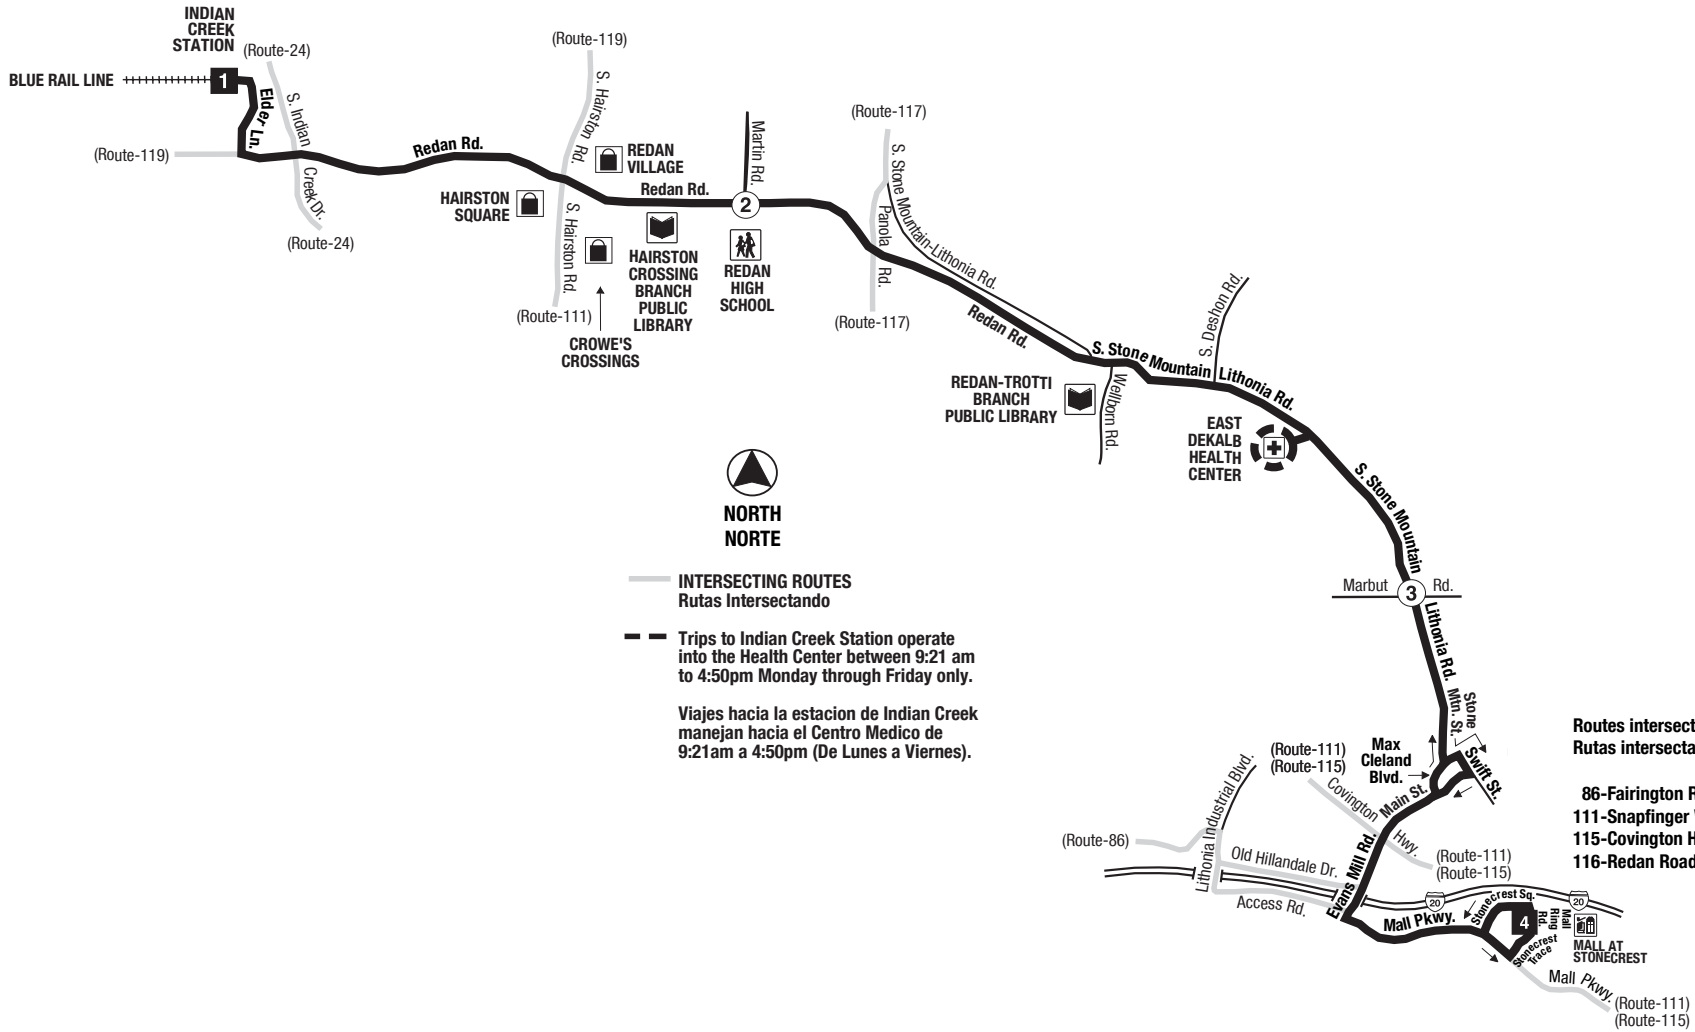

**Routes intersecting at Indian Creek Station:
Rutas intersectando en la Estación Indian Creek:**

- 24-McAfee/Hosea Williams
- 107-Glenwood
- 111-Snapfinger Woods
- 116-Redan Road
- 119-Hairston Road/Stone Mountain Village

**Routes intersecting at Mall at Stonecrest:
Rutas intersectando en el Mall at Stonecrest:**

- 86-Fairington Road
- 111-Snapfinger Woods
- 115-Covington Highway
- 116-Redan Road