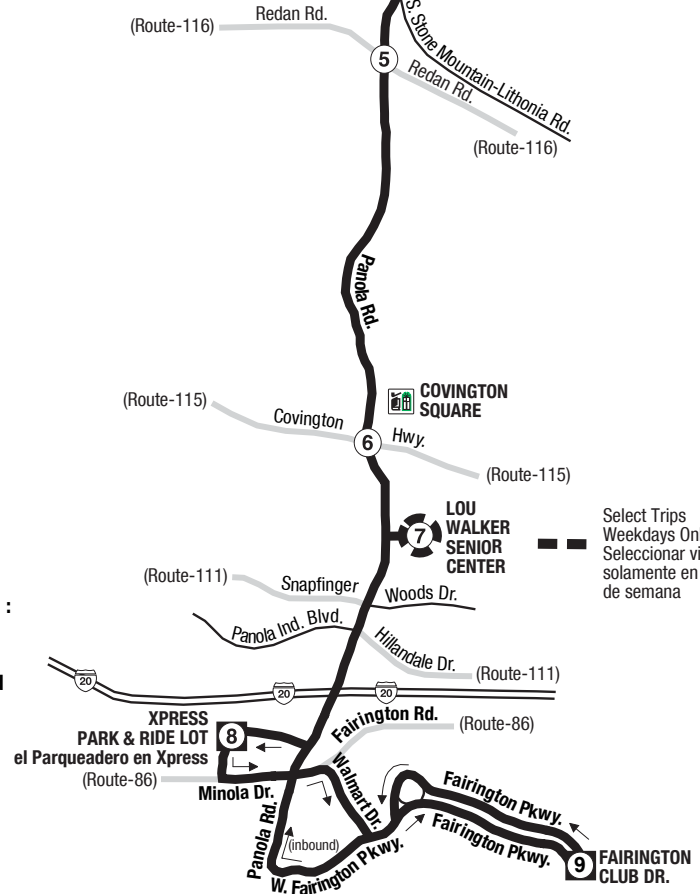

Routes intersecting at Avondale Station:
Rutas intersectando en la Estación Avondale:

- 8-North Druid Hills Road
- 75-Lawrenceville Highway
- 114-Columbia Drive
- 117-Rockbridge Road/Panola Road
- 120-East Ponce De Leon Avenue

NORTH
NORTE

— INTERSECTING ROUTES
 Rutas Intersectando

Routes intersecting at Xpress Park & Ride (Panola Road):
Rutas intersectando en el Parqueadero Xpress (Panola Road) :

- 86-Fairington Road
- 117-Rockbridge Road/Panola Road -Xpress

Select Trips
 Weekdays Only.
 Seleccionar viajes
 solamente en días
 de semana