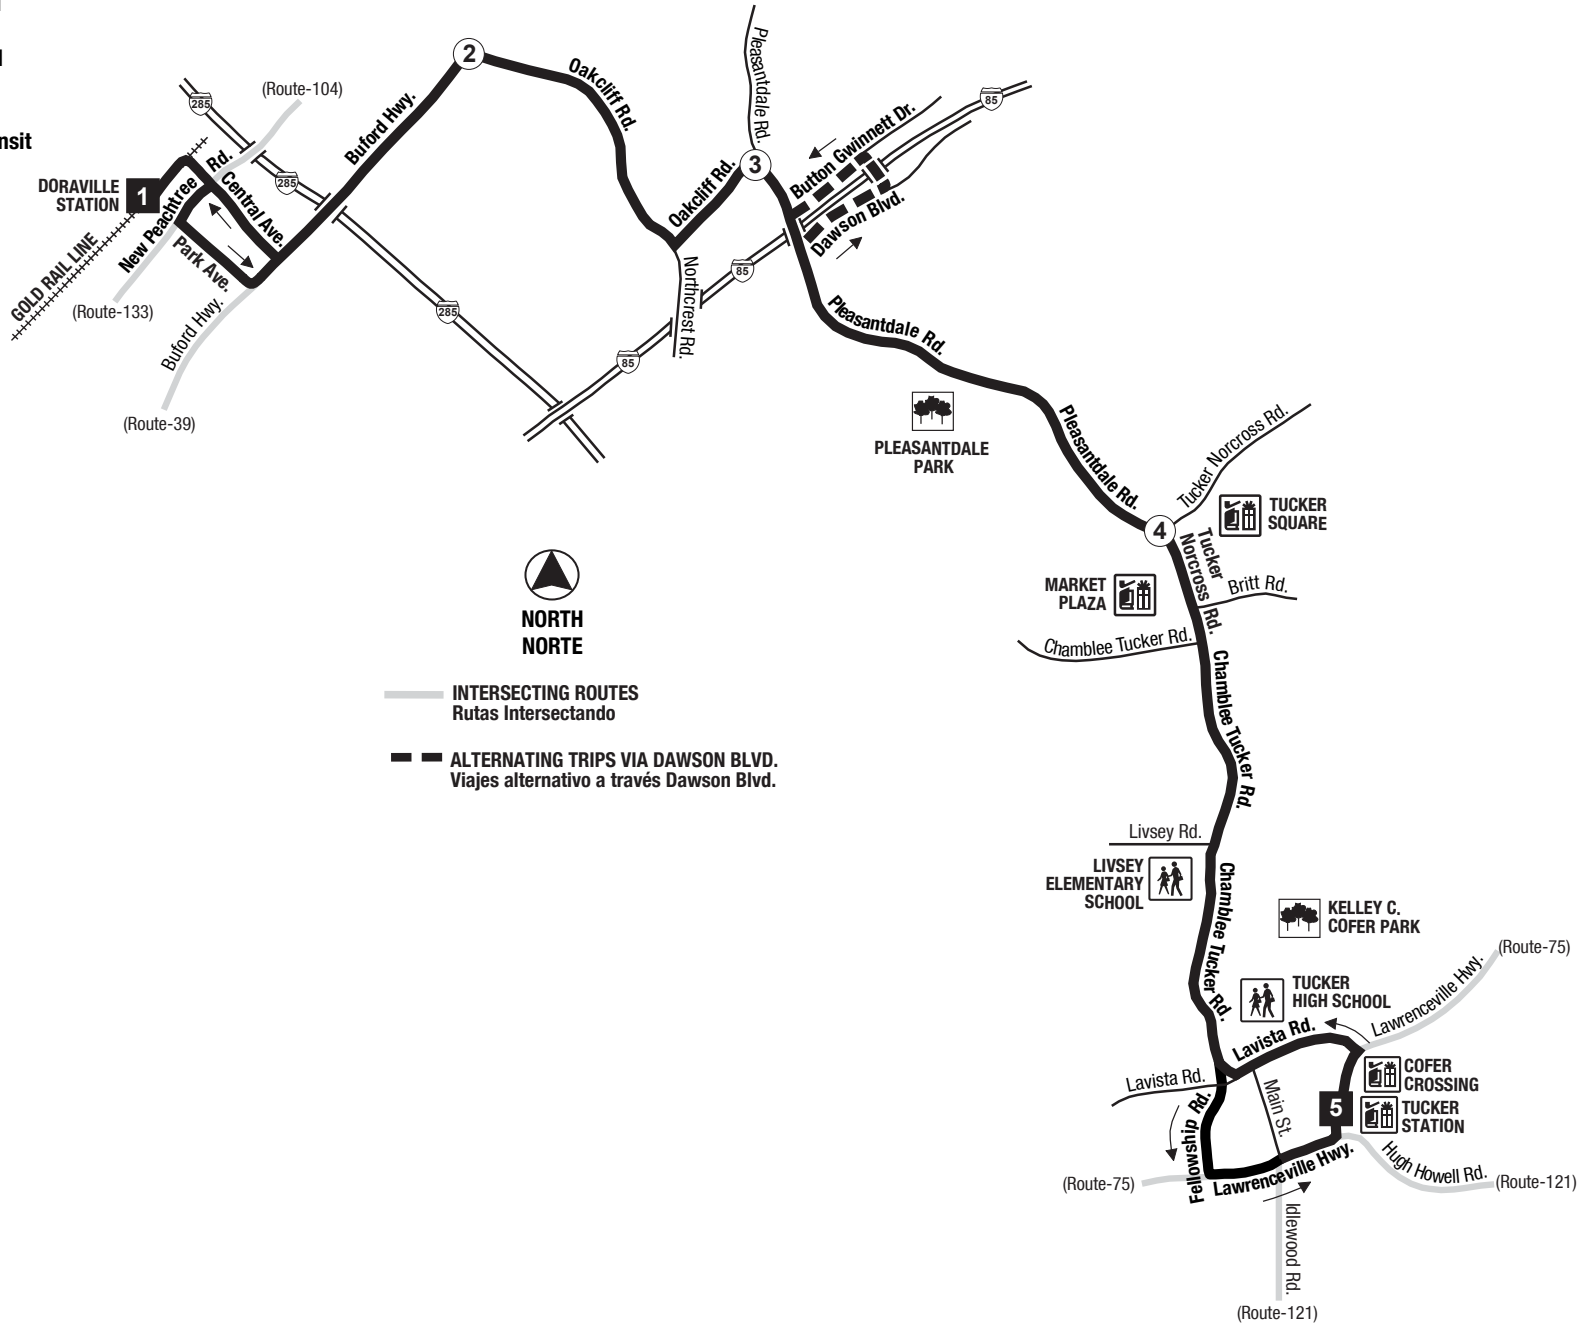

Routes intersecting at Doraville Station:
Rutas intersectando en la Estación
Doraville:

- 25-Peachtree Boulevard
- 39-Buford Highway
- 104-Winters Chapel Road
- 124-Pleasantdale Road
- 133-Shallowford Road
- Gwinnett County Transit

NORTH
NORTE

-  INTERSECTING ROUTES
Rutas Intersectando
-  ALTERNATING TRIPS VIA DAWSON BLVD.
Viajes alternativo a través Dawson Blvd.