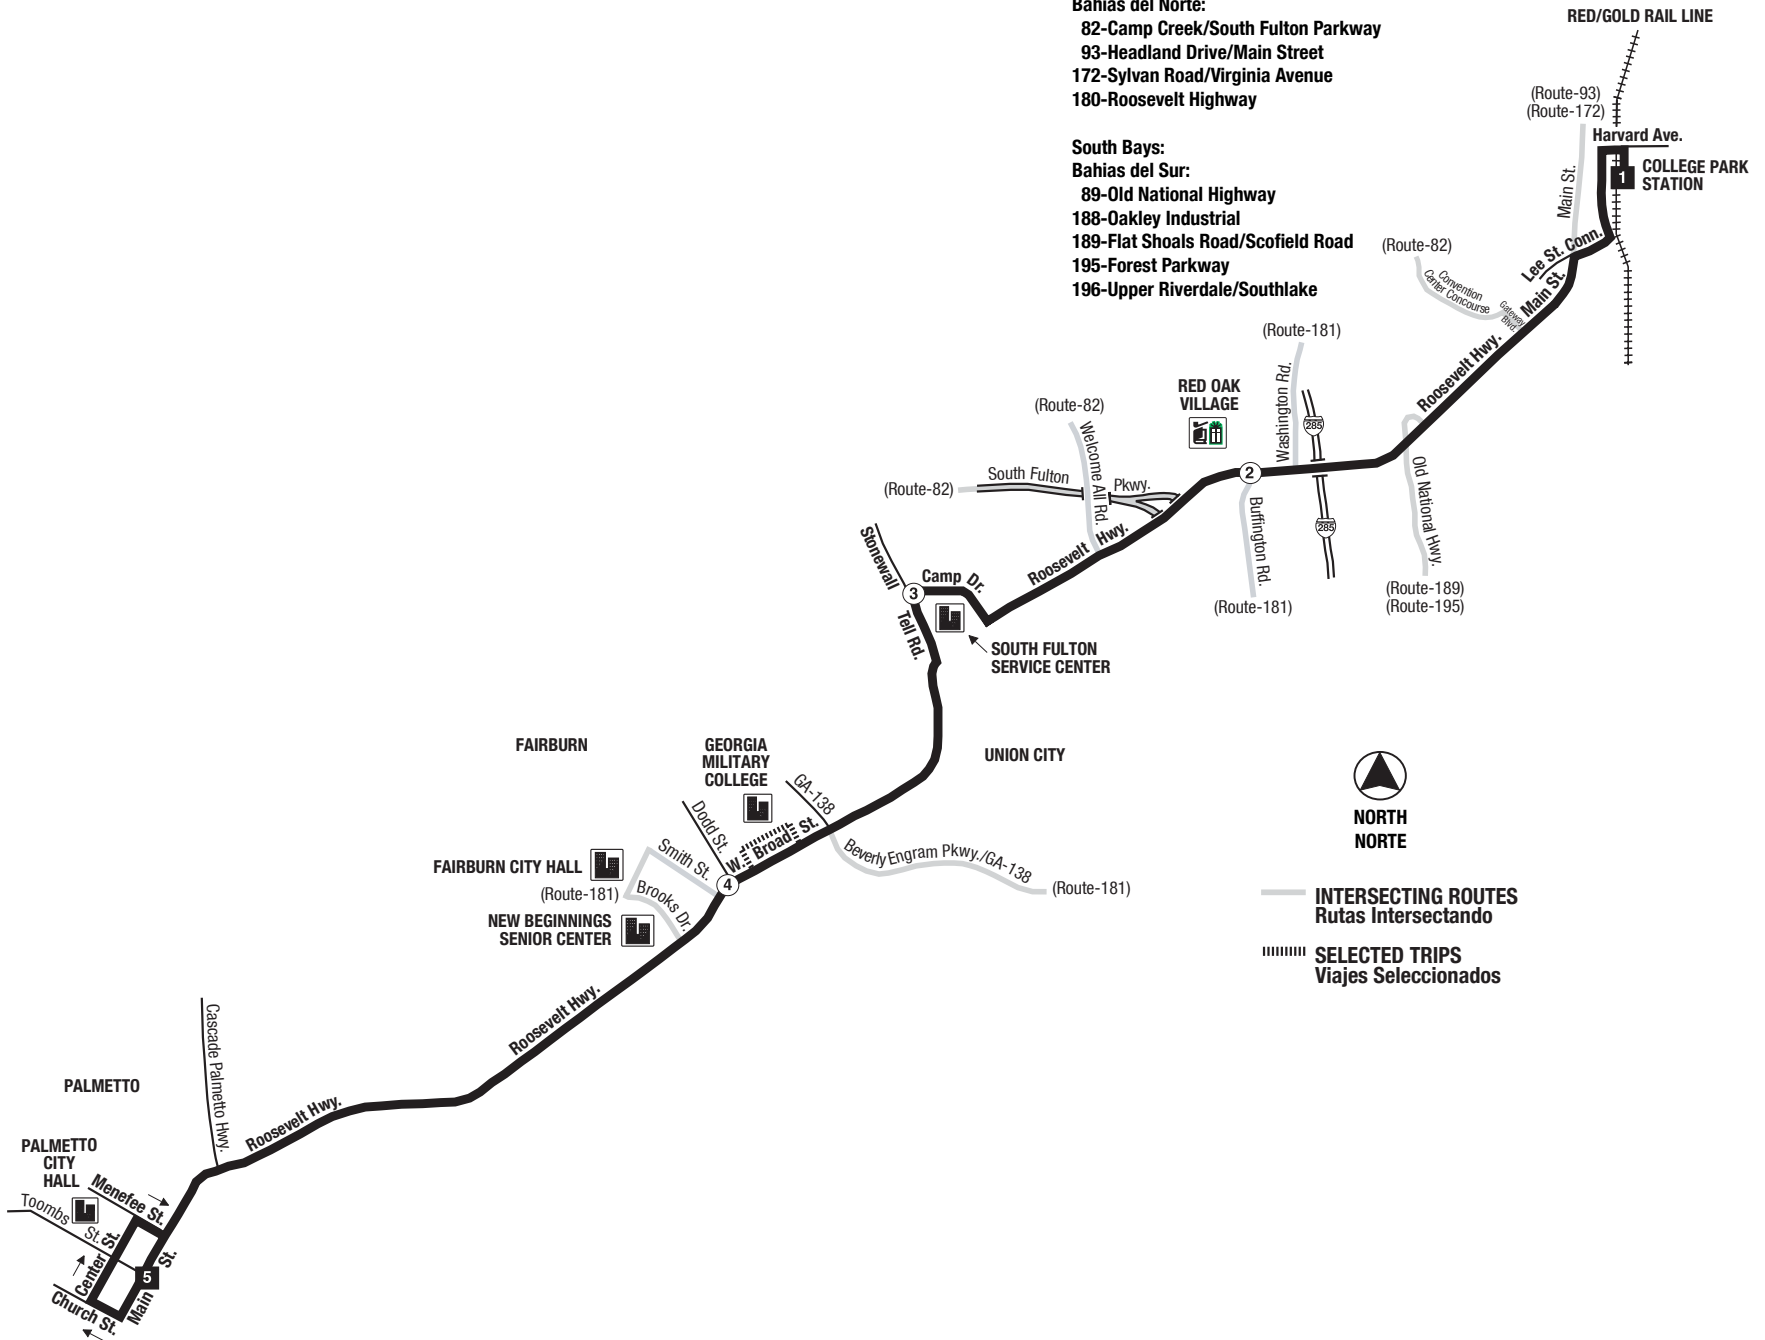

**Routes intersecting at College Park Station:
Rutas intersectando en la Estación College Park:**

- North Bays:
Bahías del Norte:**
 82-Camp Creek/South Fulton Parkway
 93-Headland Drive/Main Street
 172-Sylvan Road/Virginia Avenue
 180-Roosevelt Highway

- South Bays:
Bahías del Sur:**
 89-Old National Highway
 188-Oakley Industrial
 189-Flat Shoals Road/Scotfield Road
 195-Forest Parkway
 196-Upper Riverdale/Southlake

**NORTH
NORTE**

— INTERSECTING ROUTES
Rutas Intersectando

- - - - - SELECTED TRIPS
Viajes Seleccionados