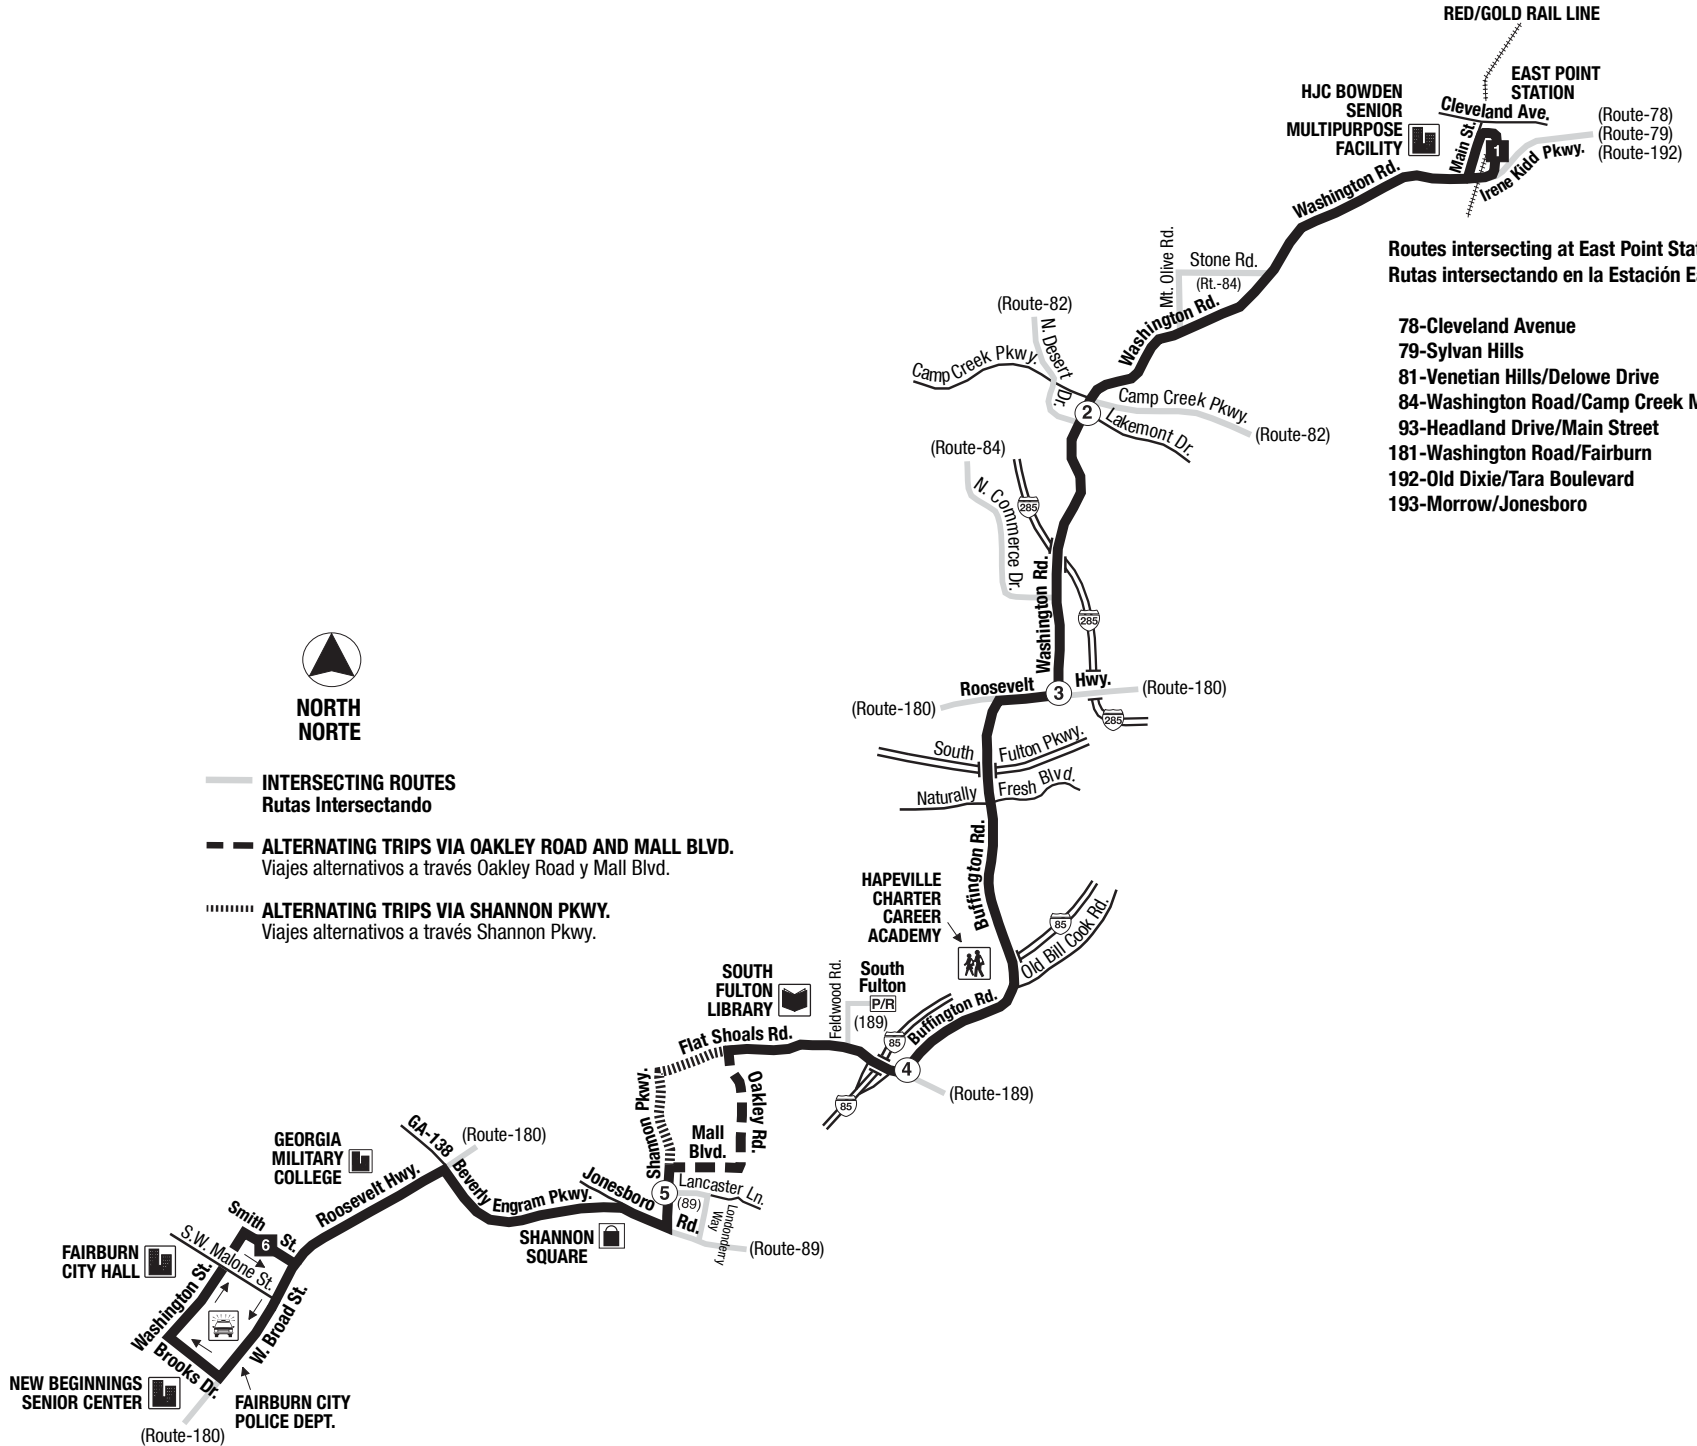

**NORTH
NORTE**

— INTERSECTING ROUTES
Rutas Intersectando

— ALTERNATING TRIPS VIA OAKLEY ROAD AND MALL BLVD.
Viajes alternativos a través Oakley Road y Mall Blvd.

..... ALTERNATING TRIPS VIA SHANNON PKWY.
Viajes alternativos a través Shannon Pkwy.

**Routes intersecting at East Point Station:
Rutas intersectando en la Estación East Point:**

- 78-Cleveland Avenue
- 79-Sylvan Hills
- 81-Venetian Hills/Delowe Drive
- 84-Washington Road/Camp Creek Marketplace
- 93-Headland Drive/Main Street
- 181-Washington Road/Fairburn
- 192-Old Dixie/Tara Boulevard
- 193-Morrow/Jonesboro