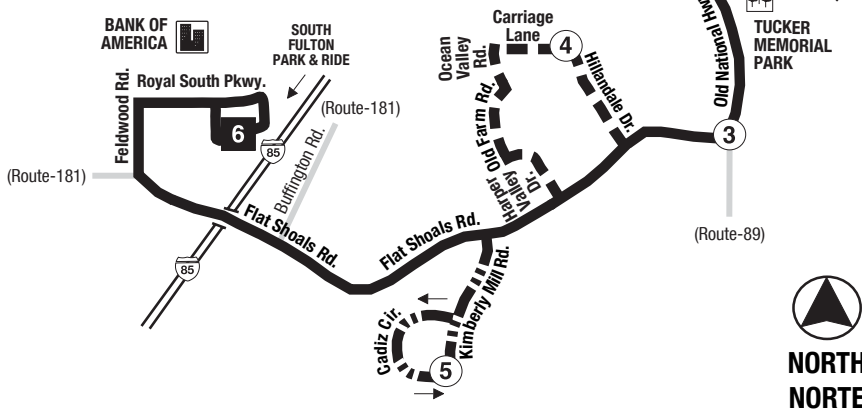

**Routes intersecting at College Park Station:
Rutas intersectando en la Estación College Park:**

North Bays:

- Bahías del Norte:**
 82-Camp Creek/South Fulton Parkway
 93-Headland Drive/Main Street
 172-Sylvan Road/Virginia Avenue
 180-Roosevelt Highway

South Bays:

- Bahías del Sur:**
 89-Old National Highway
 188-Oakley Industrial
 189-Flat Shoals Road/Scofield Road
 195-Forest Parkway
 196-Upper Riverdale/Southlake

**Routes intersecting at South Fulton Park & Ride:
Rutas intersectando en el Parqueadero South Fulton:**

- 189-Flat Shoals Road/Scofield Road
 -Xpress

— INTERSECTING ROUTES
Rutas Intersectando

— ALTERNATING TRIPS VIA HILLDALE DR.
Viajes Alternativo via Hilldale Dr.

— ALTERNATING TRIPS VIA KIMBERLY MILL RD.
Viajes Alternativo via Kimberly Mill Rd.