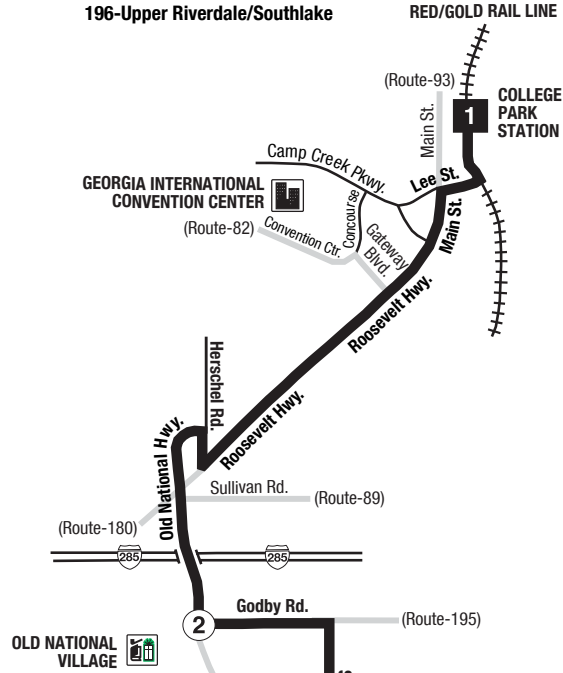

**Routes intersecting at College Park Station:
Rutas intersectando en la Estación College Park:**

North Bays:

- Bahías del Norte:**
 82-Camp Creek/South Fulton Parkway
 93-Headland Drive/Main Street
 172-Sylvan Road/Virginia Avenue
 180-Roosevelt Highway

South Bays:

- Bahías del Sur:**
 89-Old National Highway
 188-Oakley Industrial
 189-Flat Shoals Road/Scofield Road
 195-Forest Parkway
 196-Upper Riverdale/Southlake

**Routes intersecting at South Fulton Park & Ride:
Rutas intersectando en el Parqueadero South Fulton:**

- 189-Flat Shoals Road/Scofield Road
 -Xpress

— INTERSECTING ROUTES
Rutas Intersectando

— ALTERNATING TRIPS VIA HILLDALE DR.
Viajes Alternativo via Hilldale Dr.

— ALTERNATING TRIPS VIA KIMBERLY MILL RD.
Viajes Alternativo via Kimberly Mill Rd.