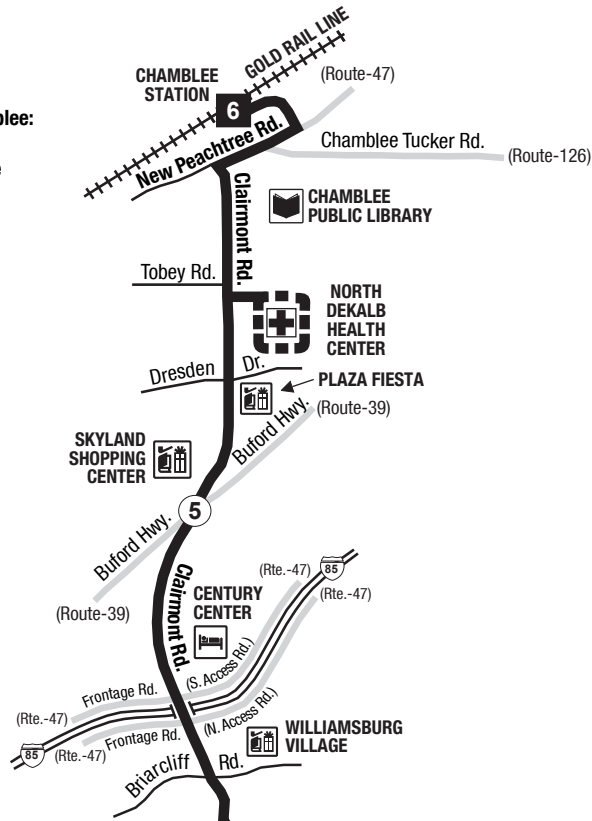

Routes intersecting at Chamblee Station:
Rutas intersectando en la Estación Chamblee:

- 19-Clairmont Road/West Howard Avenue
- 47-I-85 Access Road
- 103-Peeler Road
- 126-Chamblee-Tucker Road
- 132-Tilly Mill Road
- 825-Johnson Ferry Road

- INTERSECTING ROUTES
Rutas Intersectando
- SELECT TRIPS
Seleccionar viajes hacia el sur

Routes intersecting at East Lake Station:
Rutas intersectando en la Estación East Lake:

- 2-Ponce De Leon Avenue/Druid Hills
- 19-Clairmont Road/West Howard Avenue
- 34-Gresham Road

Routes intersecting at Decatur Station:
Rutas intersectando en la Estación Decatur:

- 15-Candler Road
- 19-Clairmont Road/West Howard Avenue
- 36-North Decatur Road/Virginia Highland
- 123-Church Street/North Dekalb Mall
- 823-Belvedere