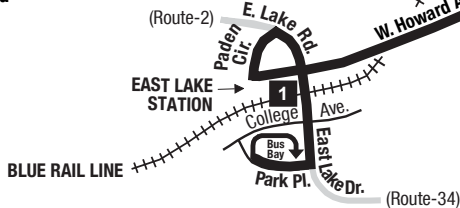

Routes intersecting at Chamblee Station:
Rutas intersectando en la Estación Chamblee:

- 19-Clairmont Road/West Howard Avenue
- 47-I-85 Access Road
- 103-Peeler Road
- 126-Chamblee-Tucker Road
- 132-Tilly Mill Road
- 825-Johnson Ferry Road

- INTERSECTING ROUTES
Rutas Intersectando
- SELECT TRIPS
Seleccionar viajes hacia el sur

Routes intersecting at East Lake Station:
Rutas intersectando en la Estación East Lake:

- 2-Ponce De Leon Avenue/Druid Hills
- 19-Clairmont Road/West Howard Avenue
- 34-Gresham Road

Routes intersecting at Decatur Station:
Rutas intersectando en la Estación Decatur:

- 15-Candler Road
- 19-Clairmont Road/West Howard Avenue
- 36-North Decatur Road/Virginia Highland
- 123-Church Street/North Dekalb Mall
- 823-Belvedere