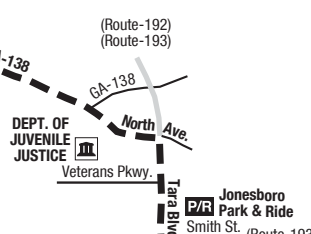

Routes intersecting at Lakewood/Ft. McPherson Station:
Rutas intersectando en la Estación Lakewood/Ft. McPherson:

- 42-Pryor Road
- 178-Empire Boulevard/Southside Industrial Park
- 183-Barge Road Park & Ride/Lakewood
- 191-Riverdale/ATL International Terminal
- 194-Conley Road/Mt. Zion

 **HARTSFIELD-JACKSON
ATLANTA
INTERNATIONAL
AIRPORT**

International Terminal (Arrivals)

**NORTH
NORTE**

 **INTERSECTING ROUTES
Rutas Intersectando**

Routes intersecting at Xpress Park & Ride (Riverdale):
Rutas intersectando en el Parqueadero Xpress (Riverdale):

- 89-Old National Highway
- 191-Riverdale/ATL International Terminal
- 196-Upper Riverdale
- 197-Battle Creek Road -Xpress

 **ALTERNATING TRIPS VIA GA-138**
 Viajes alternativo a través GA-138

 **ALTERNATING TRIPS VIA FLINT RIVER RD.**
 Viajes alternativo a través Flint River Rd.

Routes intersecting at the Harold R. Banke Justice Center:
Rutas intersectando el Centro de Justicia del condado de Clayton:

- 191-Riverdale/ATL International Terminal
- 192-Old Dixie/Tara Boulevard
- 193-Morrow/Jonesboro
- 800-Lovejoy