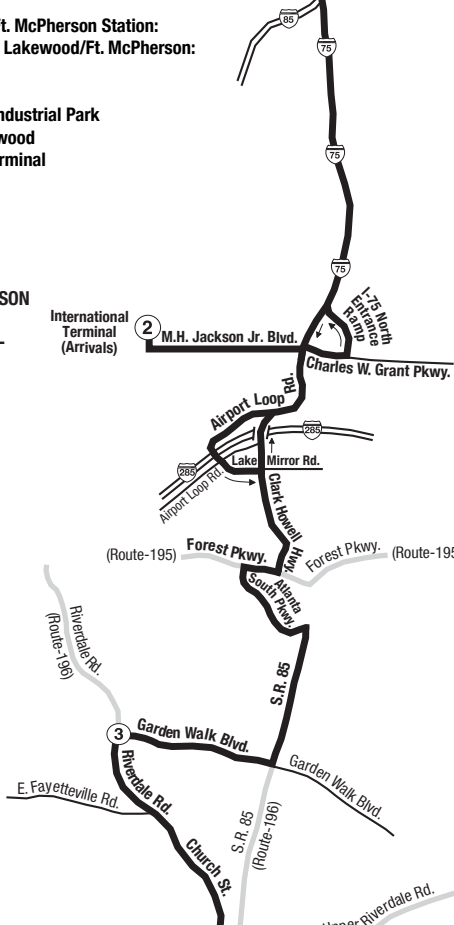

Routes intersecting at Lakewood/Ft. McPherson Station:
Rutas intersectando en la Estación Lakewood/Ft. McPherson:

- 42-Pryor Road
- 178-Empire Boulevard/Southside Industrial Park
- 183-Barge Road Park & Ride/Lakewood
- 191-Riverdale/ATL International Terminal
- 194-Conley Road/Mt. Zion

 **HARTSFIELD-JACKSON
ATLANTA
INTERNATIONAL
AIRPORT**

International Terminal (Arrivals)

**NORTH
NORTE**

 **INTERSECTING ROUTES
Rutas Intersectando**

Routes intersecting at Xpress Park & Ride (Riverdale):
Rutas intersectando en el Parqueadero Xpress (Riverdale):

- 89-Old National Highway
- 191-Riverdale/ATL International Terminal
- 196-Upper Riverdale
- 197-Battle Creek Road -Xpress

 **ALTERNATING TRIPS VIA GA-138**
 Viajes alternativo a través GA-138

 **ALTERNATING TRIPS VIA FLINT RIVER RD.**
 Viajes alternativo a través Flint River Rd.

Routes intersecting at the Harold R. Banke Justice Center:
Rutas intersectando el Centro de Justicia del condado de Clayton:

- 191-Riverdale/ATL International Terminal
- 192-Old Dixie/Tara Boulevard
- 193-Morrow/Jonesboro
- 800-Lovejoy