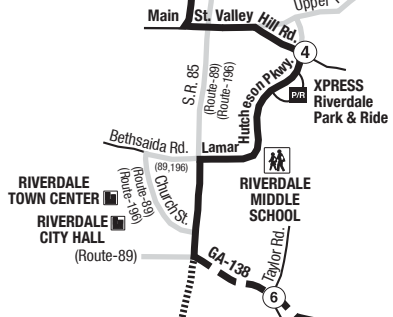

Routes intersecting at Lakewood/Ft. McPherson Station:
Rutas intersectando en la Estación Lakewood/Ft. McPherson:

- 42-Pryor Road
- 178-Empire Boulevard/Southside Industrial Park
- 183-Barge Road Park & Ride/Lakewood
- 191-Riverdale/ATL International Terminal
- 194-Conley Road/Mt. Zion

 **HARTSFIELD-JACKSON
ATLANTA
INTERNATIONAL
AIRPORT**

International Terminal (Arrivals)

**NORTH
NORTE**

 **INTERSECTING ROUTES
Rutas Intersectando**

Routes intersecting at Xpress Park & Ride (Riverdale):
Rutas intersectando en el Parqueadero Xpress (Riverdale):

- 89-Old National Highway
- 191-Riverdale/ATL International Terminal
- 196-Upper Riverdale
- 197-Battle Creek Road -Xpress

 **ALTERNATING TRIPS VIA GA-138**
 Viajes alternativo a través GA-138

 **ALTERNATING TRIPS VIA FLINT RIVER RD.**
 Viajes alternativo a través Flint River Rd.

Routes intersecting at the Harold R. Banke Justice Center:
Rutas intersectando el Centro de Justicia del condado de Clayton:

- 191-Riverdale/ATL International Terminal
- 192-Old Dixie/Tara Boulevard
- 193-Morrow/Jonesboro
- 800-Lovejoy