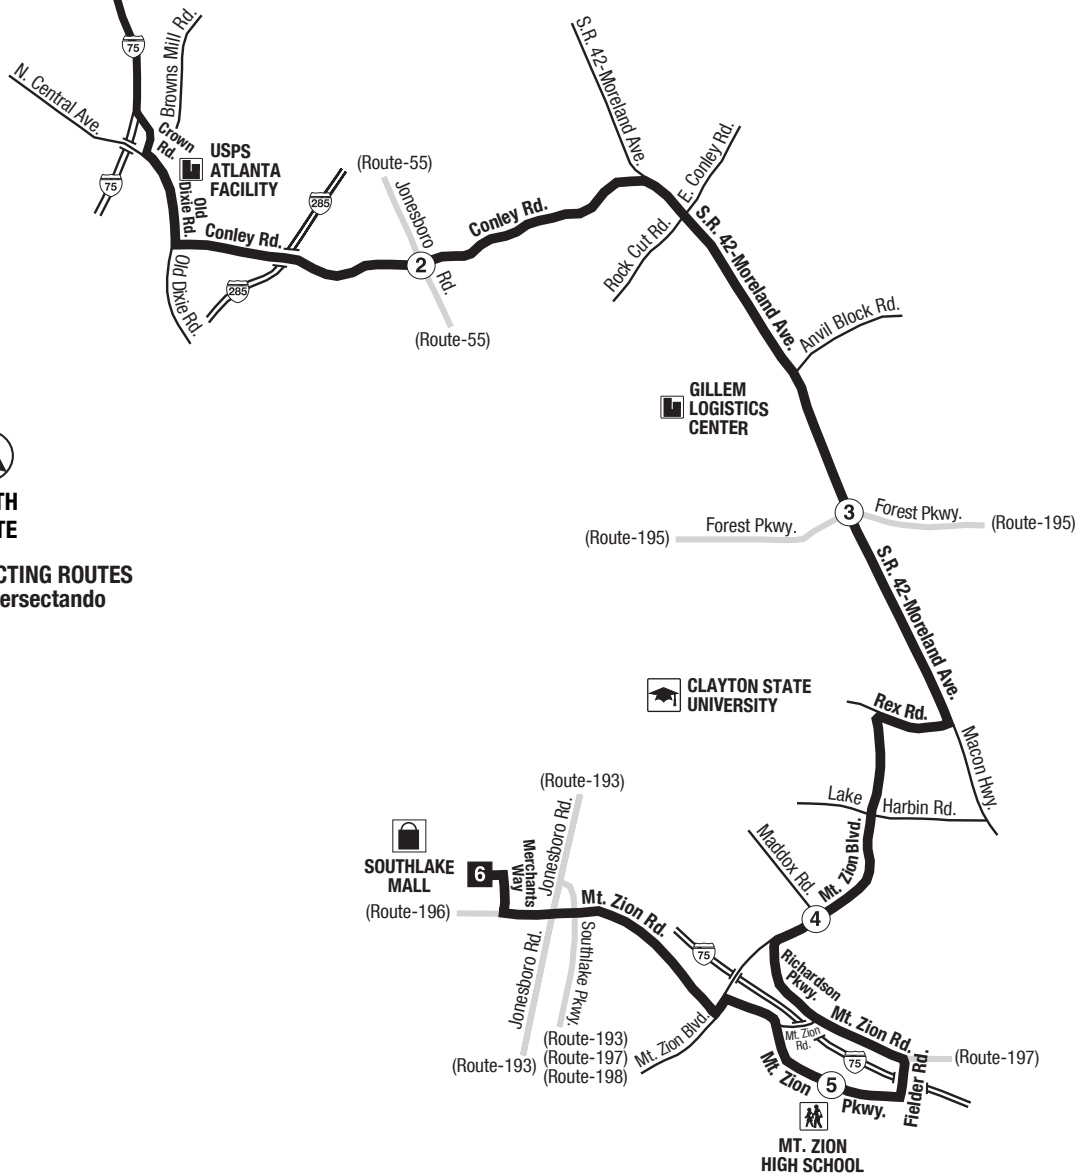

Routes intersecting at Lakewood/Ft. McPherson Station:  
 Rutas intersectando en la Estación Lakewood/Ft. McPherson:

- 42-Pryor Road
- 178-Empire Boulevard/Southside Industrial Park
- 183-Greenbriar
- 191-Riverdale/ATL International Terminal
- 194-Conley Road/Mt. Zion

**NORTH**  
**NORTE**

— INTERSECTING ROUTES  
 Rutas Intersectando