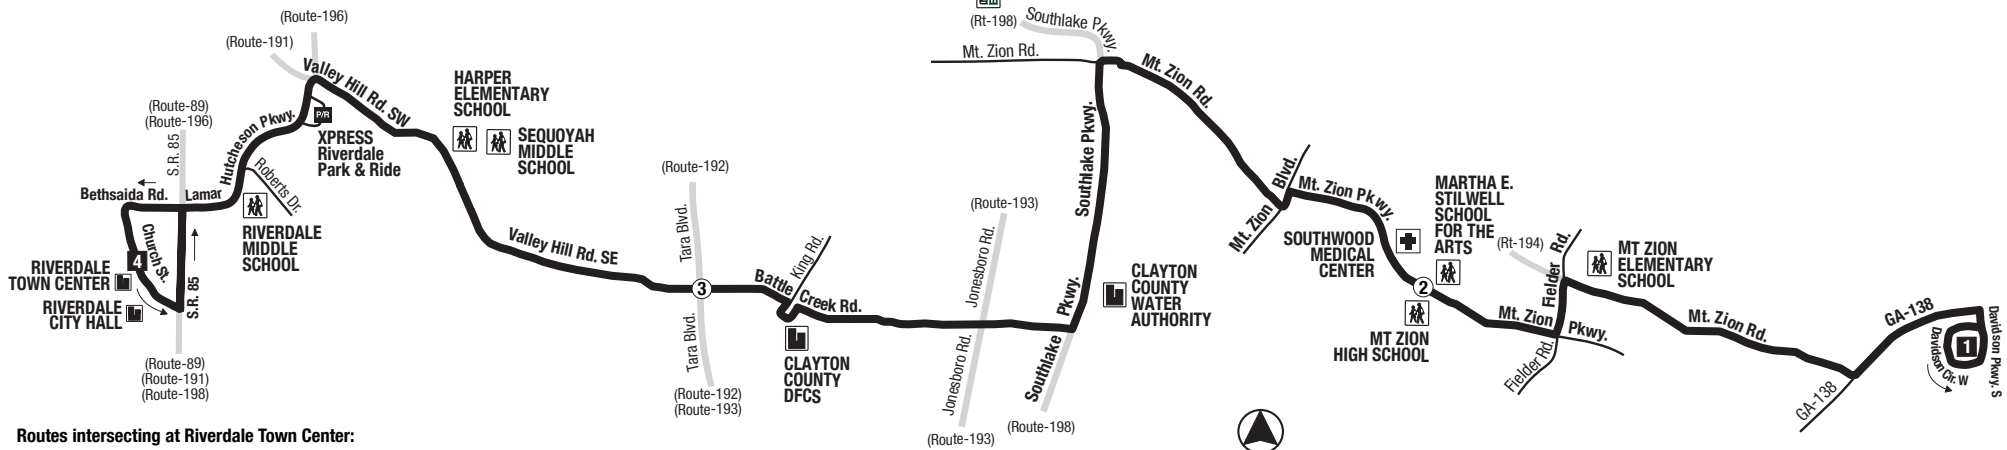

Routes intersecting at Xpress Park & Ride (Riverdale):
Rutas intersectando en el Parquedero Xpress (Riverdale):

- 89-Old National Highway
- 191-Riverdale/ATL International Terminal
- 196-Upper Riverdale
- 197-Battle Creek Road
- Xpress

Routes intersecting at Riverdale Town Center:
Rutas intersectando en el Riverdale Town Center:

- 89-Old National Highway
- 196-Upper Riverdale
- 197-Battle Creek Road
- 198-Southlake Parkway

— INTERSECTING ROUTES
 Rutas Intersectando