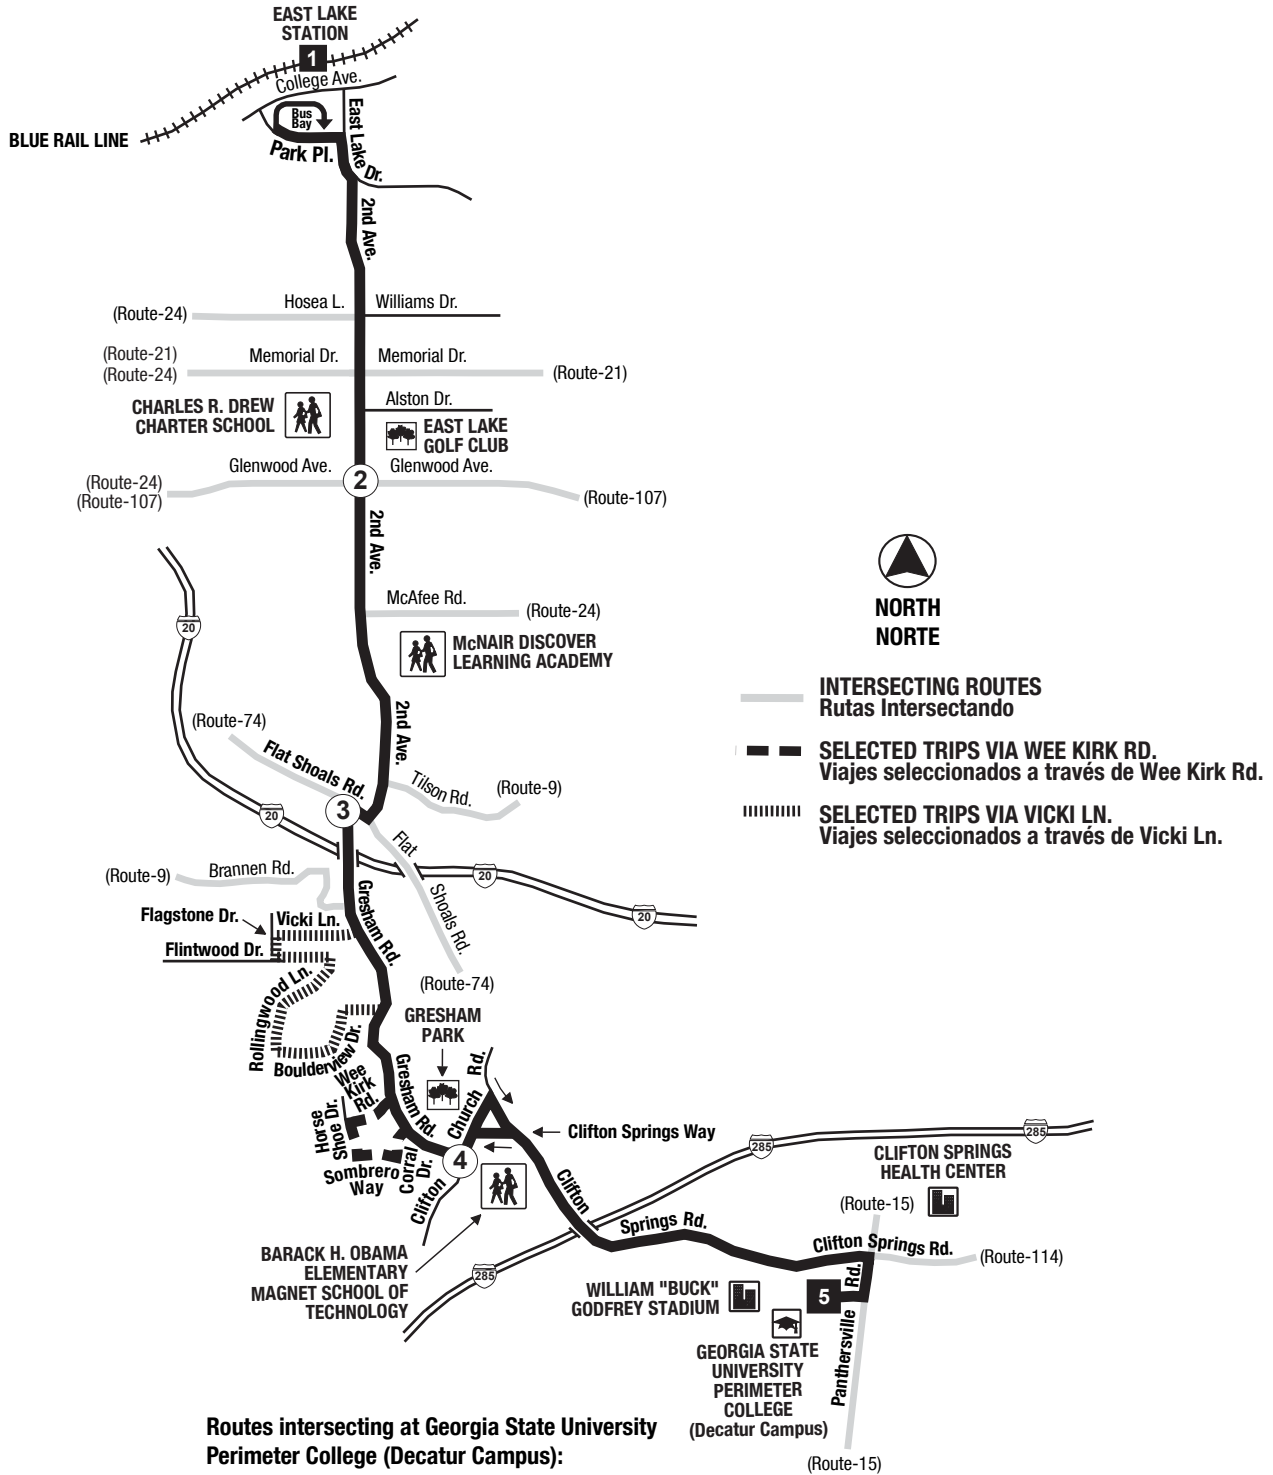

**Routes intersecting at East Lake Station:
Rutas intersectando en la Estación East Lake:**

- 2-Ponce De Leon Avenue/Druid Hills**
- 19-Clairmont Road/West Howard Avenue**
- 34-Gresham Road**

**Routes intersecting at Georgia State University
Perimeter College (Decatur Campus):
Rutas que se cruzan en la Universidad Estatal
de Georgia Perimeter College (Decatur
Campus):**

- 15-Candler Road**
- 34-Gresham Road**
- 114-Columbia Drive**