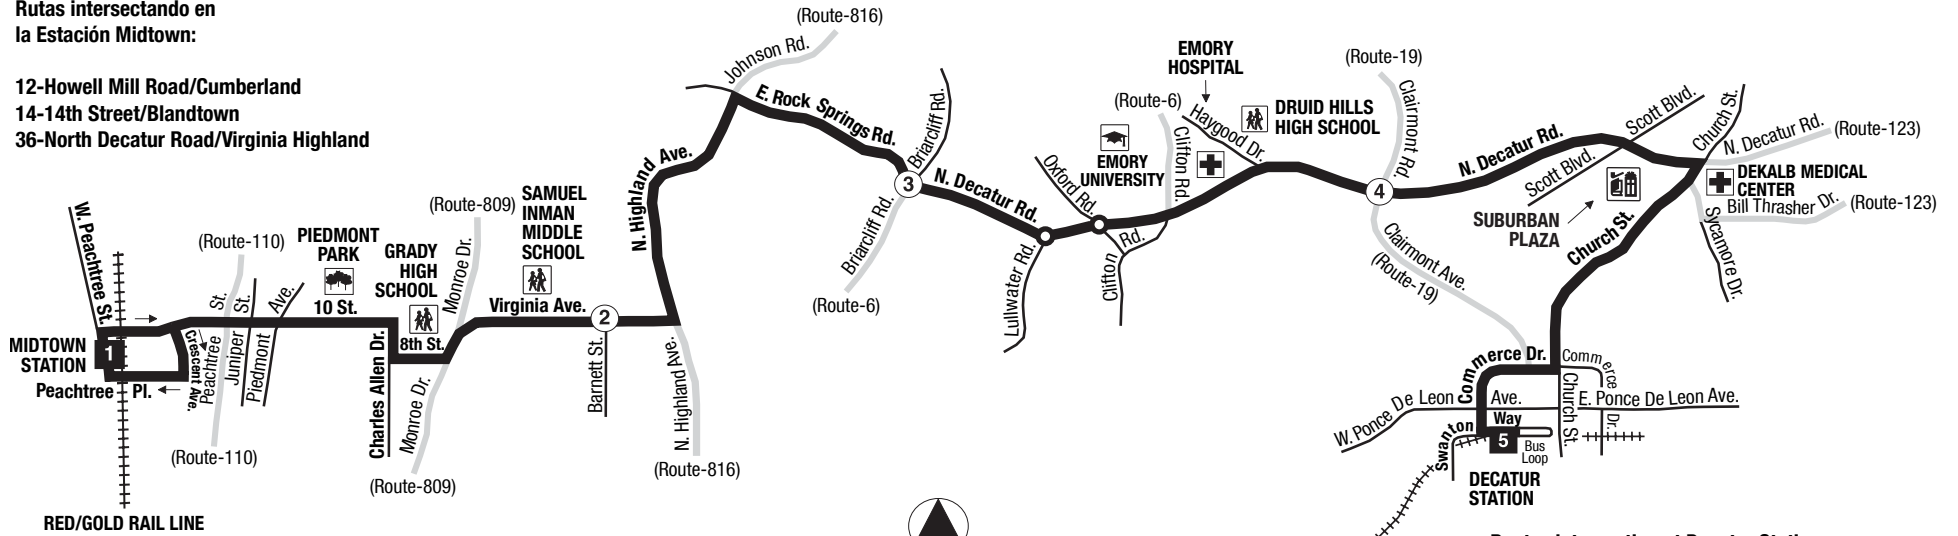

Routes intersecting at  
Midtown Station:  
Rutas intersectando en  
la Estación Midtown:

- 12-Howell Mill Road/Cumberland
- 14-14th Street/Blandtown
- 36-North Decatur Road/Virginia Highland

— INTERSECTING ROUTES  
Rutas Intersectando

Routes intersecting at Decatur Station:  
Rutas intersectando en la Estación Decatur:

- 15-Candler Road
- 19-Clairmont Road/West Howard Avenue
- 36-North Decatur Road/Virginia Highland
- 123-Church Street/North Dekalb Mall
- 823-Belvedere