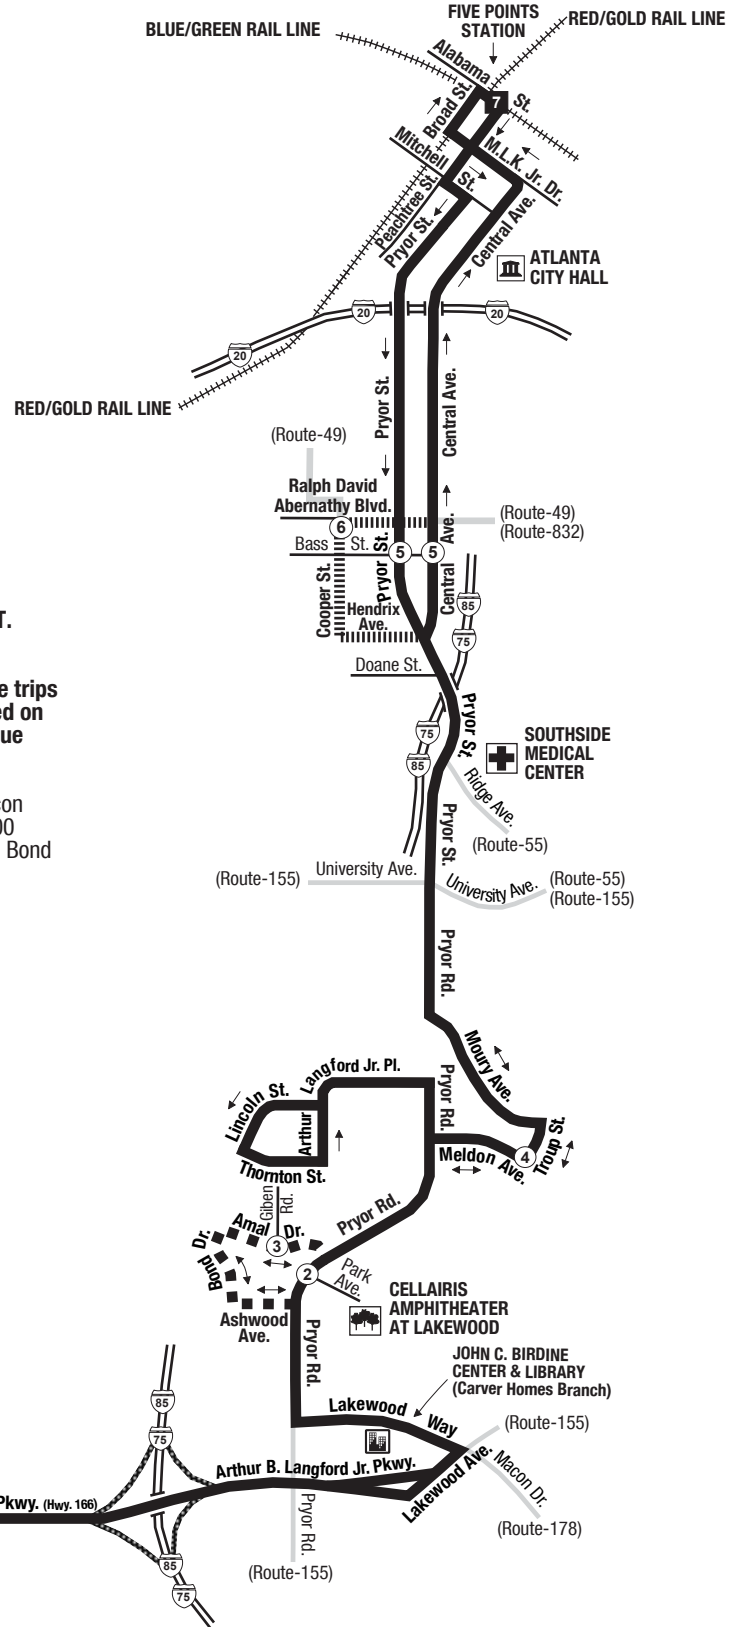

**Routes intersecting at Five Points Station:
Rutas intersectando en la Estación Five Points:**

- 3-Martin Luther King, Jr. Drive/Auburn Avenue
- 21-Memorial Drive
- 26-Marietta Street/Perry Boulevard
- 40-Peachtree Street/Downtown
- 42-Pryor Road
- 49-McDonough Boulevard
- 55-Jonesboro Road
- 186-Rainbow Drive/South Dekalb
- 813-Atlanta University Center
- 816-North Highland Avenue
- CobbLinc

**INTERSECTING ROUTES
Rutas Intersectando**

- THESE TRIPS OPERATE VIA COOPER STREET.**
Viajes con servicios hacia Cooper Street.
- SERVICE OPERATES WEEKDAY ONLY. These trips operate via Amal Drive. No service provided on Amal Drive, Bond Drive and Ashwood Avenue after 7:00 p.m.**
Servicio días de semanas solamente. Viajes con servicios hacia Amal Drive. Después de la 7:00 p.m., no hay servicio en las calles Amal Drive, Bond Drive y Ashwood Avenue.

**Routes intersecting at Lakewood/Ft. McPherson Station:
Rutas intersectando en la Estación Lakewood/Ft. McPherson:**

- 42-Pryor Road
- 178-Empire Boulevard/Southside Industrial Park
- 183-Greenbriar
- 191-Riverdale/ATL International Terminal
- 194-Conley Road/Mt. Zion