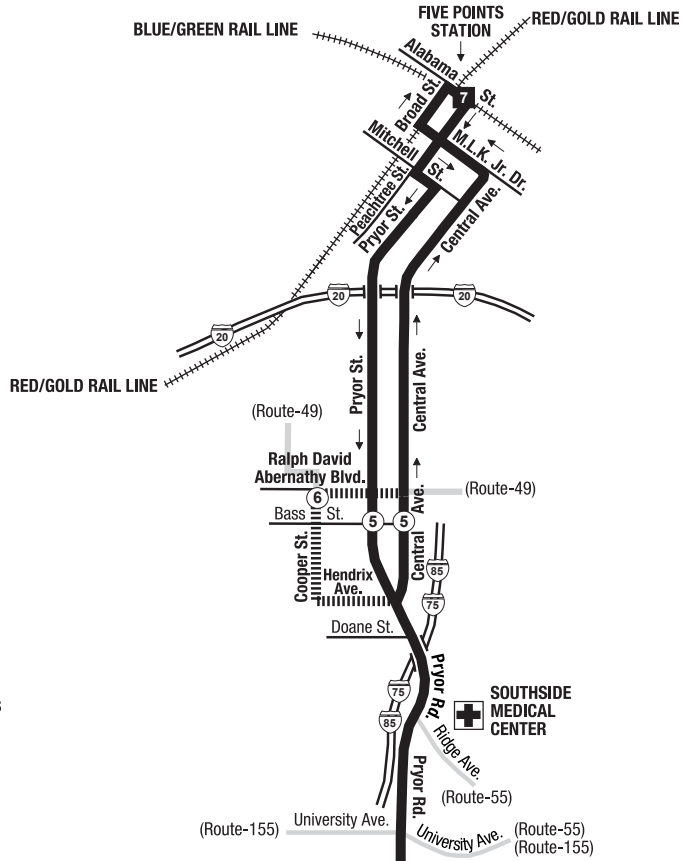

**Routes intersecting at Five Points Station:  
Rutas intersectando en la Estación Five Points:**

- 3-Martin Luther King, Jr. Drive/Auburn Avenue
- 21-Memorial Drive
- 26-Marietta Street/Perry Boulevard
- 40-Peachtree Street/Downtown
- 42-Pryor Road
- 49-McDonough Boulevard
- 55-Jonesboro Road
- 186-Rainbow Drive/South Dekalb
- 813-Atlanta University Center
- 816-North Highland Avenue

**INTERSECTING ROUTES**  
Rutas Intersectando

———— THESE TRIPS OPERATE VIA COOPER STREET.  
Viajes con servicios hacia Cooper Street.

■ ■ ■ SERVICE OPERATES WEEKDAY ONLY. These trips operate via Amal Drive. No service provided on Amal Drive, Bond Drive and Ashwood Avenue after 7:00 p.m.

Servicio días de semanas solamente. Viajes con servicios hacia Amal Drive. Después de la 7:00 p.m., no hay servicio en las calles Amal Drive, Bond Drive y Ashwood Avenue.

**Routes intersecting at Lakewood/Ft. McPherson Station:  
Rutas intersectando en la Estación Lakewood/Ft. McPherson:**

- 42-Pryor Road
- 178-Empire Boulevard/Southside Industrial Park
- 183-Barge Road Park & Ride/Lakewood
- 191-Riverdale/ATL International Terminal
- 194-Conley Road/Mt. Zion
- 295-Metropolitan Campus Express