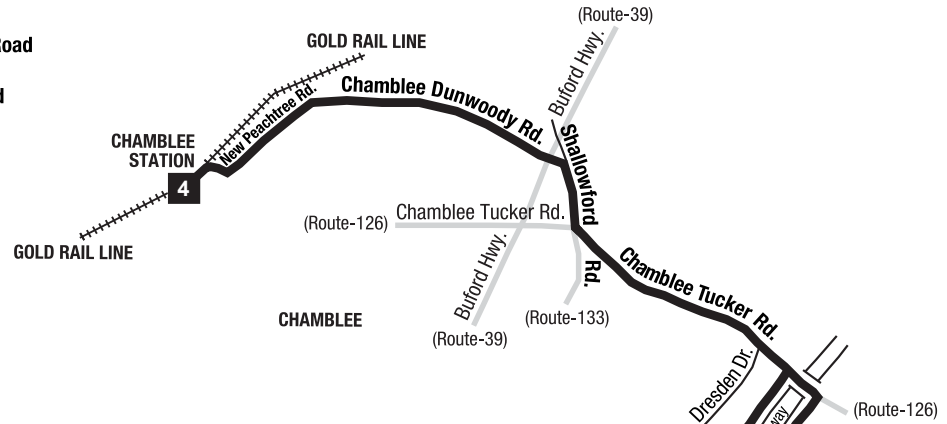

**Routes intersecting at Chamblee Station:
Rutas intersectando en la Estación Chamblee:**

- 19-Clairmont Road
- 47-I-85 Access Road
- 103-Peeler Road
- 126-Chamblee-Tucker Road
- 132-Tilly Mill Road
- 825-Johnson Ferry Road
- GRTA Xpress

**Routes intersecting at Brookhaven/Oglethorpe Station:
Rutas intersectando en la Estación Brookhaven/Oglethorpe:**

- 8-North Druid Hills Road
- 25-Peachtree Industrial Boulevard
- 47-Briarwood Road/I-85 Access Road/Chamblee
- 110-Peachtree Road/Buckhead