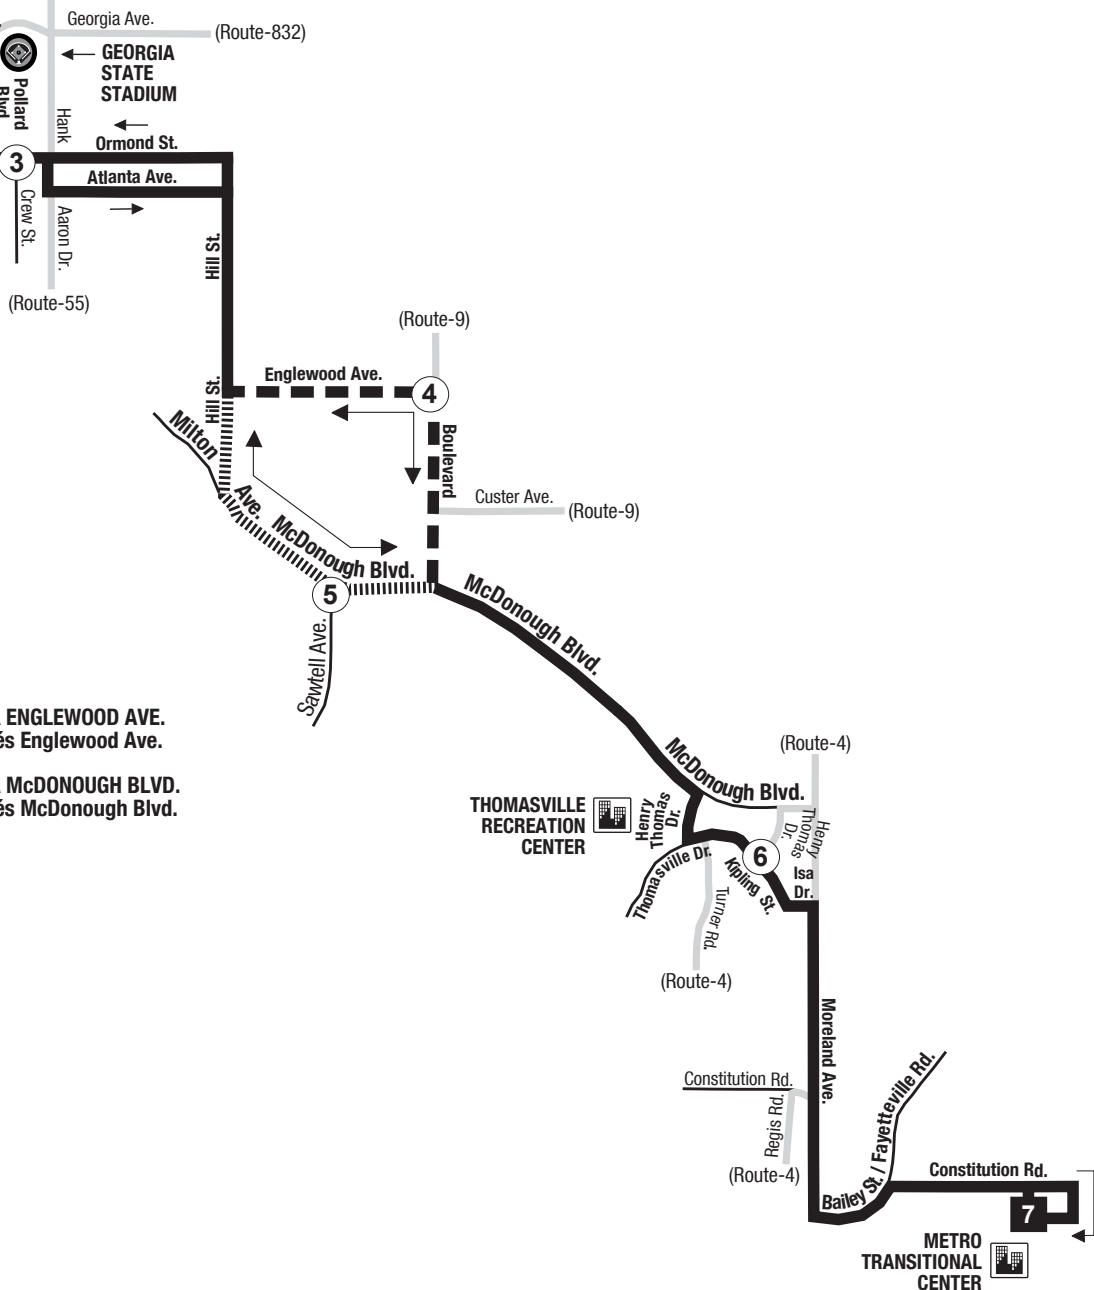

**Routes intersecting at Five Points Station:
Rutas intersectando en la Estación Five Points:**

- 3-Martin Luther King, Jr. Drive/Auburn Avenue
- 21-Memorial Drive
- 26-Marietta Street/Perry Boulevard
- 40-Peachtree Street/Downtown
- 42-Pryor Road
- 49-McDonough Boulevard
- 55-Jonesboro Road
- 186-Rainbow Drive/South Dekalb
- 813-Atlanta University Center
- 816-North Highland Avenue

-  INTERSECTING ROUTES
Rutas Intersectando
-  ALTERNATING TRIPS VIA ENGLEWOOD AVE.
Viajes alternativo a través Englewood Ave.
-  ALTERNATING TRIPS VIA McDONOUGH BLVD.
Viajes alternativo a través McDonough Blvd.

**METRO
TRANSITIONAL CENTER**