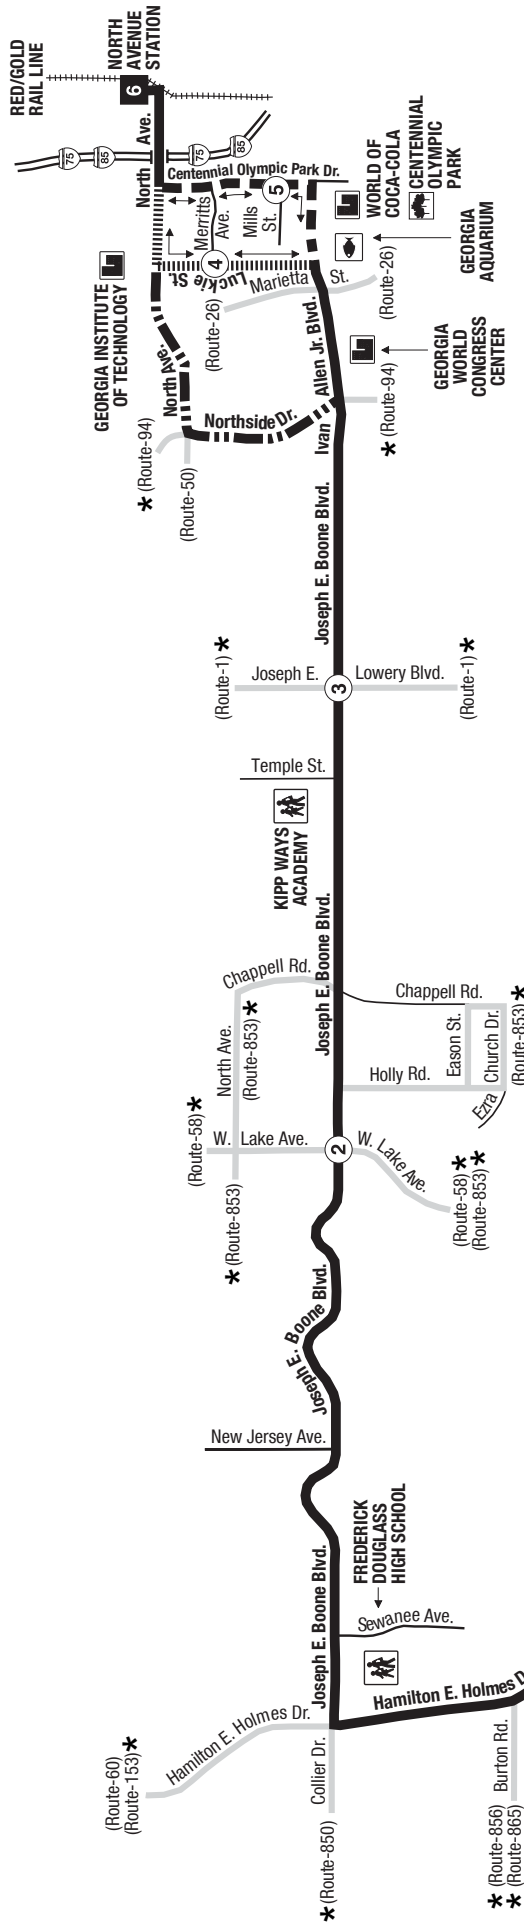

**Routes intersecting at North Avenue Station:
Rutas intersectando en la Estación North Avenue:**

- 2-Ponce De Leon Avenue/Druid Hills
- 50-Donald Lee Hollowell Parkway
- 51-Joseph E. Boone Boulevard
- 102-North Avenue/Little Five Points

INTERSECTING ROUTES
Rutas Intersectando

ALTERNATING TRIPS VIA LUCKIE ST
Viajes alternos a través Luckie St.

ALTERNATING TRIPS VIA CENTENNIAL OLYMPIC PARK DR.
Viajes alternos a través Centennial Olympic Park Dr.

ROUTE DETOUR DURING SPECIAL EVENTS
Desvío de ruta durante eventos especiales.

*** THIS ROUTE IS TEMPORARILY SUSPENDED DURING THE COVID-19 ESSENTIAL PLUS BUS SERVICE PLAN.**

Esta ruta está suspendida temporalmente durante el Plan de Servicios Esenciales Plus de COVID-19.

**Routes intersecting at Hamilton E. Holmes Station:
Rutas intersectando en la Estación Hamilton E. Holmes:**

- 51-Joseph E. Boone Boulevard
- 60-Hightower Road
- 73-Fulton Industrial
- CobbLinc