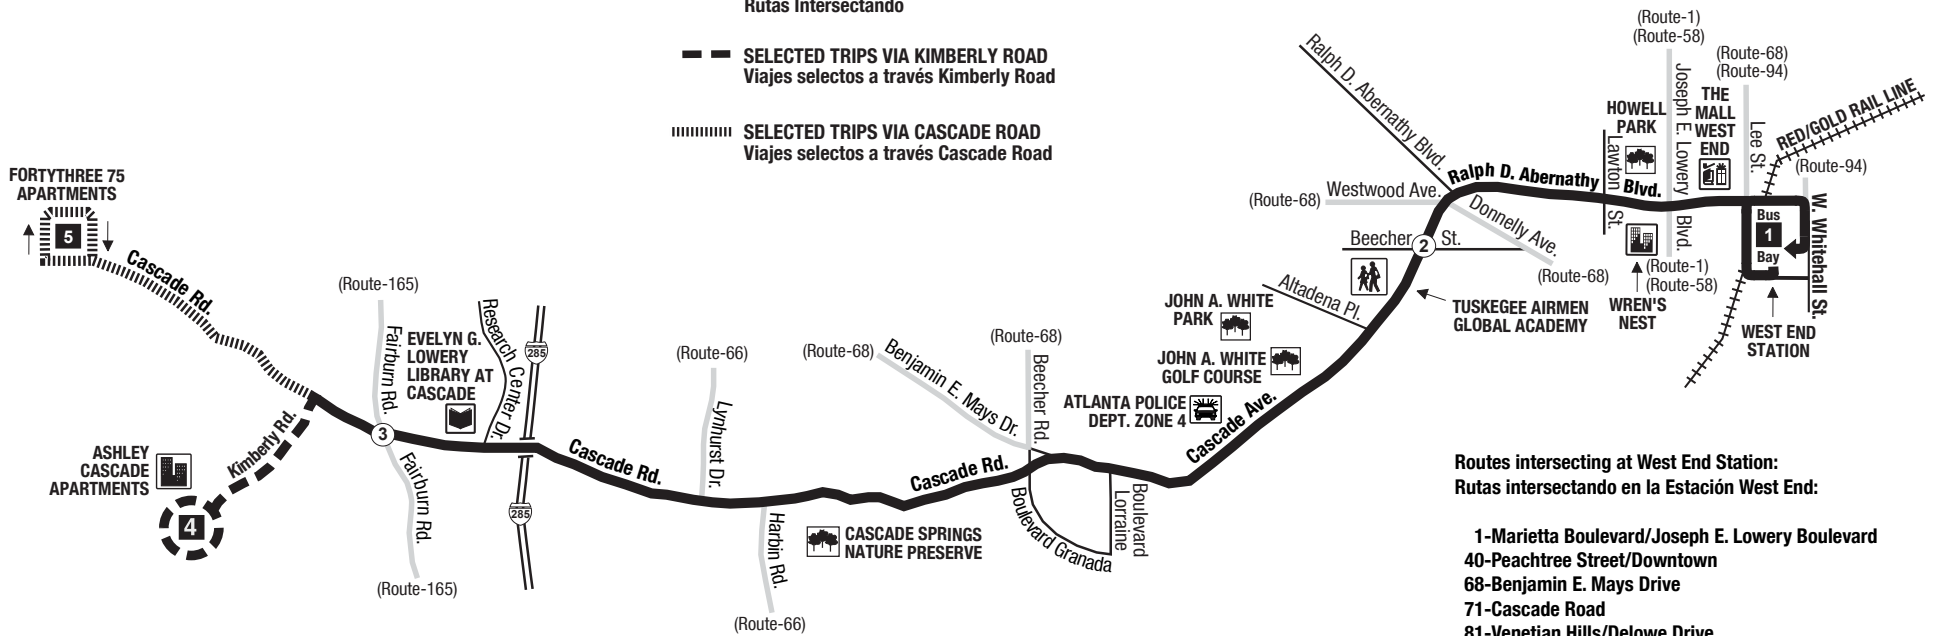

NORTH
NORTE

- INTERSECTING ROUTES
Rutas intersectando
- - - SELECTED TRIPS VIA KIMBERLY ROAD
Viajes selectos a través Kimberly Road
- ||||| SELECTED TRIPS VIA CASCADE ROAD
Viajes selectos a través Cascade Road

Routes intersecting at West End Station:
Rutas intersectando en la Estación West End:

- 1-Marietta Boulevard/Joseph E. Lowery Boulevard
- 40-Peachtree Street/Downtown
- 68-Benjamin E. Mays Drive
- 71-Cascade Road
- 81-Venetian Hills/Delowe Drive
- 94-Northside Drive
- 95-Metropolitan Parkway
- 155-Pittsburg
- 832-Grant Park