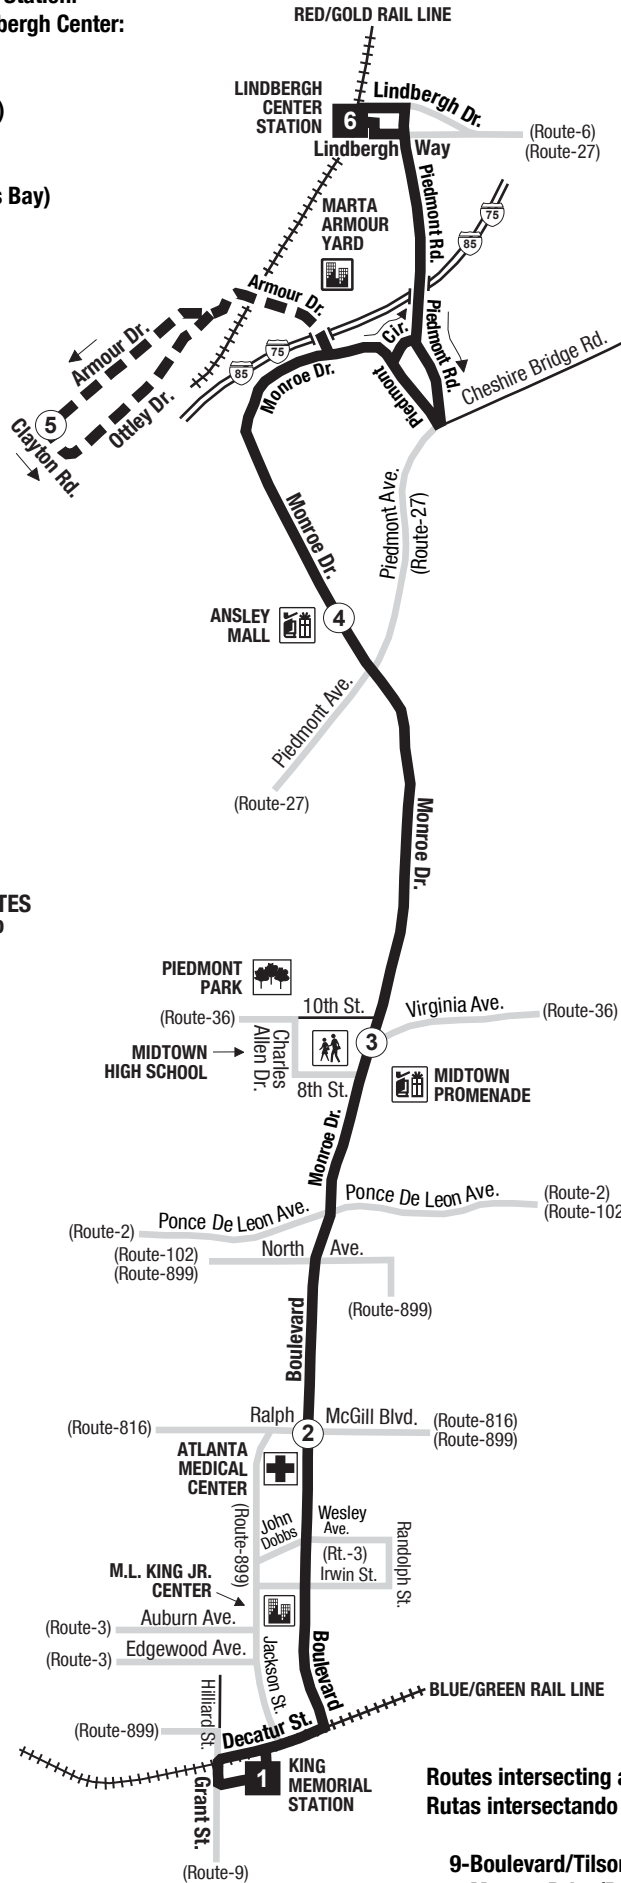

**Routes intersecting at Lindbergh Center Station:
Rutas intersectando en la Estación Lindbergh Center:**

- 5-Piedmont Road/Sandy Springs
- 6-Clifton Road/Emory (South Bus Bay)
- 30-Lavista Road
- 39-Buford Highway
- 809-Monroe Drive/Boulevard (South Bus Bay)
- Xpress (South Bus Bay)

- INTERSECTING ROUTES
Rutas Intersectando
- SELECTED TRIPS
Viajes Seleccionados

**Routes intersecting at King Memorial Station:
Rutas intersectando en la Estación King Memorial:**

- 9-Boulevard/Tilson Road
- 809-Monroe Drive/Boulevard
- 899-Old Fourth Ward