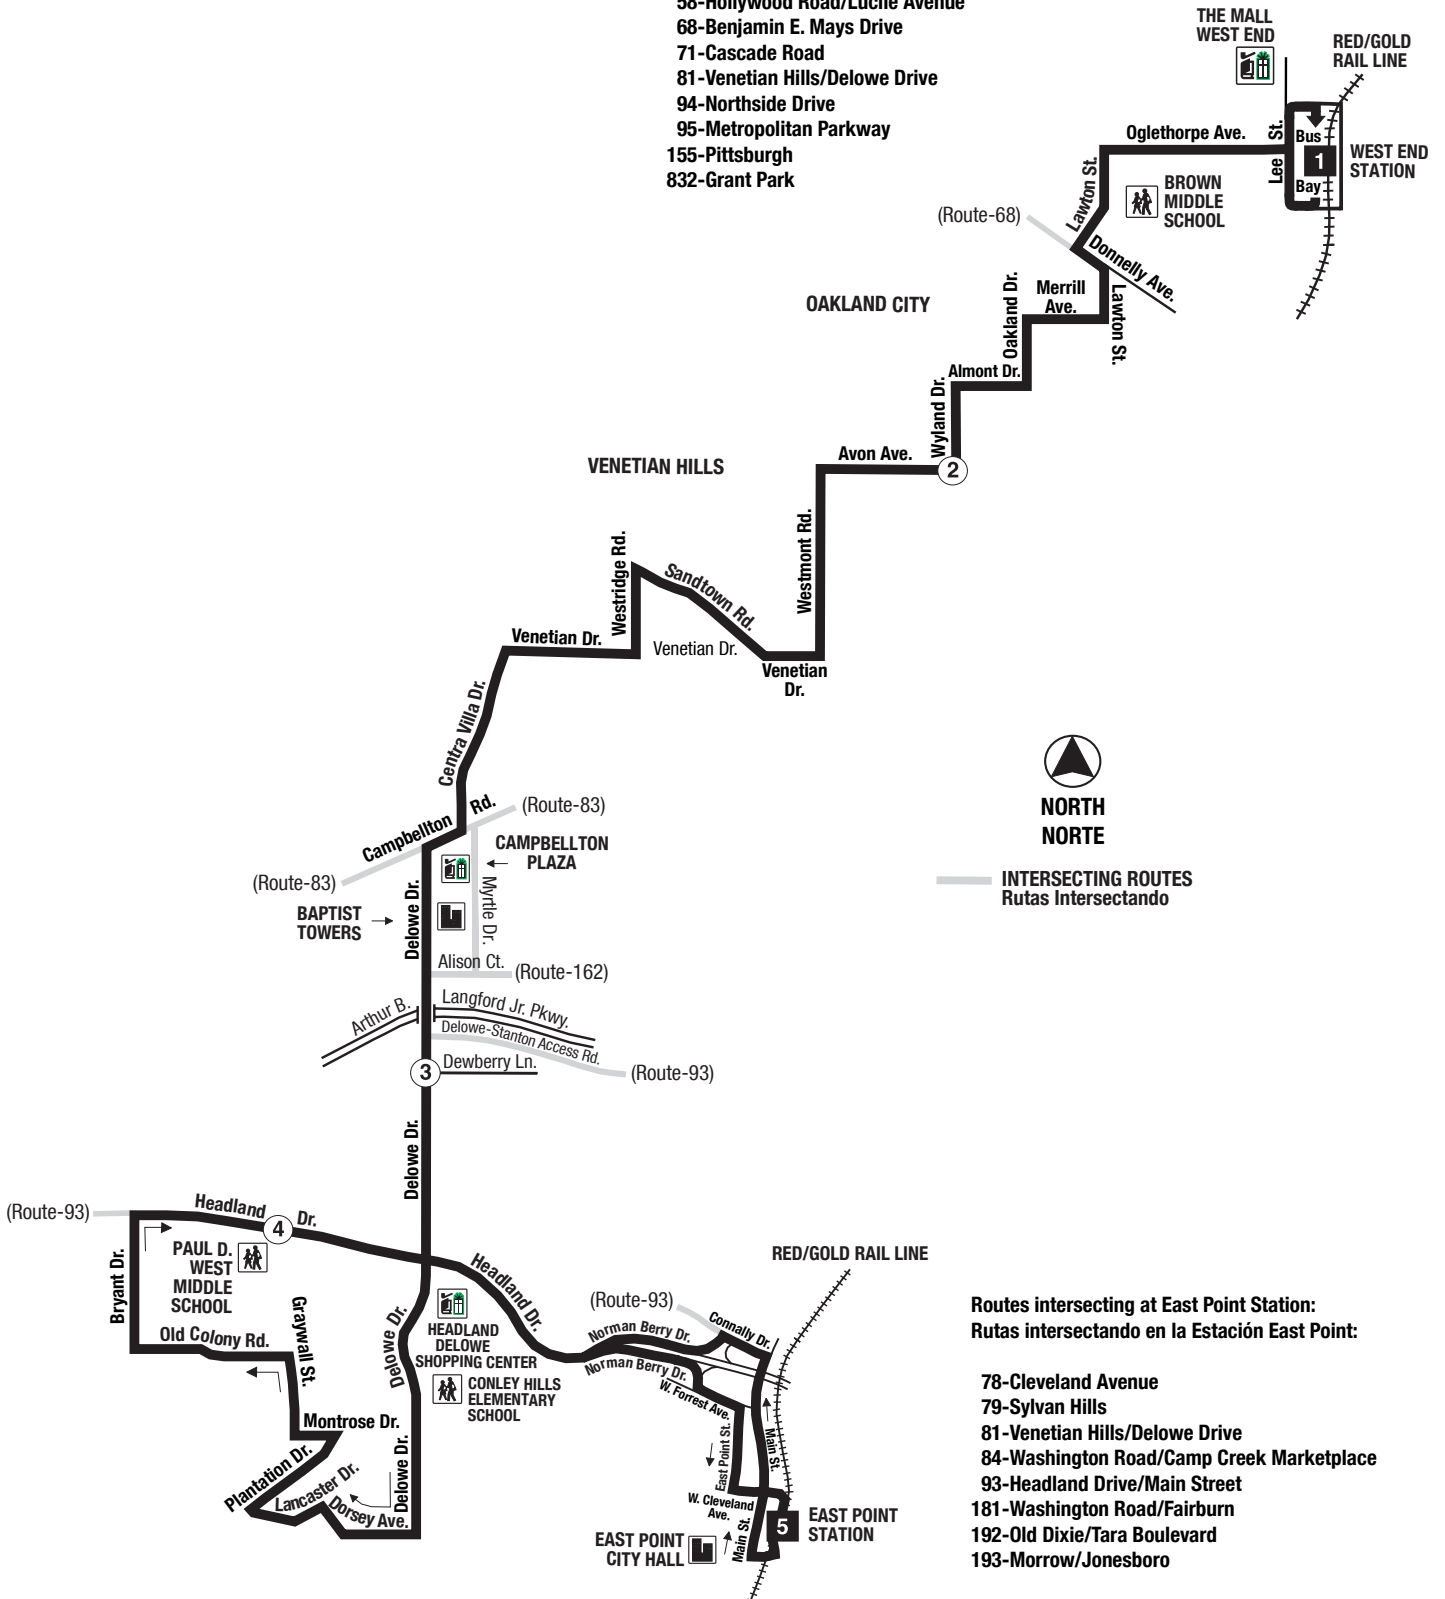

**Routes intersecting at West End Station:  
Rutas intersectando en la Estación West End:**

- 1-Marietta Boulevard/Joseph E. Lowery Boulevard
- 40-Peachtree Street/Downtown
- 58-Hollywood Road/Lucile Avenue
- 68-Benjamin E. Mays Drive
- 71-Cascade Road
- 81-Venetian Hills/Delowe Drive
- 94-Northside Drive
- 95-Metropolitan Parkway
- 155-Pittsburgh
- 832-Grant Park

**Routes intersecting at East Point Station:  
Rutas intersectando en la Estación East Point:**

- 78-Cleveland Avenue
- 79-Sylvan Hills
- 81-Venetian Hills/Delowe Drive
- 84-Washington Road/Camp Creek Marketplace
- 93-Headland Drive/Main Street
- 181-Washington Road/Fairburn
- 192-Old Dixie/Tara Boulevard
- 193-Morrow/Jonesboro