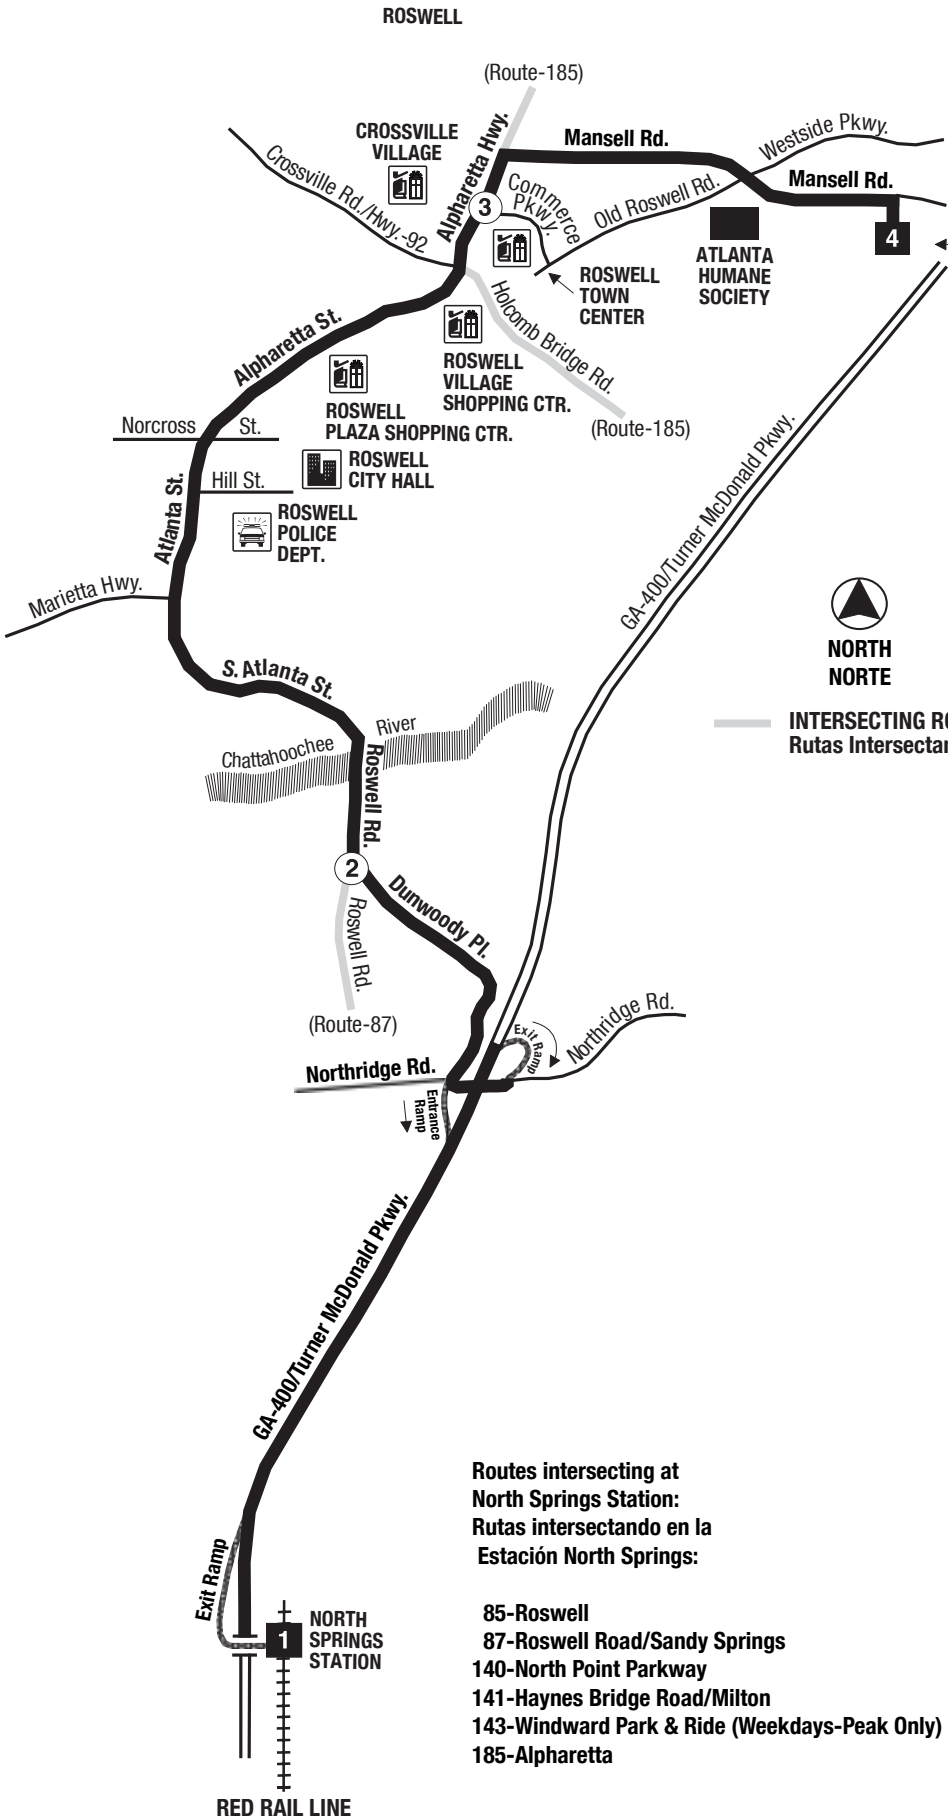

**Routes intersecting at
Mansell Road Park & Ride:
Rutas intersectando en el
Parqueadero Mansell Road:**

- 85-Roswell
- 140-North Point Parkway
- 141-Haynes Bridge Road/Milton
- 142-East Holcomb Bridge Road

**MANSELL
PARK & RIDE LOT
Parqueadero Mansell**

**Routes intersecting at
North Springs Station:
Rutas intersectando en la
Estación North Springs:**

- 85-Roswell
- 87-Roswell Road/Sandy Springs
- 140-North Point Parkway
- 141-Haynes Bridge Road/Milton
- 143-Windward Park & Ride (Weekdays-Peak Only)
- 185-Alpharetta

RED RAIL LINE