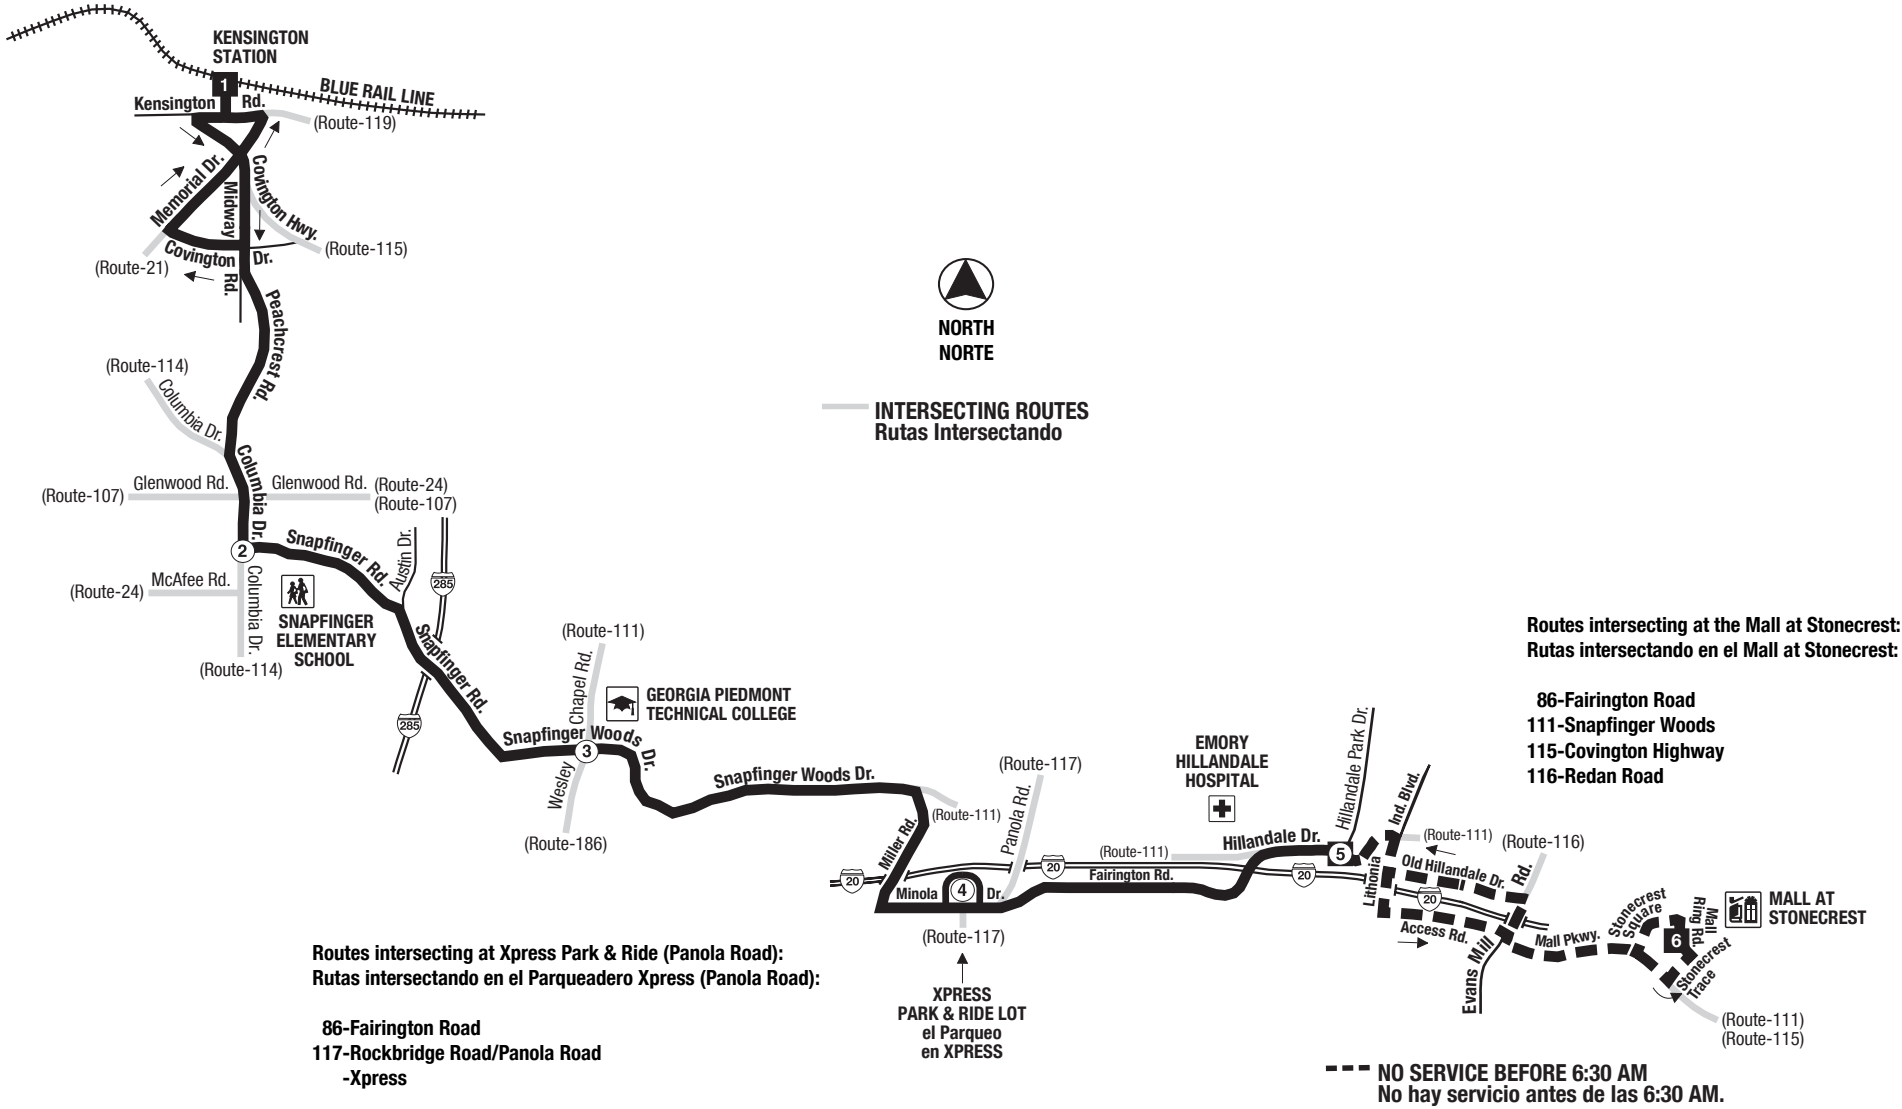

**Routes intersecting at Kensington Station:  
Rutas intersectando en la Estación Kensington:**

- 21-Memorial Drive
- 86-Fairington Road
- 115-Covington Highway
- 119-Hairston Road/Stone Mountain Village
- 121-Memorial Drive/North Hairston Road
- 125-Clarkston
- 221-Memorial Drive Limited (Weekdays-Peak Only)

**INTERSECTING ROUTES  
Rutas Intersectando**

**Routes intersecting at Xpress Park & Ride (Panola Road):  
Rutas intersectando en el Parqueadero Xpress (Panola Road):**

- 86-Fairington Road
- 117-Rockbridge Road/Panola Road
- Xpress

**Routes intersecting at the Mall at Stonecrest:  
Rutas intersectando en el Mall at Stonecrest:**

- 86-Fairington Road
- 111-Snapfinger Woods
- 115-Covington Highway
- 116-Redan Road

**--- NO SERVICE BEFORE 6:30 AM  
No hay servicio antes de las 6:30 AM.**