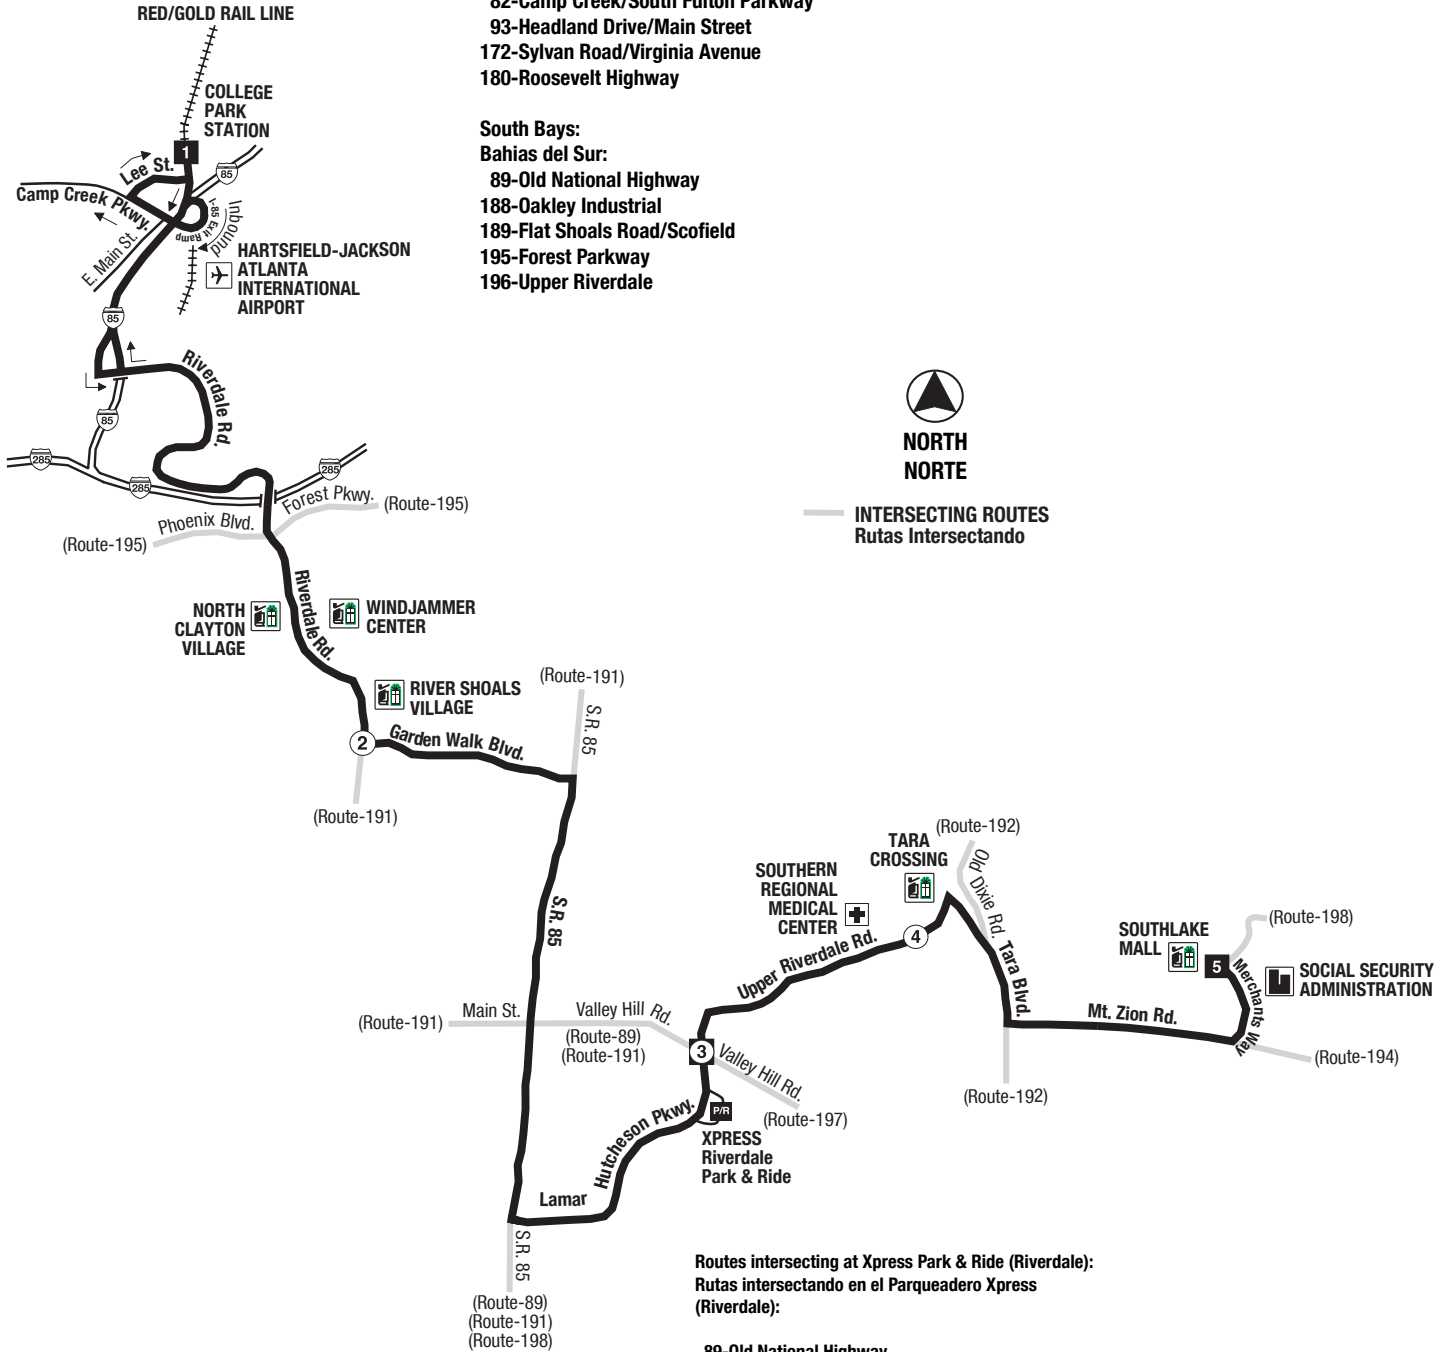

**Routes intersecting at College Park Station:
Rutas intersectando en la Estación College Park:**

- North Bays:
Bahías del Norte:**
- 82-Camp Creek/South Fulton Parkway
 - 93-Headland Drive/Main Street
 - 172-Sylvan Road/Virginia Avenue
 - 180-Roosevelt Highway

- South Bays:
Bahías del Sur:**
- 89-Old National Highway
 - 188-Oakley Industrial
 - 189-Flat Shoals Road/Scofield
 - 195-Forest Parkway
 - 196-Upper Riverdale

**NORTH
NORTE**

— INTERSECTING ROUTES
Rutas Intersectando

**Routes intersecting at Xpress Park & Ride (Riverdale):
Rutas intersectando en el Parqueadero Xpress (Riverdale):**

- 89-Old National Highway
- 191-Riverdale/ATL International Terminal
- 196-Upper Riverdale
- 197-Battle Creek Road
- Xpress