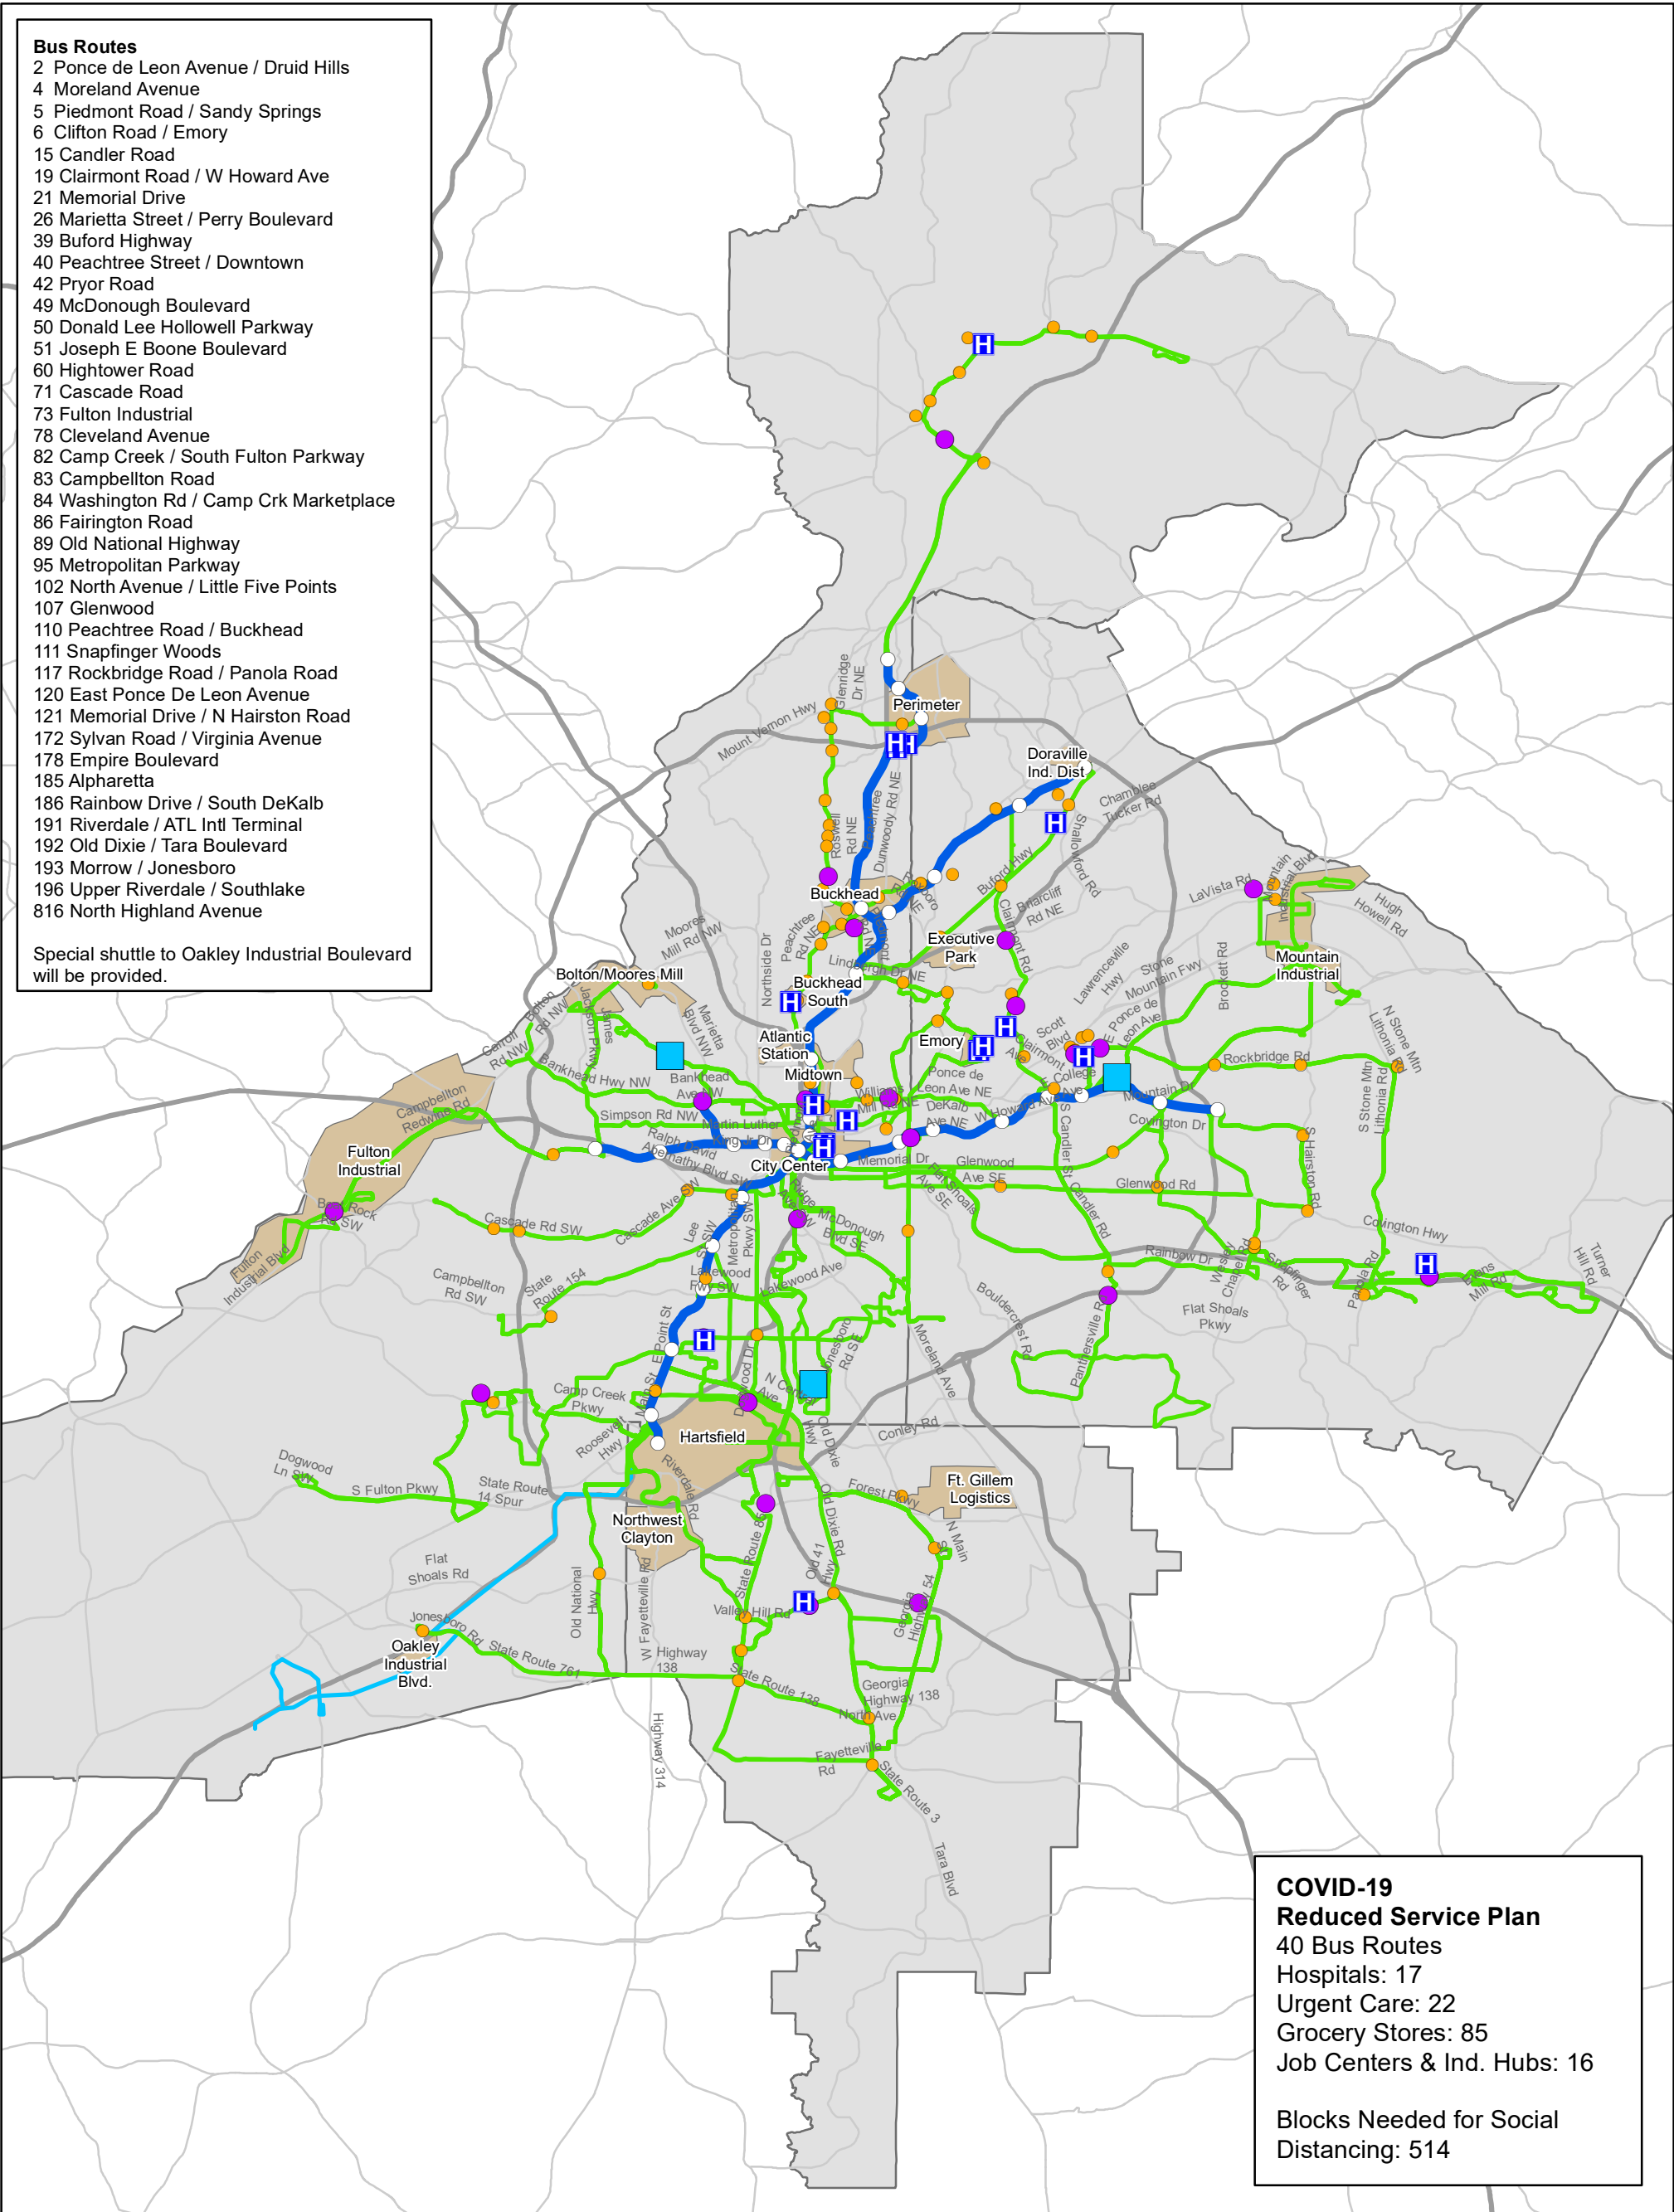

COVID-19 Reduced Service Plan

Bus Routes

- 2 Ponce de Leon Avenue / Druid Hills
- 4 Moreland Avenue
- 5 Piedmont Road / Sandy Springs
- 6 Clifton Road / Emory
- 15 Candler Road
- 19 Clairmont Road / W Howard Ave
- 21 Memorial Drive
- 26 Marietta Street / Perry Boulevard
- 39 Buford Highway
- 40 Peachtree Street / Downtown
- 42 Pryor Road
- 49 McDonough Boulevard
- 50 Donald Lee Hollowell Parkway
- 51 Joseph E Boone Boulevard
- 60 Hightower Road
- 71 Cascade Road
- 73 Fulton Industrial
- 78 Cleveland Avenue
- 82 Camp Creek / South Fulton Parkway
- 83 Campbellton Road
- 84 Washington Rd / Camp Crk Marketplace
- 86 Fairington Road
- 89 Old National Highway
- 95 Metropolitan Parkway
- 102 North Avenue / Little Five Points
- 107 Glenwood
- 110 Peachtree Road / Buckhead
- 111 Snapfinger Woods
- 117 Rockbridge Road / Panola Road
- 120 East Ponce De Leon Avenue
- 121 Memorial Drive / N Hairston Road
- 172 Sylvan Road / Virginia Avenue
- 178 Empire Boulevard
- 185 Alpharetta
- 186 Rainbow Drive / South DeKalb
- 191 Riverdale / ATL Intl Terminal
- 192 Old Dixie / Tara Boulevard
- 193 Morrow / Jonesboro
- 196 Upper Riverdale / Southlake
- 816 North Highland Avenue

Special shuttle to Oakley Industrial Boulevard will be provided.

**COVID-19
Reduced Service Plan**
 40 Bus Routes
 Hospitals: 17
 Urgent Care: 22
 Grocery Stores: 85
 Job Centers & Ind. Hubs: 16

 Blocks Needed for Social
 Distancing: 514