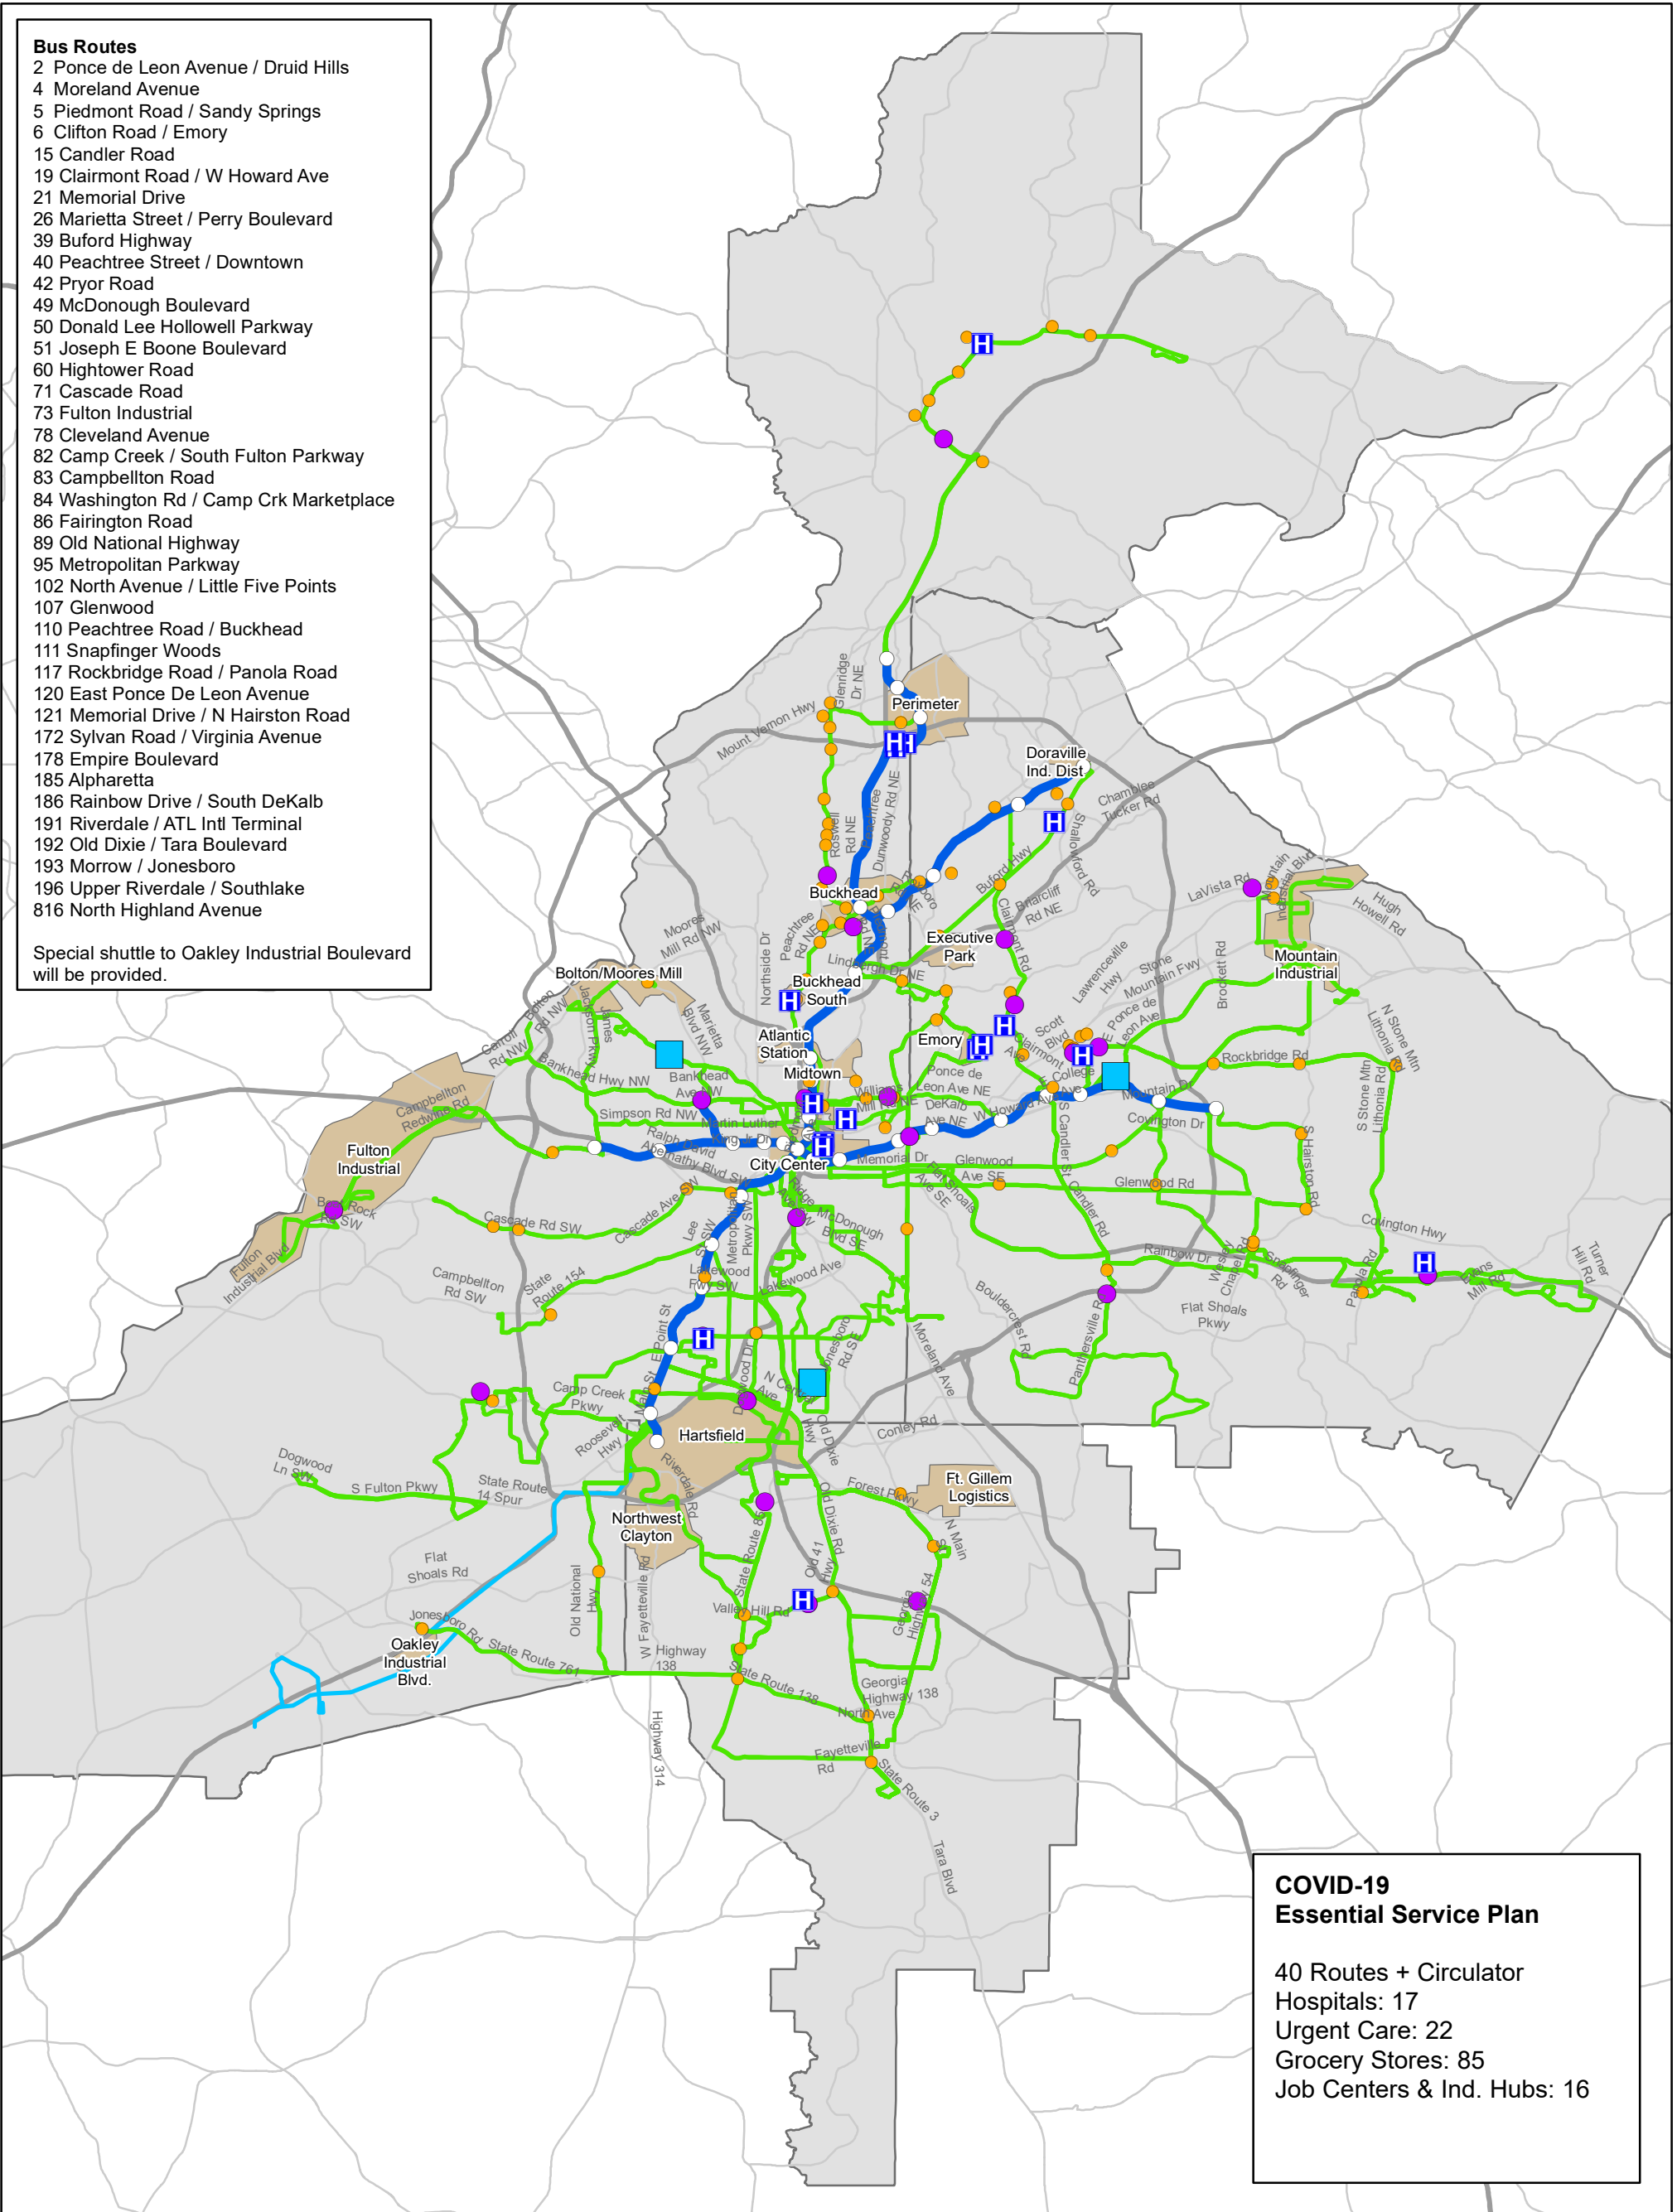

COVID-19 Reduced Service Plan

Bus Routes

- 2 Ponce de Leon Avenue / Druid Hills
- 4 Moreland Avenue
- 5 Piedmont Road / Sandy Springs
- 6 Clifton Road / Emory
- 15 Candler Road
- 19 Clairmont Road / W Howard Ave
- 21 Memorial Drive
- 26 Marietta Street / Perry Boulevard
- 39 Buford Highway
- 40 Peachtree Street / Downtown
- 42 Pryor Road
- 49 McDonough Boulevard
- 50 Donald Lee Hollowell Parkway
- 51 Joseph E Boone Boulevard
- 60 Hightower Road
- 71 Cascade Road
- 73 Fulton Industrial
- 78 Cleveland Avenue
- 82 Camp Creek / South Fulton Parkway
- 83 Campbellton Road
- 84 Washington Rd / Camp Crk Marketplace
- 86 Fairington Road
- 89 Old National Highway
- 95 Metropolitan Parkway
- 102 North Avenue / Little Five Points
- 107 Glenwood
- 110 Peachtree Road / Buckhead
- 111 Snapfinger Woods
- 117 Rockbridge Road / Panola Road
- 120 East Ponce De Leon Avenue
- 121 Memorial Drive / N Hairston Road
- 172 Sylvan Road / Virginia Avenue
- 178 Empire Boulevard
- 185 Alpharetta
- 186 Rainbow Drive / South DeKalb
- 191 Riverdale / ATL Intl Terminal
- 192 Old Dixie / Tara Boulevard
- 193 Morrow / Jonesboro
- 196 Upper Riverdale / Southlake
- 816 North Highland Avenue

Special shuttle to Oakley Industrial Boulevard will be provided.

COVID-19 Essential Service Plan

40 Routes + Circulator
 Hospitals: 17
 Urgent Care: 22
 Grocery Stores: 85
 Job Centers & Ind. Hubs: 16

Legend

- | | | |
|--|---|---|
|  MARTA Garages |  MARTA Rail Stations |  Expressways |
|  Hospitals |  MARTA Rail Line |  Major Roads |
|  Urgent Care Facilities |  MARTA COVID-19 Essential Service Routes |  Job Centers & Ind. Hubs |
|  Grocery Stores |  Oakley Ind. Blvd. Circulator |  MARTA Service Area |