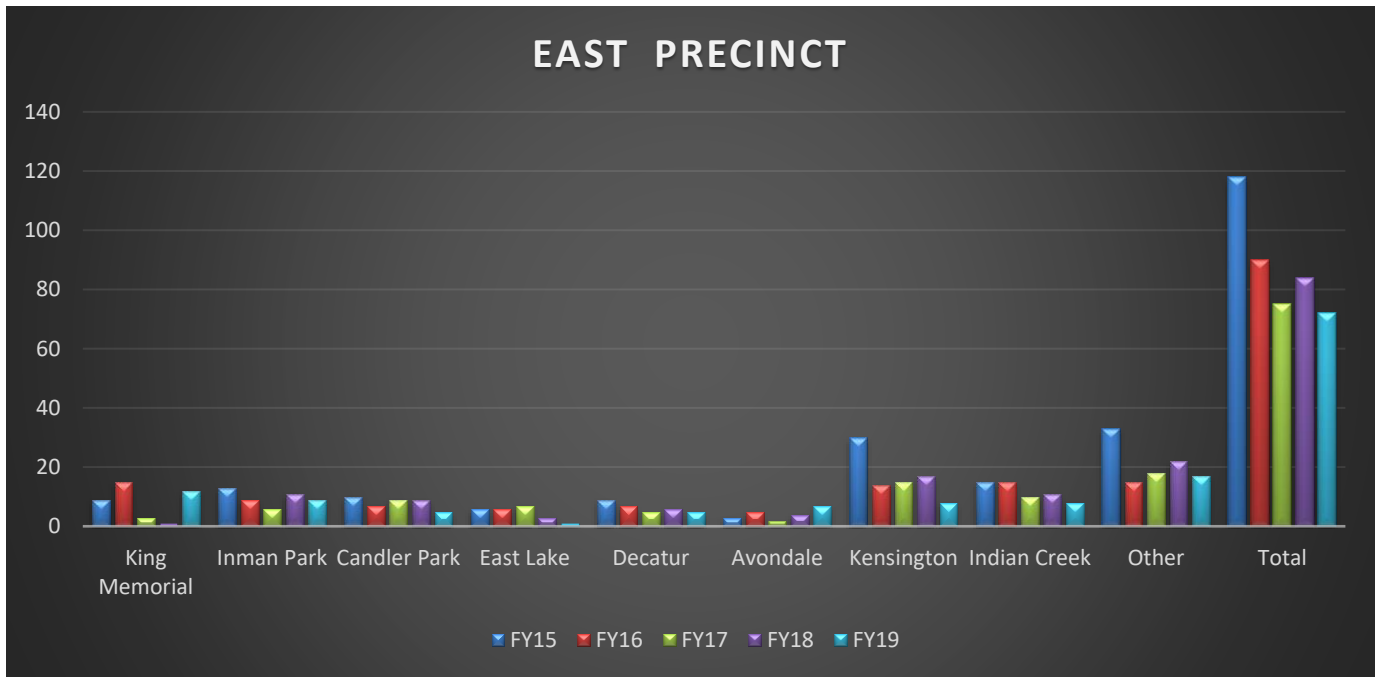

East Precinct Crime Stats

STATION	FY15	FY16	FY17	FY18	FY19
King Memorial	9	15	3	1	12
Inman Park	13	9	6	11	9
Candler Park	10	7	9	9	5
East Lake	6	6	7	3	1
Decatur	9	7	5	6	5
Avondale	3	5	2	4	7
Kensington	30	14	15	17	8
Indian Creek	15	15	10	11	8
Other*	33	15	18	22	17
Total	118	90	75	84	72