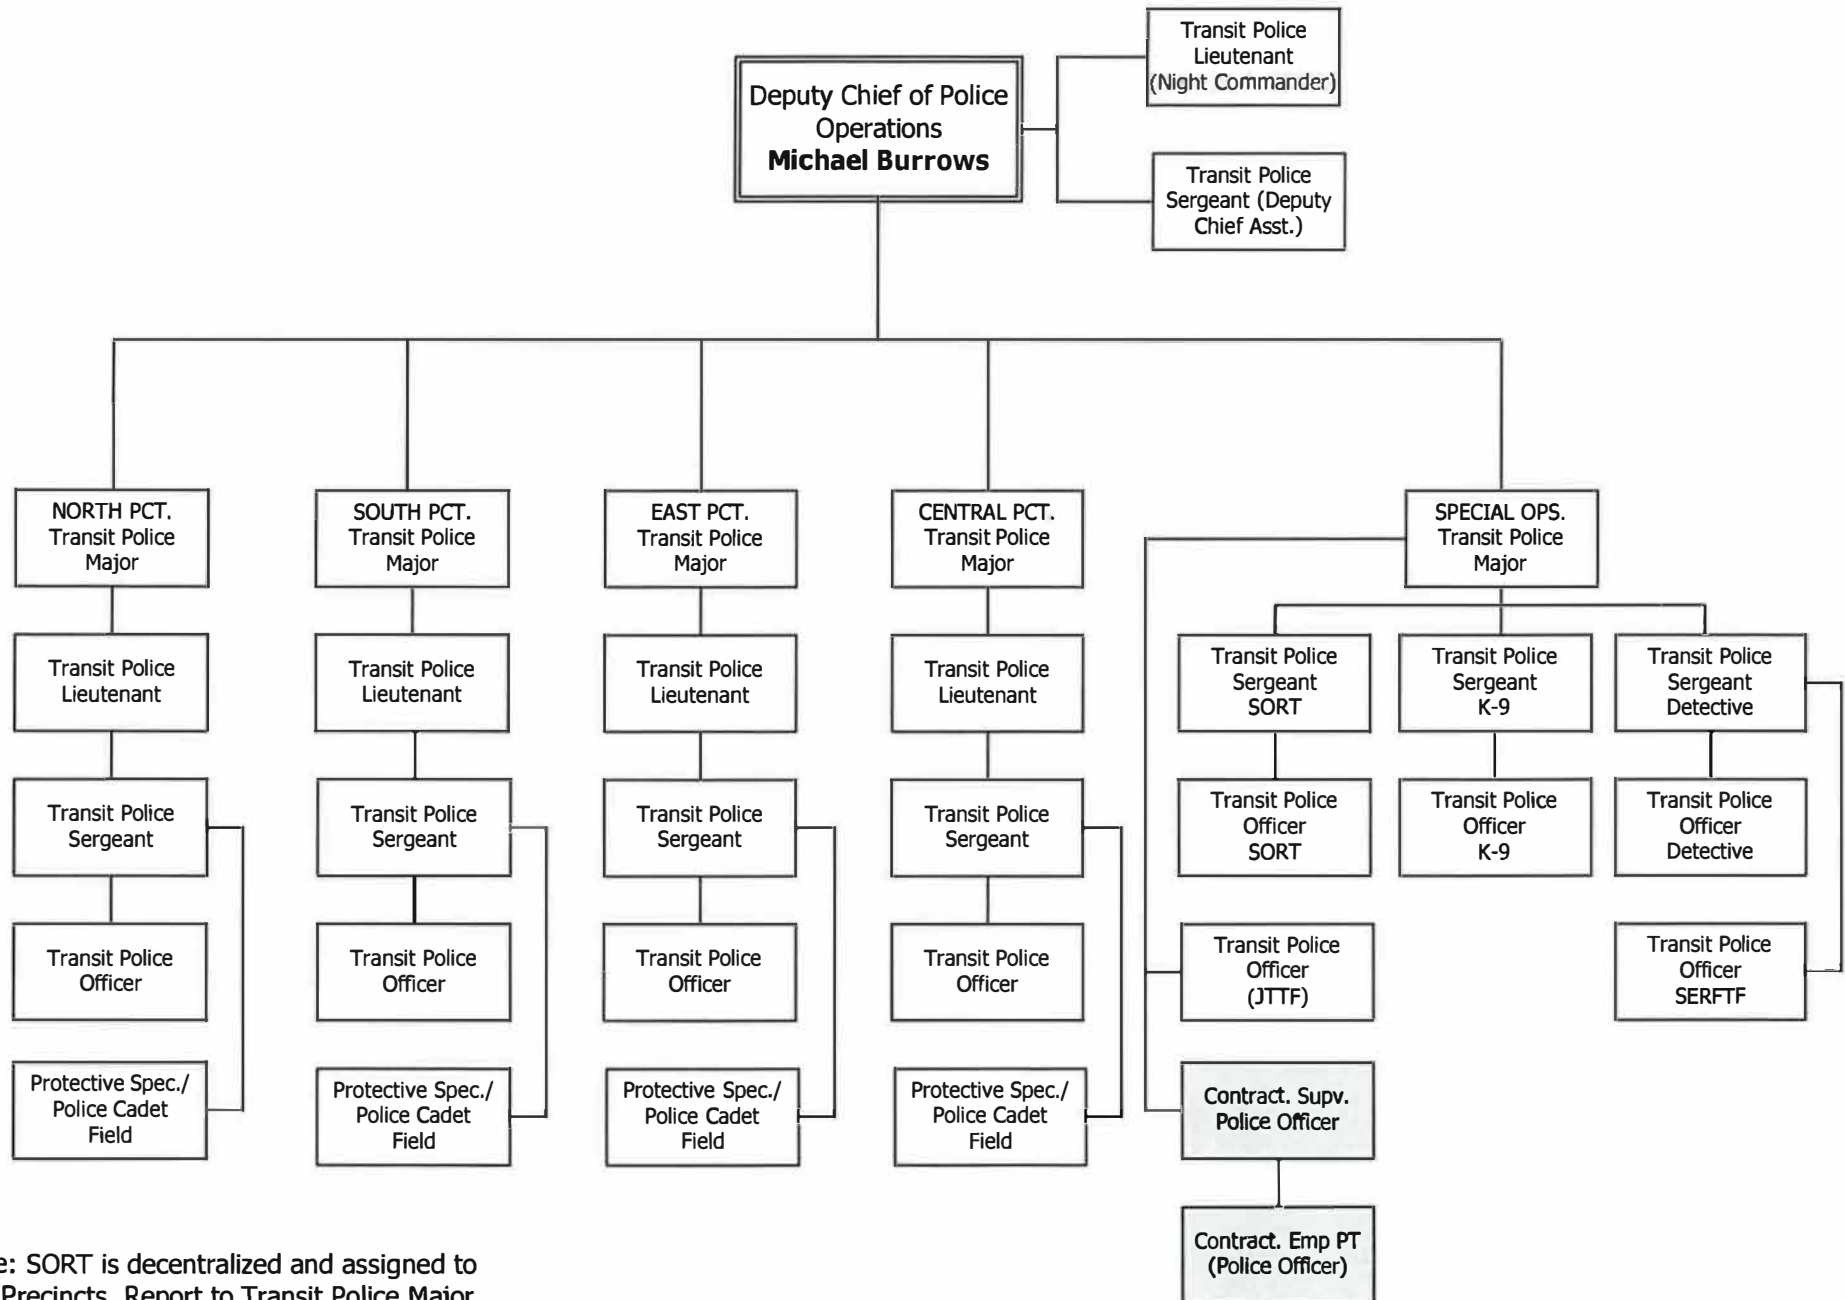

OFFICE OF DEPUTY CHIEF OF POLICE OPERATIONS

Note: SORT is decentralized and assigned to the Precincts. Report to Transit Police Major (Special Oper.) on activations/deployments.

Contract Positions (Shaded)