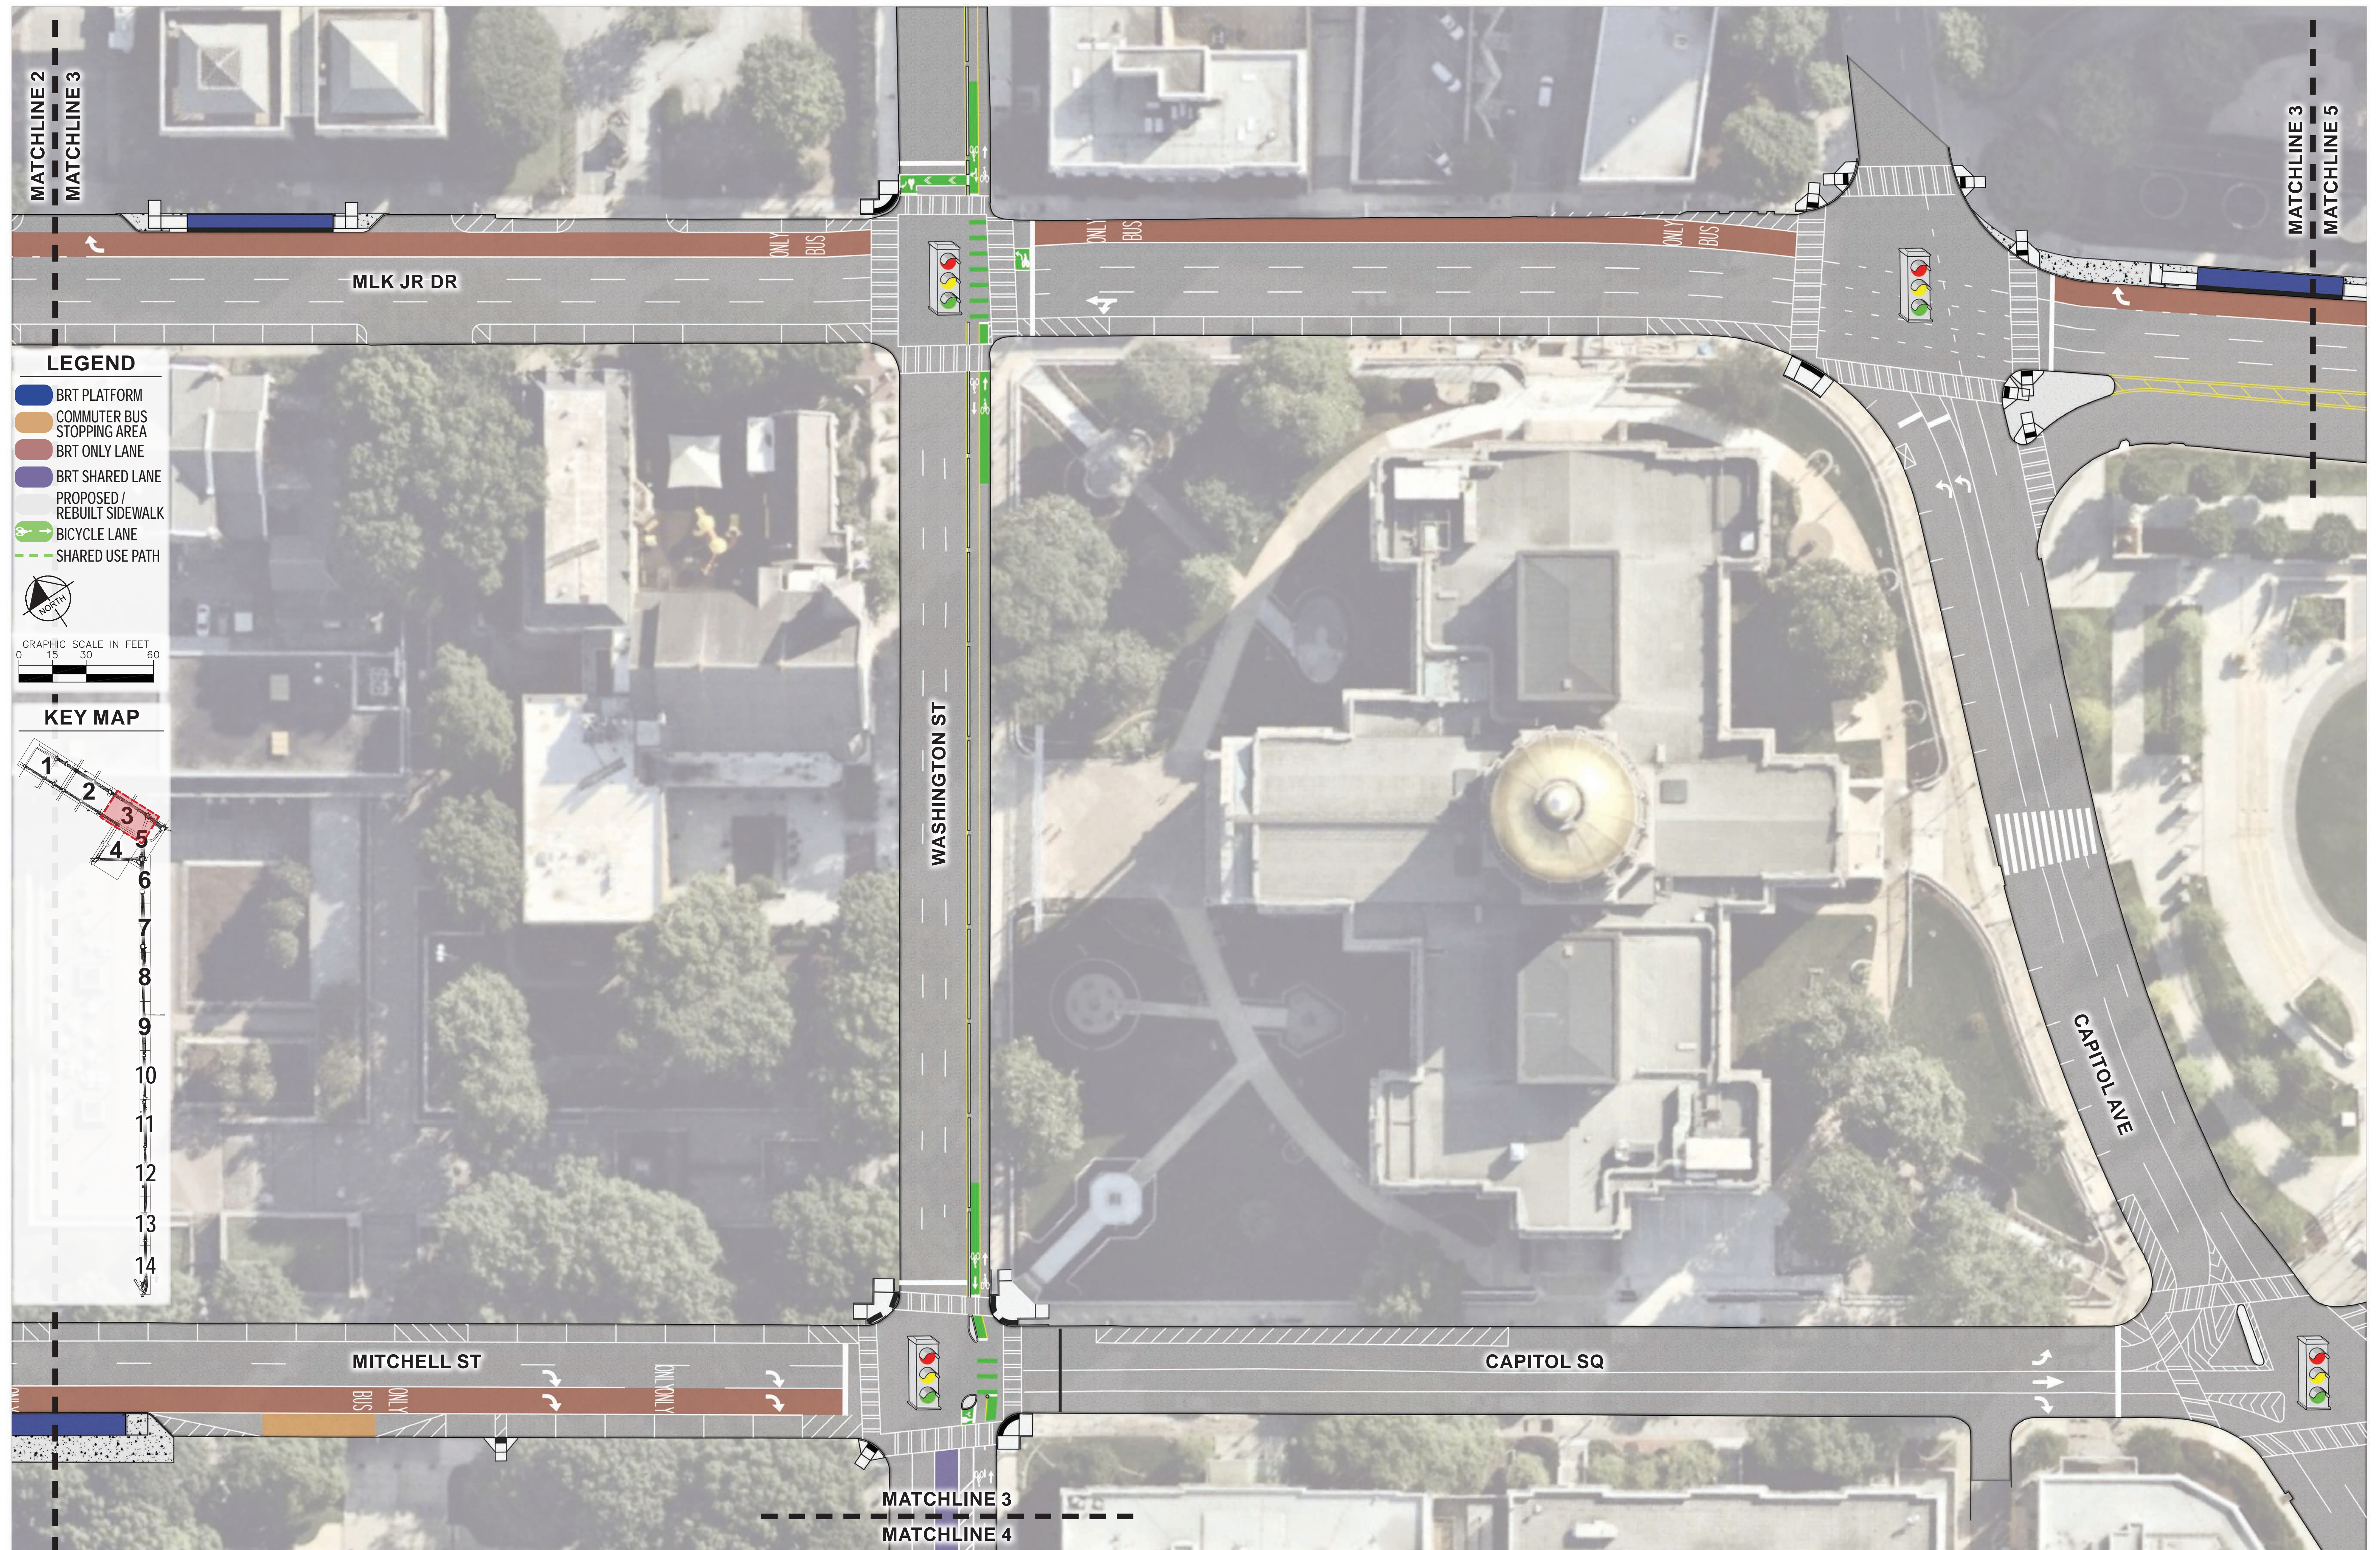

South Downtown

MLK Jr. Drive and Mitchell Street between Ted Turner Drive and Peachtree Street

South Downtown

MLK Jr. Drive and Mitchell Street between Peachtree Street and Central Avenue

South Downtown

MLK Jr. Drive and Mitchell Street between Central Avenue and Capitol Avenue

South Downtown

Washington Street and Memorial Drive

Capitol Gateway

Capitol Avenue between
Memorial Drive and MLK Jr. Drive

Capitol Gateway

Capitol Avenue between
Memorial Drive and I-20

Capitol Avenue between I-20 and Georgia Avenue

Curb and intersection to be designed and constructed by private developer, in coordination with the City of Atlanta.

Curb and intersection to be designed and constructed by private developer, in coordination with the City of Atlanta.

Peoplestown & Summerhill

Hank Aaron Drive between Georgia Avenue and Vanira Avenue

Peopletown

Hank Aaron Drive between Vanira Avenue and the Atlanta BeltLine