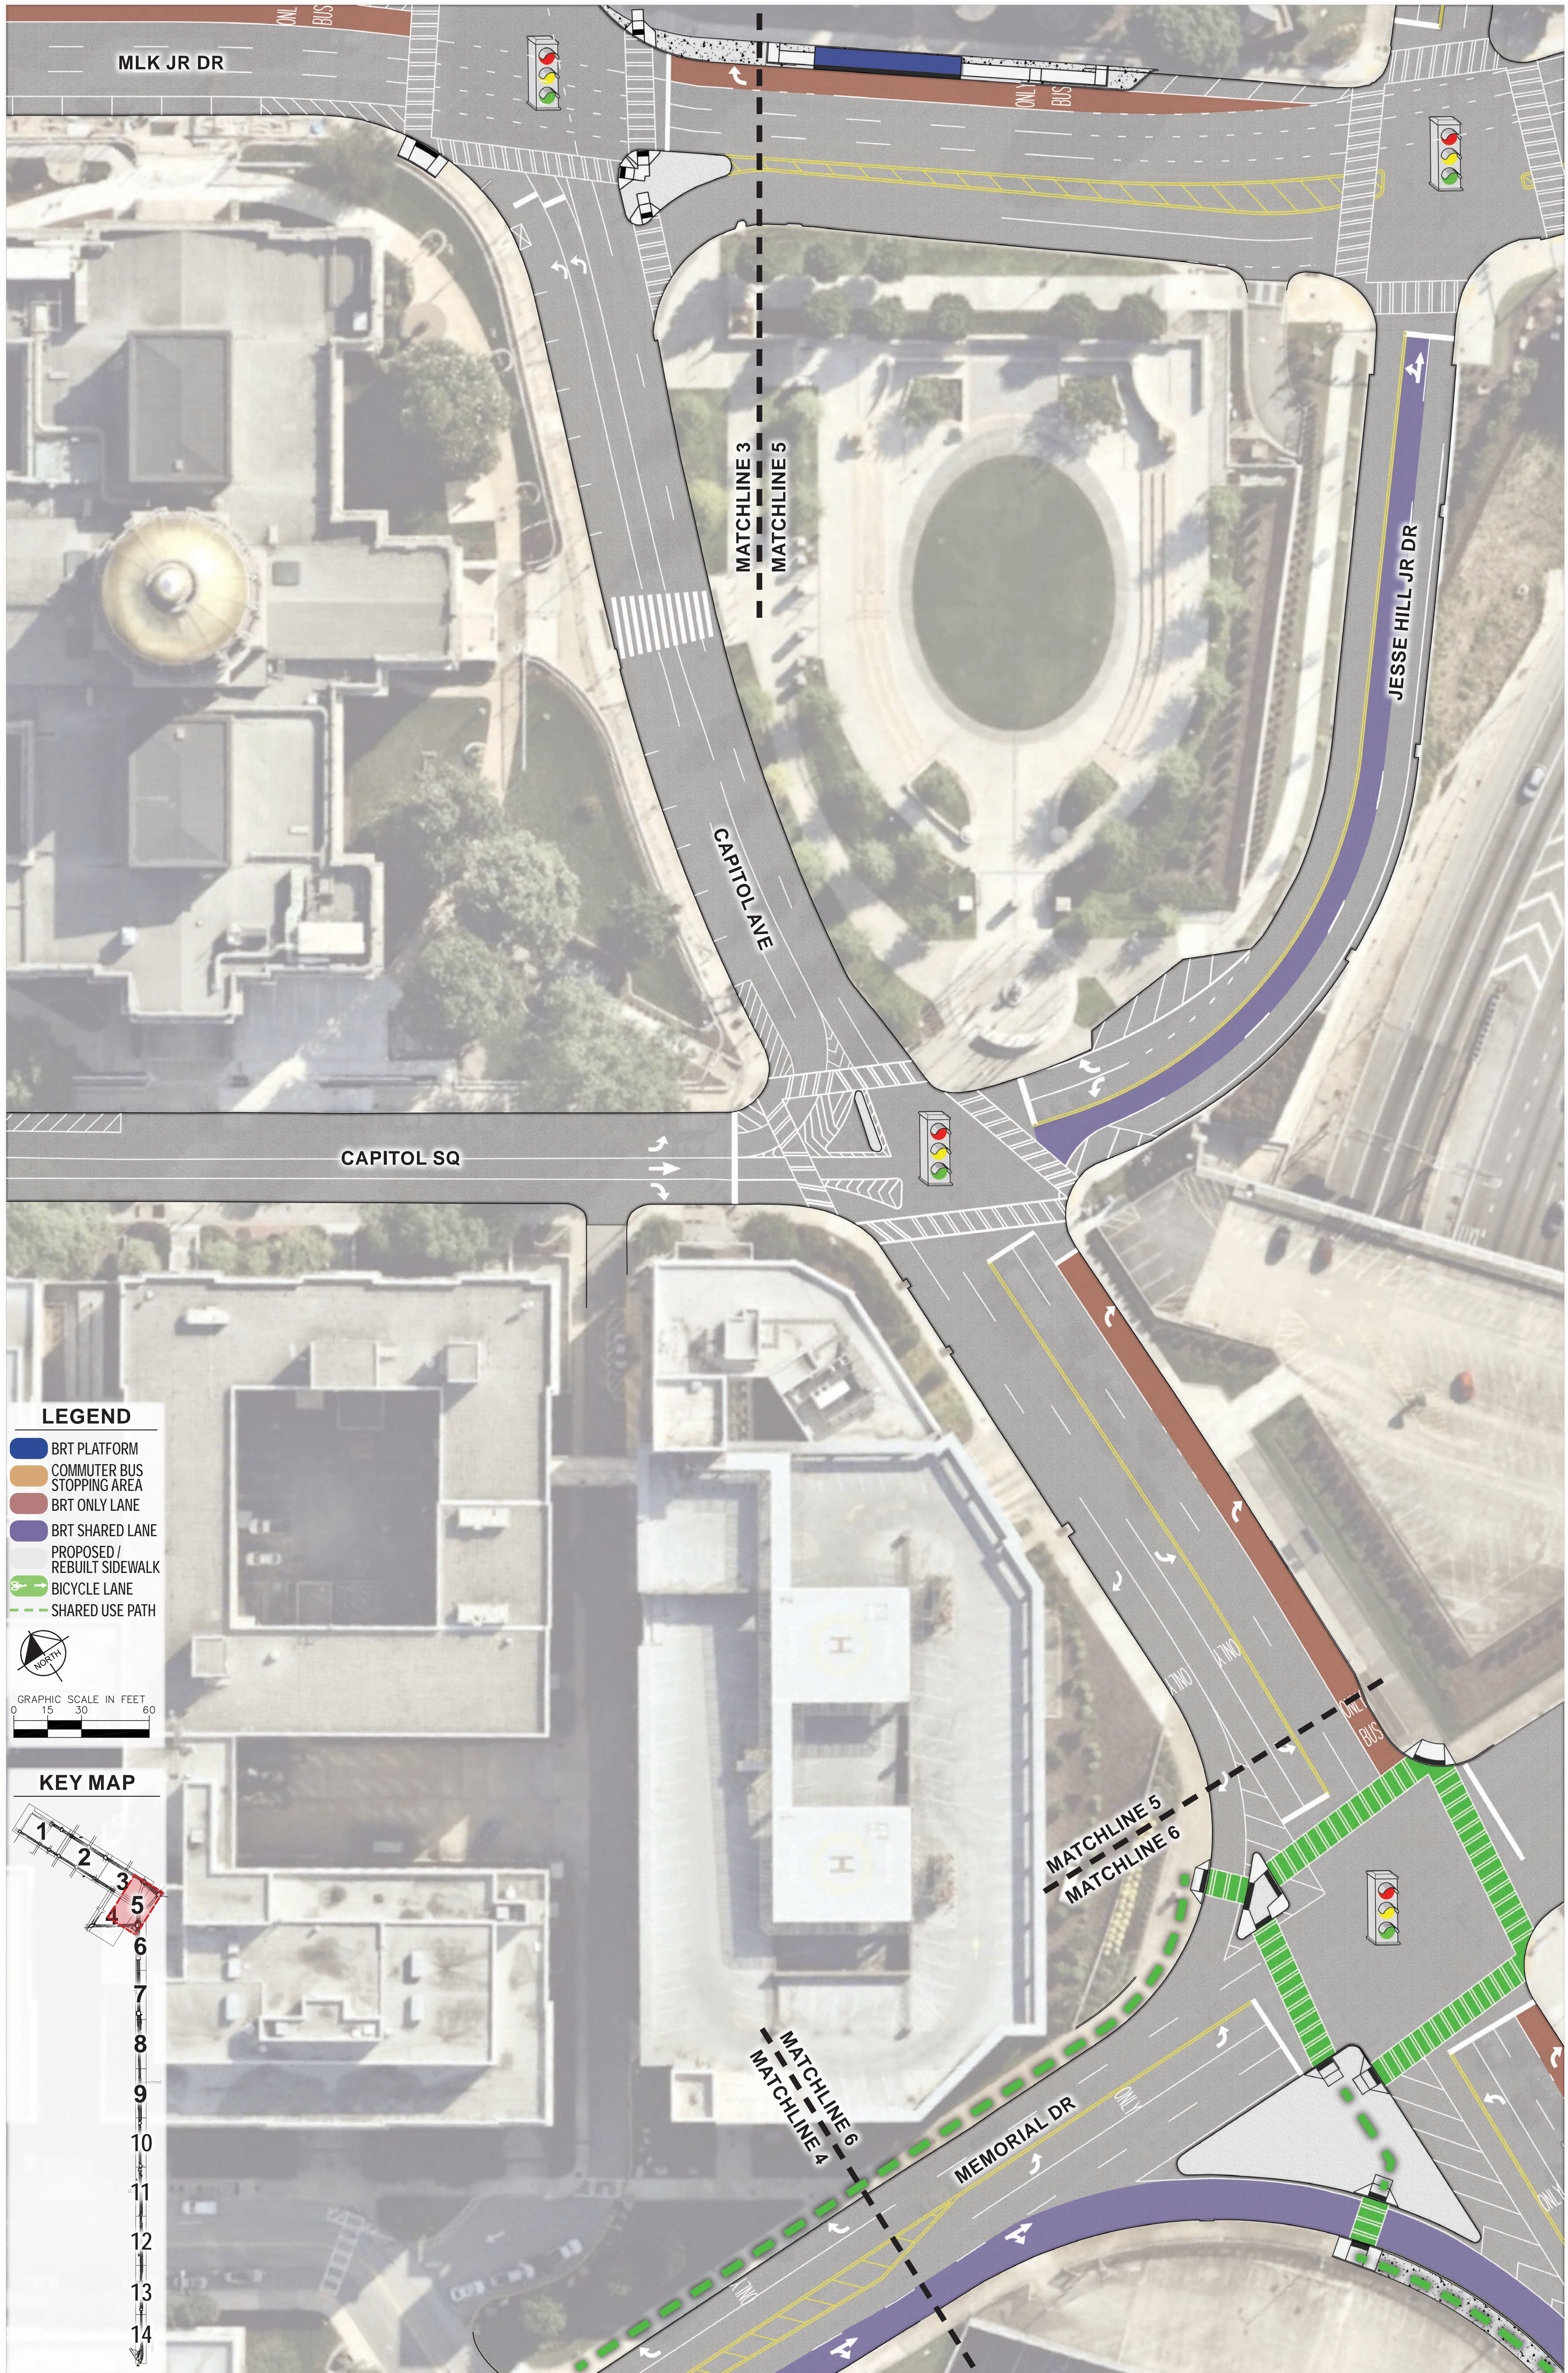

South Downtown

MLK Jr. Drive and Mitchell Street between Ted Turner Drive and Peachtree Street

South Downtown

MLK Jr. Drive and Mitchell Street between Peachtree Street and Central Avenue

South Downtown

MLK Jr. Drive and Mitchell Street between Central Avenue and Capitol Avenue

South Downtown

Washington Street and Memorial Drive

Capitol Gateway

Capitol Avenue between
Memorial Drive and MLK Jr. Drive

Capitol Gateway

Capitol Avenue between
Memorial Drive and I-20

Capitol Avenue between I-20 and Georgia Avenue

Curb and intersection to be designed and constructed by private developer, in coordination with the City of Atlanta.

Curb and intersection to be designed and constructed by private developer, in coordination with the City of Atlanta.

Peoplestown & Summerhill

Hank Aaron Drive between Georgia Avenue and Vanira Avenue

Peopletown

Hank Aaron Drive between Vanira Avenue and the Atlanta BeltLine