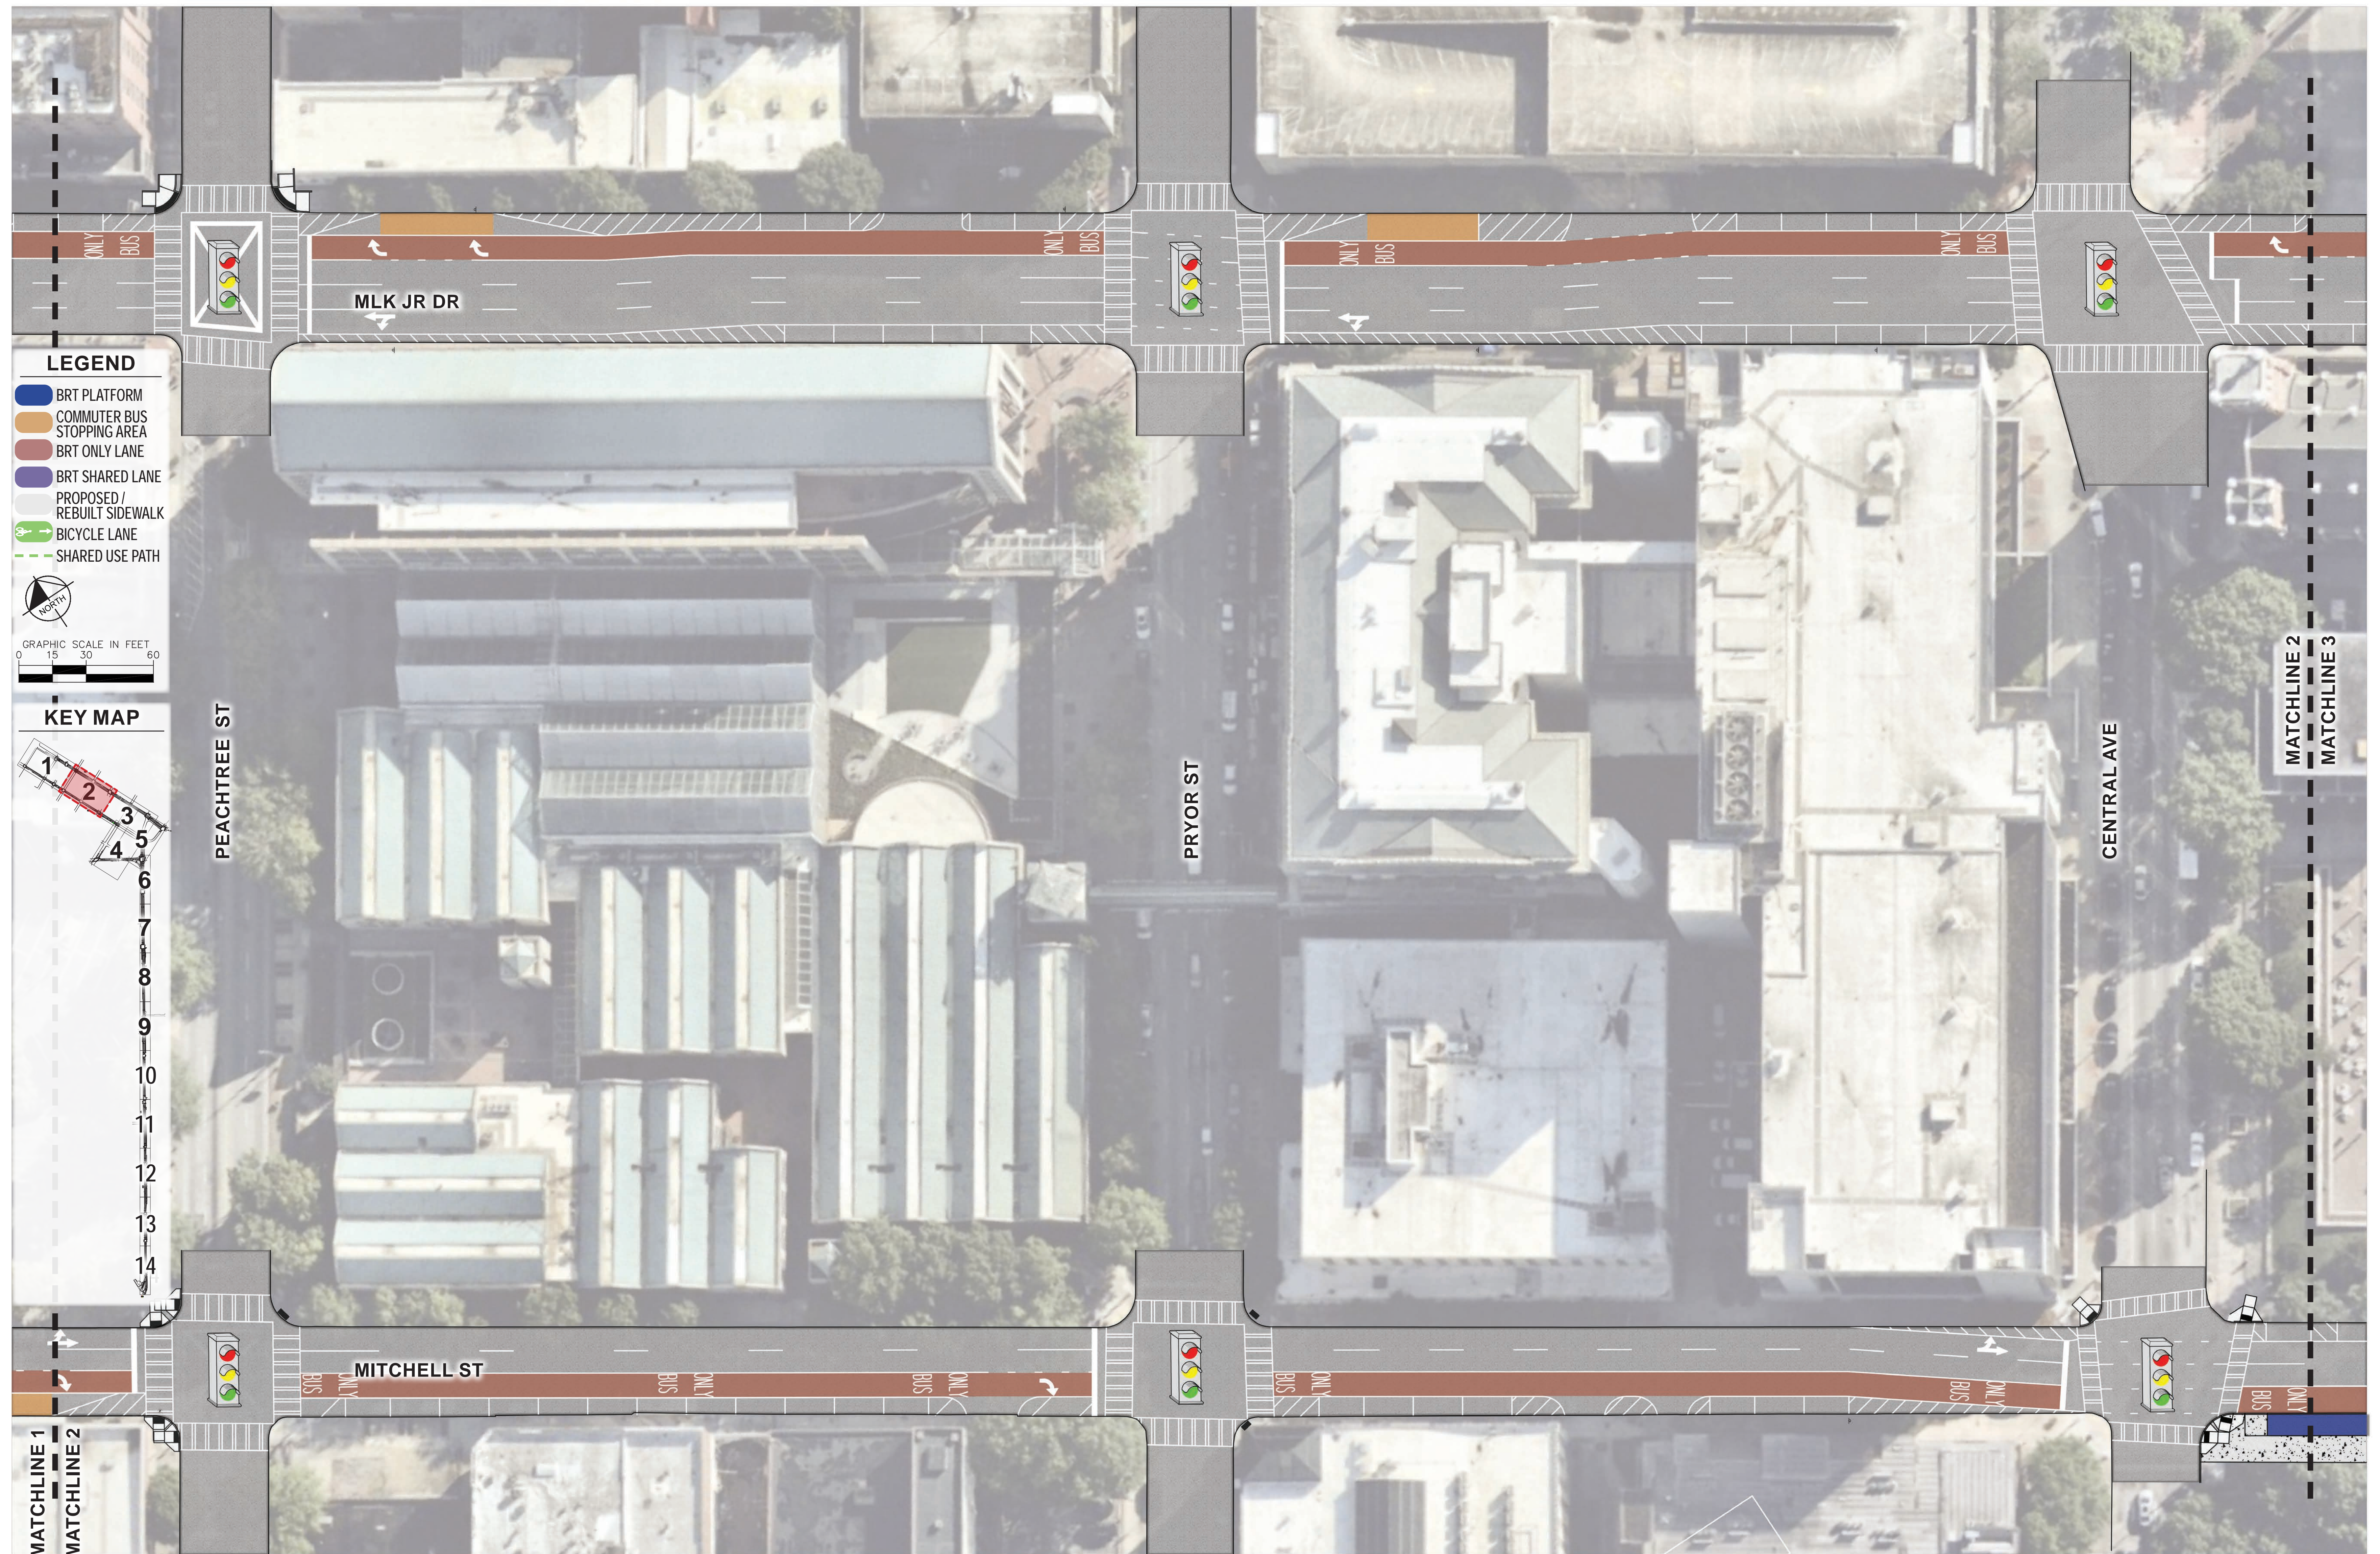

South Downtown

MLK Jr. Drive and Mitchell Street between Ted Turner Drive and Peachtree Street

South Downtown

MLK Jr. Drive and Mitchell Street between Peachtree Street and Central Avenue

South Downtown

MLK Jr. Drive and Mitchell Street between Central Avenue and Capitol Avenue

South Downtown

Washington Street and Memorial Drive

Capitol Gateway

Capitol Avenue between
Memorial Drive and MLK Jr. Drive

Capitol Gateway

Capitol Avenue between
Memorial Drive and I-20

Capitol Avenue between I-20 and Georgia Avenue

Peoplestown & Summerhill

Hank Aaron Drive between Georgia Avenue and Vanira Avenue

Peopletown

Hank Aaron Drive between Vanira Avenue and the Atlanta BeltLine