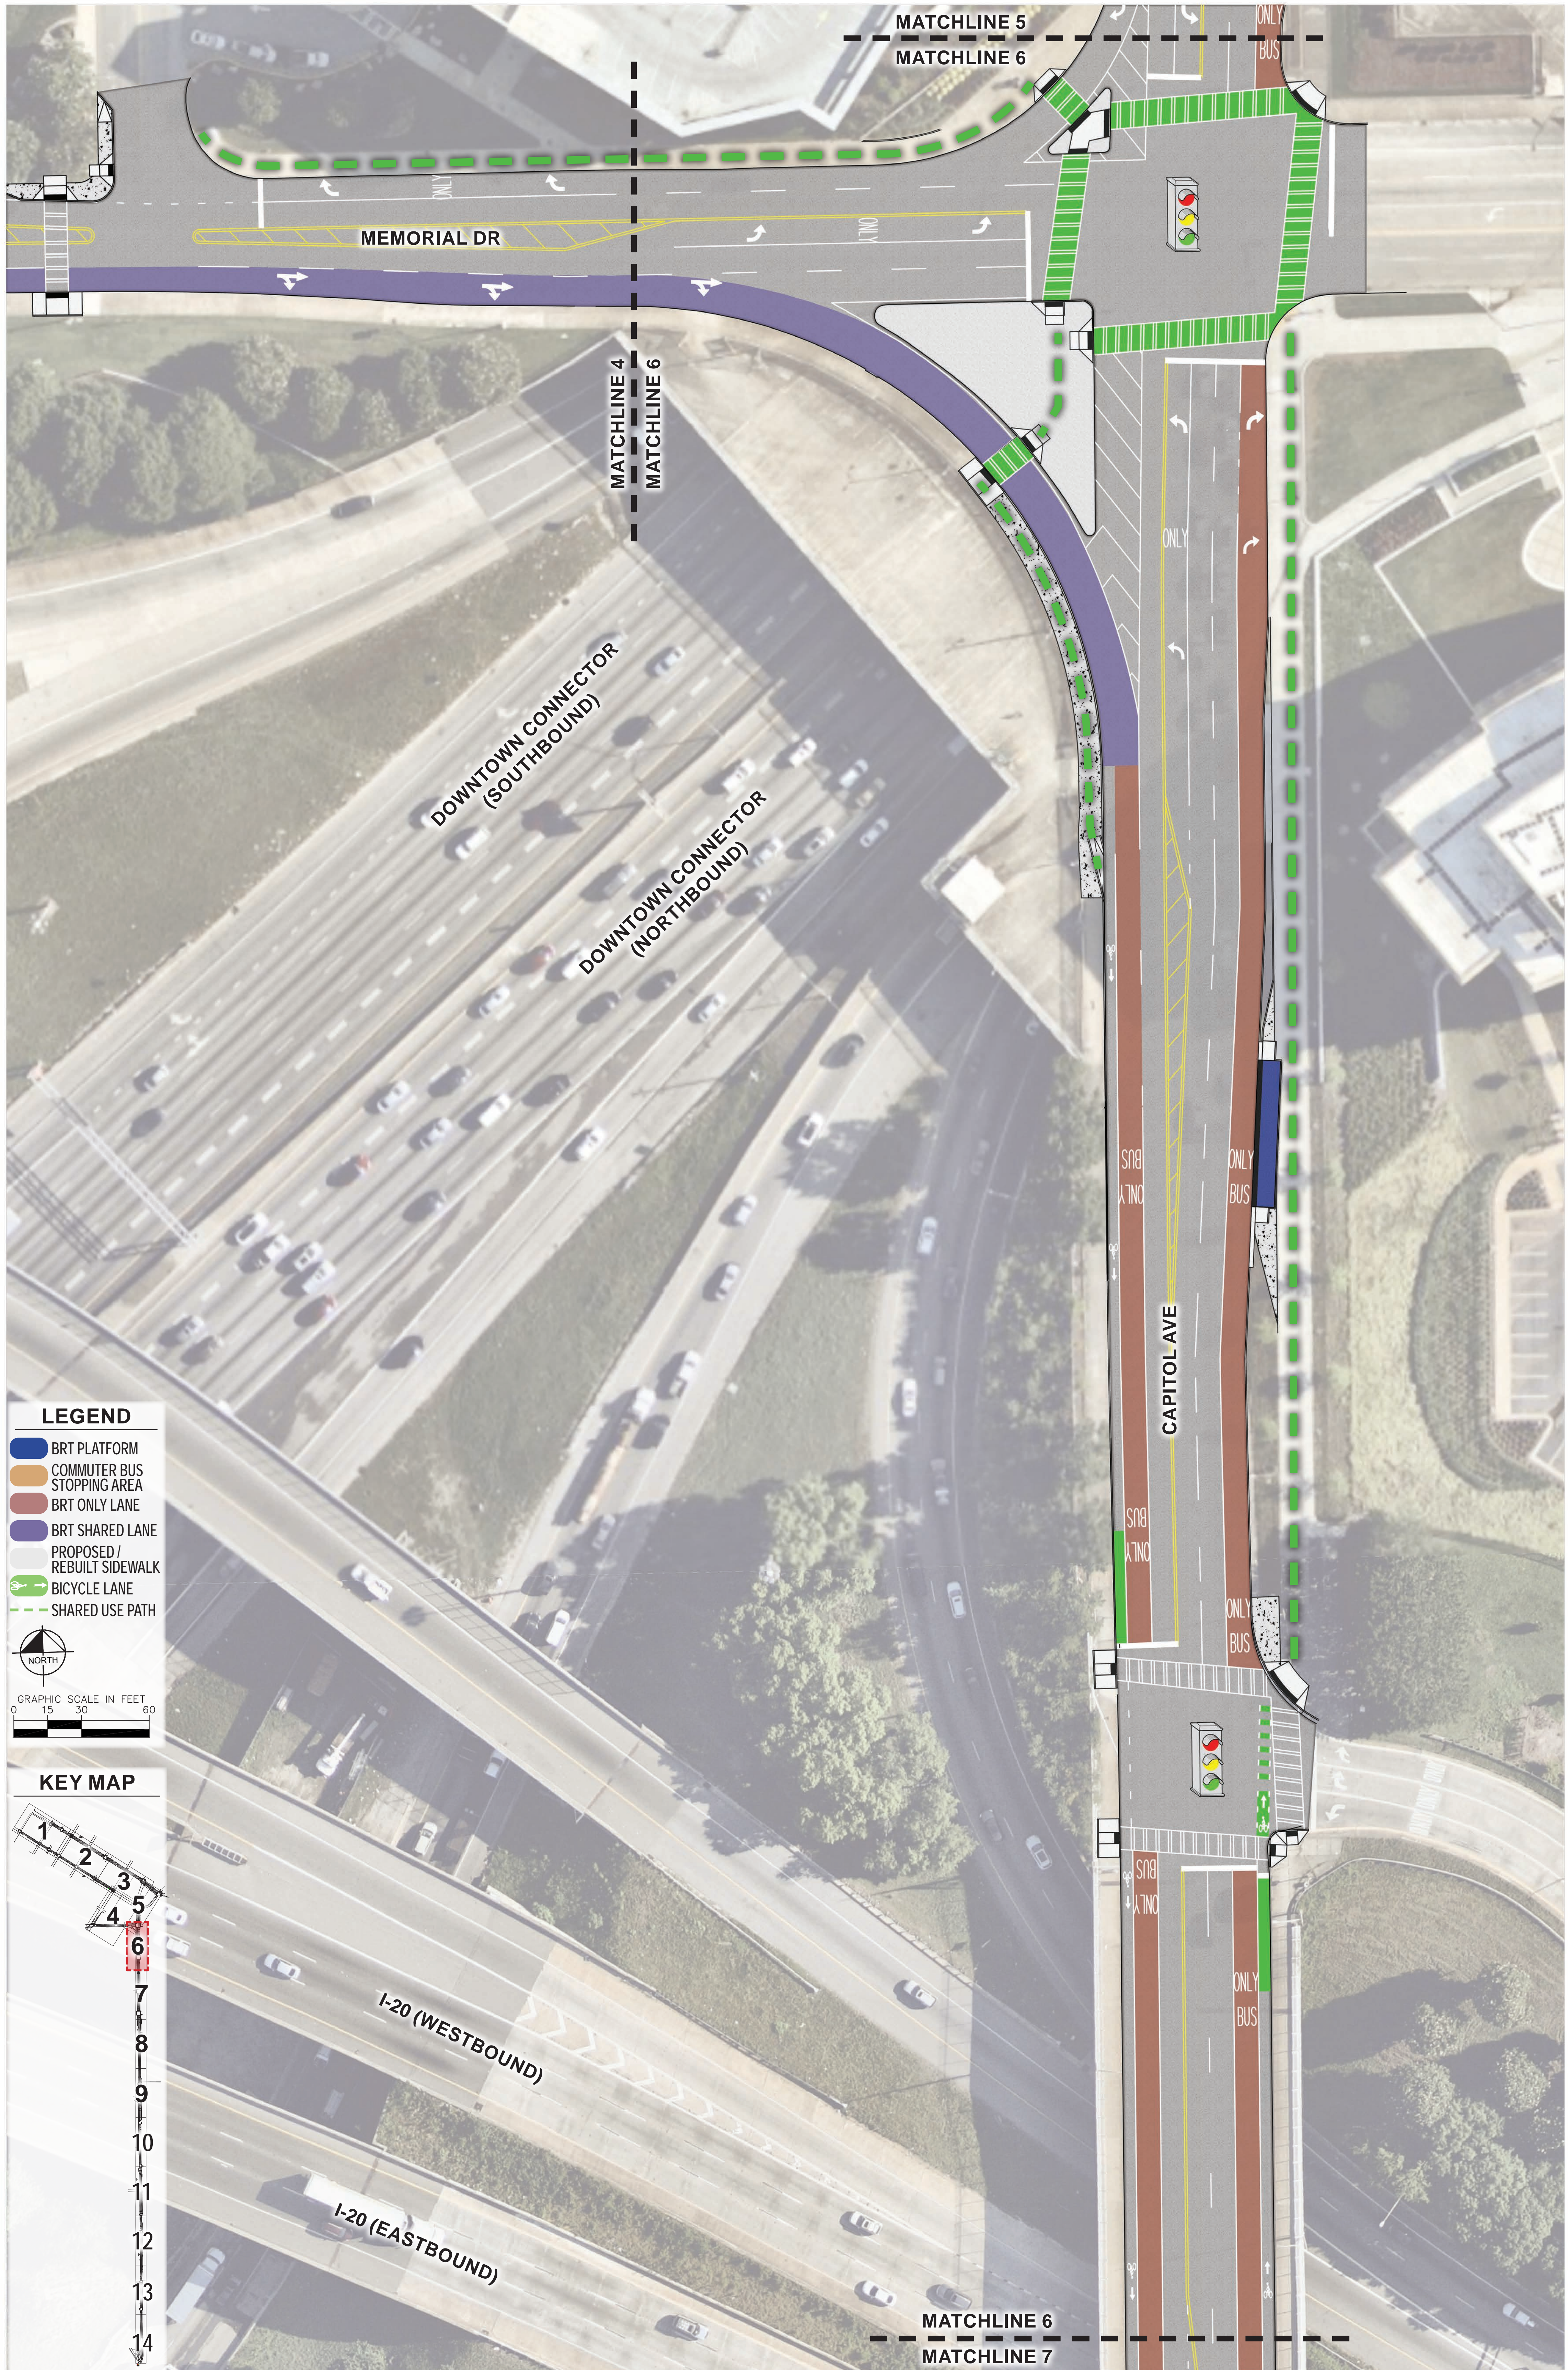

South Downtown

MLK Jr. Drive and Mitchell Street between Ted Turner Drive and Peachtree Street

South Downtown

MLK Jr. Drive and Mitchell Street between Peachtree Street and Central Avenue

South Downtown

MLK Jr. Drive and Mitchell Street between Central Avenue and Capitol Avenue

South Downtown

Washington Street and Memorial Drive

Capitol Gateway

Capitol Avenue between
Memorial Drive and MLK Jr. Drive

Capitol Gateway

Capitol Avenue between
Memorial Drive and I-20

Capitol Avenue between I-20 and Georgia Avenue

Curb and intersection to be designed and constructed by private developer, in coordination with the City of Atlanta.

Curb and intersection to be designed and constructed by private developer, in coordination with the City of Atlanta.

Peoplestown & Summerhill

Hank Aaron Drive between Georgia Avenue and Vanira Avenue

Peopletown

Hank Aaron Drive between Vanira Avenue and the Atlanta BeltLine