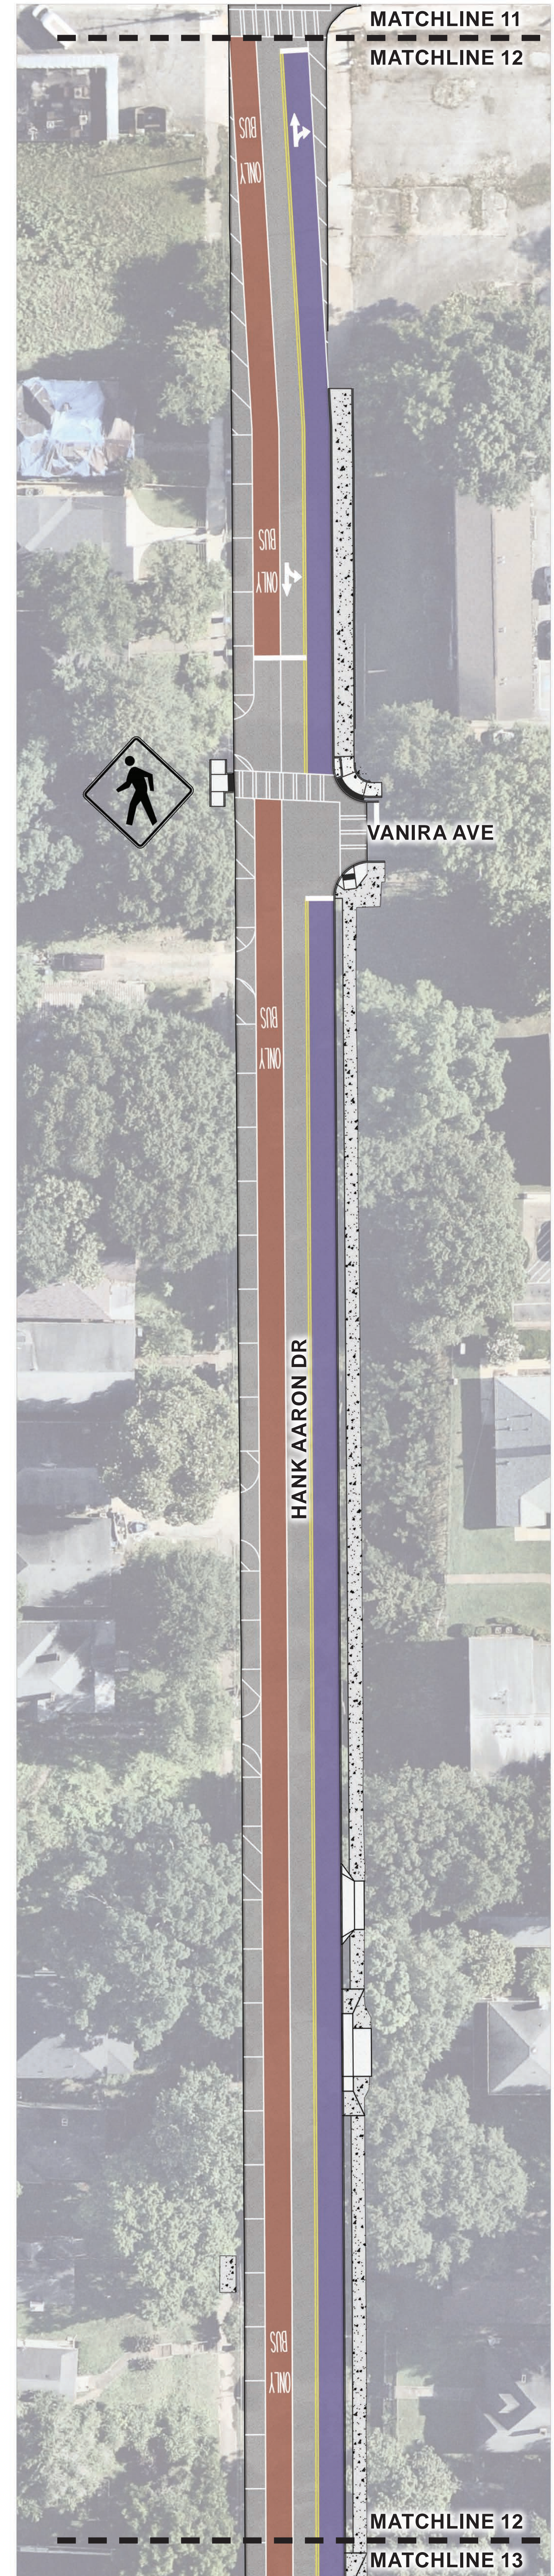

South Downtown

MLK Jr. Drive and Mitchell Street between Ted Turner Drive and Peachtree Street

South Downtown

MLK Jr. Drive and Mitchell Street between Peachtree Street and Central Avenue

South Downtown

MLK Jr. Drive and Mitchell Street between Central Avenue and Capitol Avenue

South Downtown

Washington Street and Memorial Drive

Capitol Gateway

Capitol Avenue between
Memorial Drive and MLK Jr. Drive

Capitol Gateway

Capitol Avenue between
Memorial Drive and I-20

Capitol Avenue between I-20 and Georgia Avenue

Curb and intersection to be designed and constructed by private developer, in coordination with the City of Atlanta.

Curb and intersection to be designed and constructed by private developer, in coordination with the City of Atlanta.

Peoplestown & Summerhill

Hank Aaron Drive between Georgia Avenue and Vanira Avenue

Peopletown

Hank Aaron Drive between Vanira Avenue and the Atlanta BeltLine