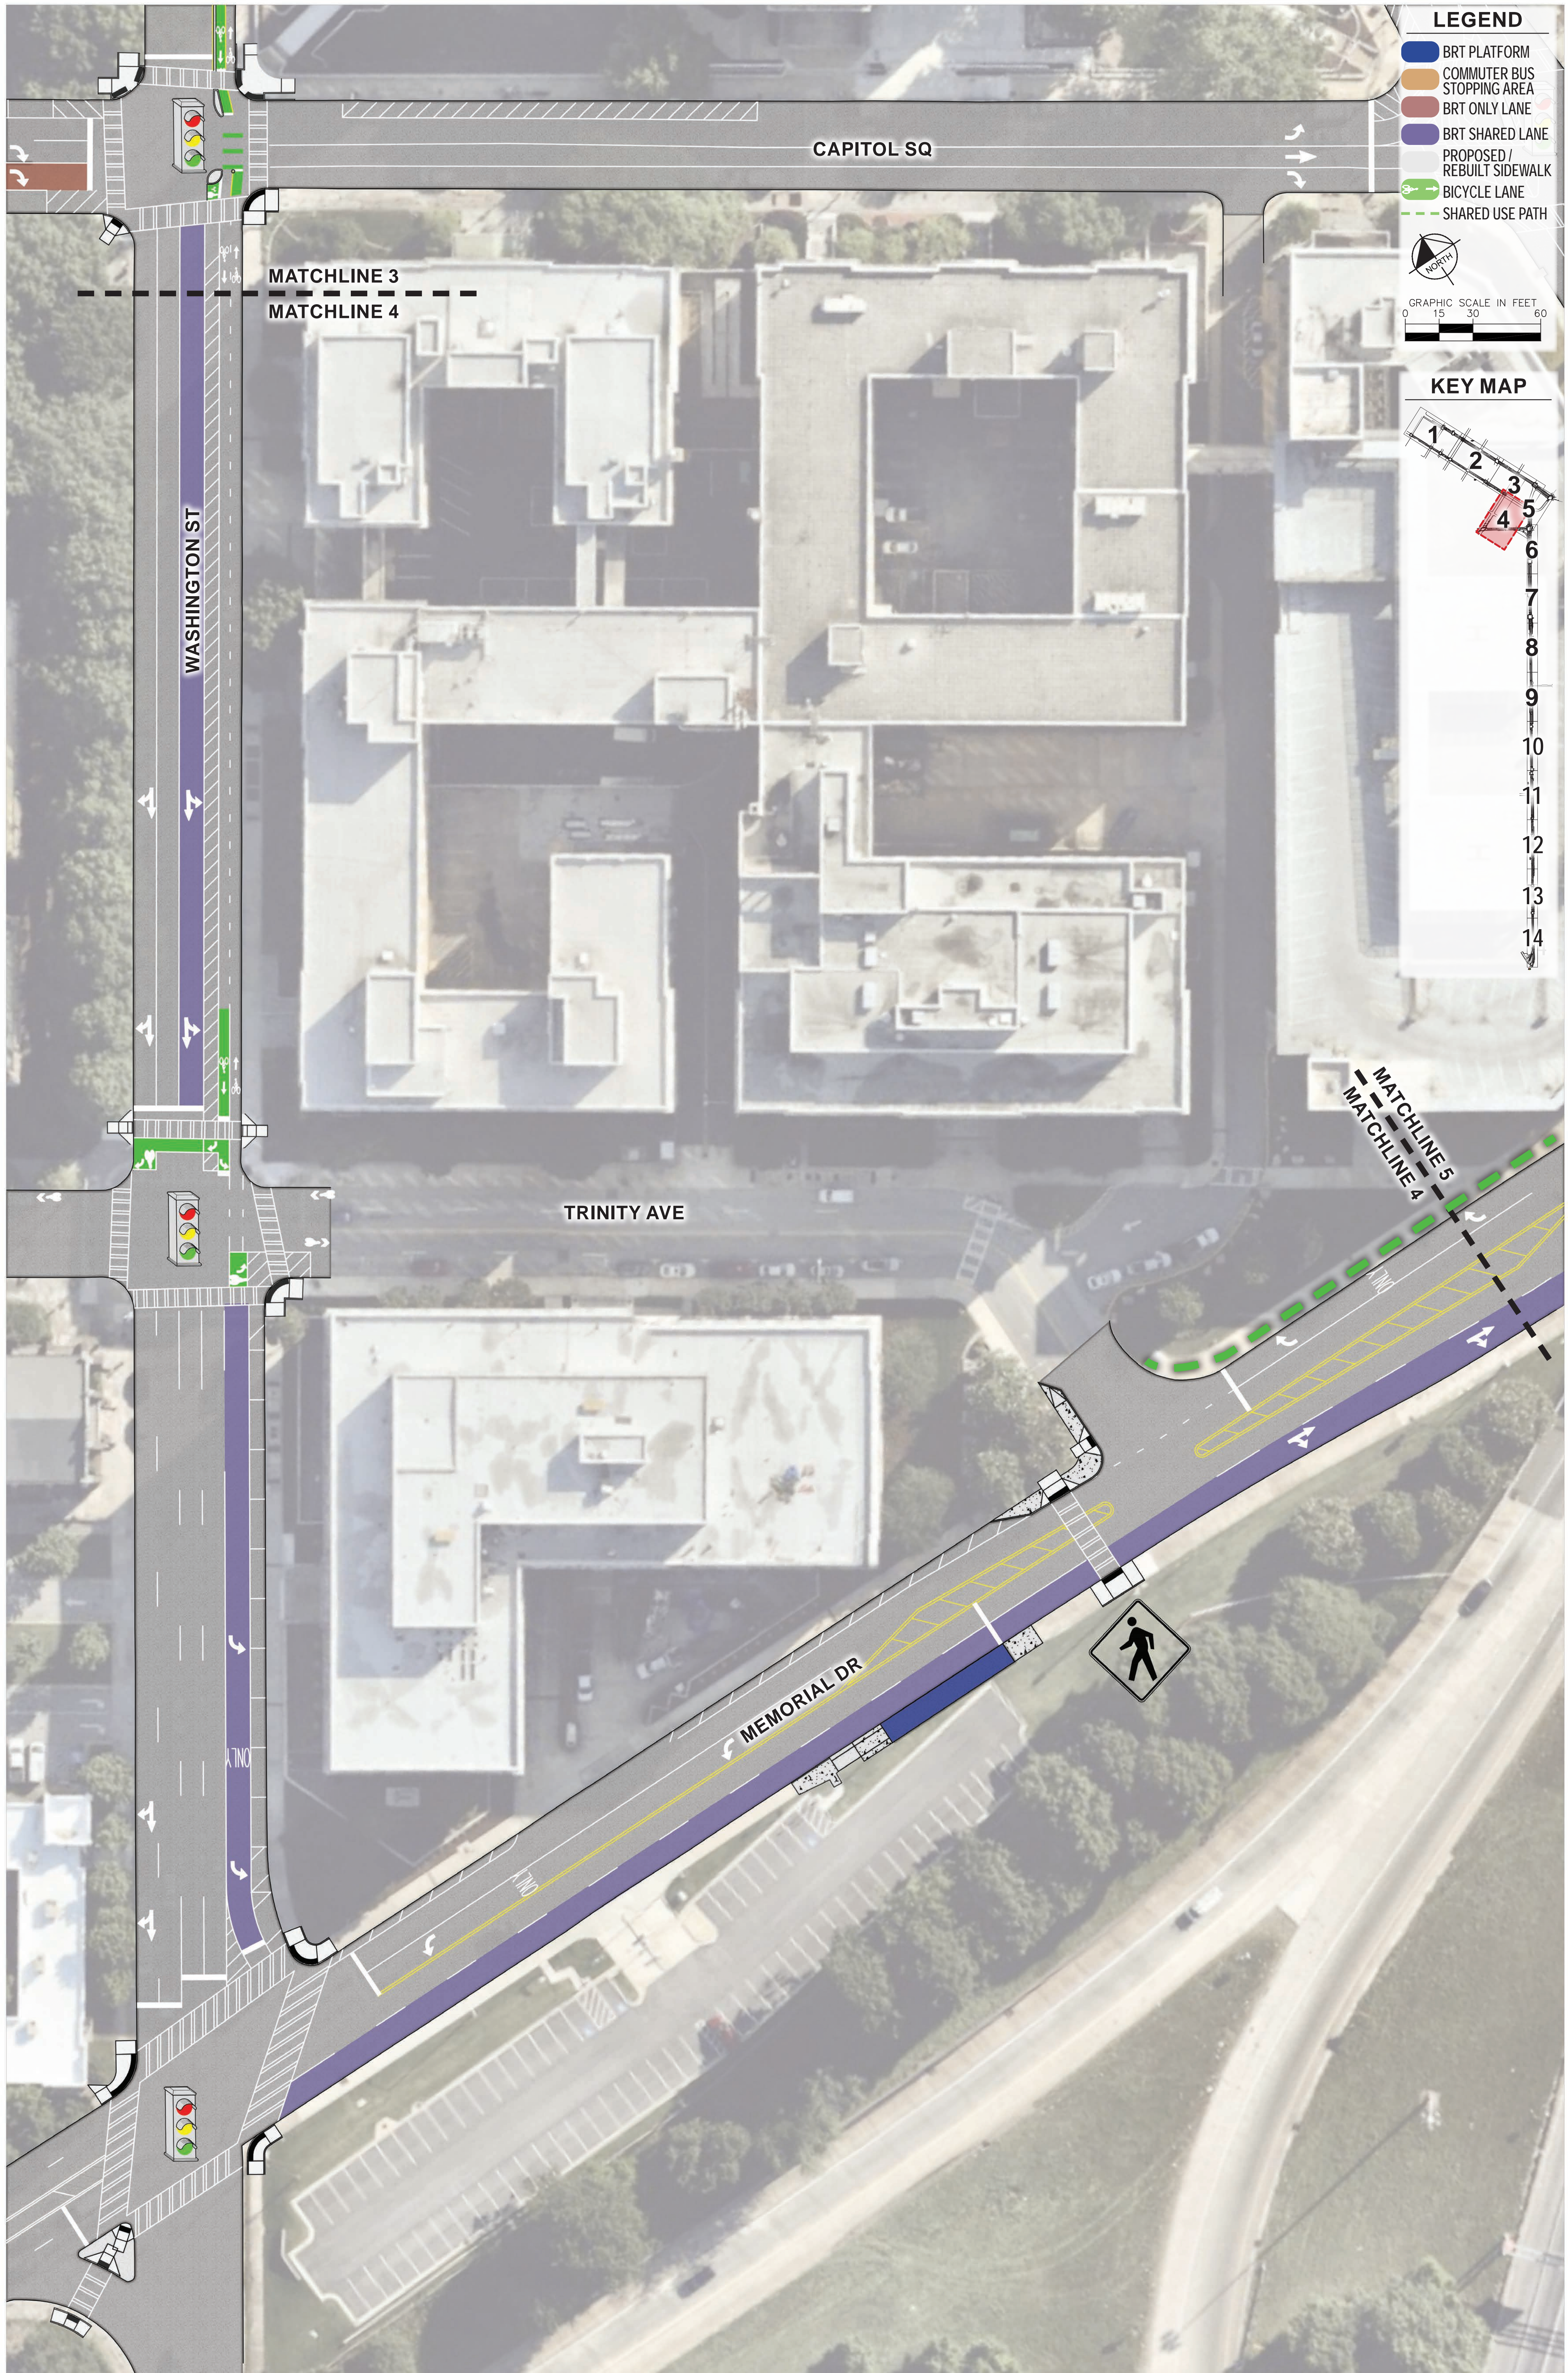

South Downtown

MLK Jr. Drive and Mitchell Street between Ted Turner Drive and Peachtree Street

South Downtown

MLK Jr. Drive and Mitchell Street between Peachtree Street and Central Avenue

South Downtown

MLK Jr. Drive and Mitchell Street between Central Avenue and Capitol Avenue

South Downtown

Washington Street and Memorial Drive

Capitol Gateway

Capitol Avenue between
Memorial Drive and MLK Jr. Drive

Capitol Gateway

Capitol Avenue between
Memorial Drive and I-20

Capitol Avenue between I-20 and Georgia Avenue

Curb and intersection to be designed and constructed by private developer, in coordination with the City of Atlanta.

Curb and intersection to be designed and constructed by private developer, in coordination with the City of Atlanta.

Peoplestown & Summerhill

Hank Aaron Drive between Georgia Avenue and Vanira Avenue

Peopletown

Hank Aaron Drive between Vanira Avenue and the Atlanta BeltLine