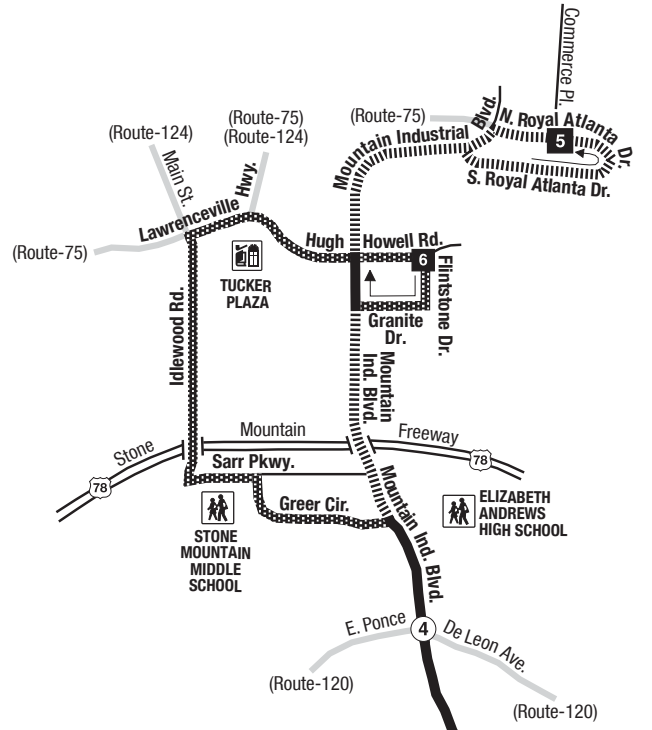

NORTH
NORTE

INTERSECTING ROUTES
Rutas Intersectando

||||| **ALTERNATING TRIPS VIA S. ROYAL ATLANTA DR.**
Viajes alternativo a través S. Royal Atlanta Dr.

~~~~~ **ALTERNATING TRIPS VIA GREER CIRCLE.**  
Viajes alternativo a través Greer Circle.

■ ■ ■ **SERVICE TO EAST DEKALB CAMPUS**  
**SCHOOL DAYS ONLY.**  
Servicio en la Dekalb East Campus solamente cuando hay classes.

**Routes intersecting at Kensington Station:**  
**Rutas intersectando en la Estación Kensington:**

- 8-North Druid Hills Road
- 21-Memorial Drive
- 86-Fairington Road
- 115-Covington Highway
- 119-Hairston Road/Stone Mountain Village
- 121-Memorial Drive/North Hairston Road
- 125-Clarkston
- 221-Memorial Drive Limited (Weekdays-Peak Only)