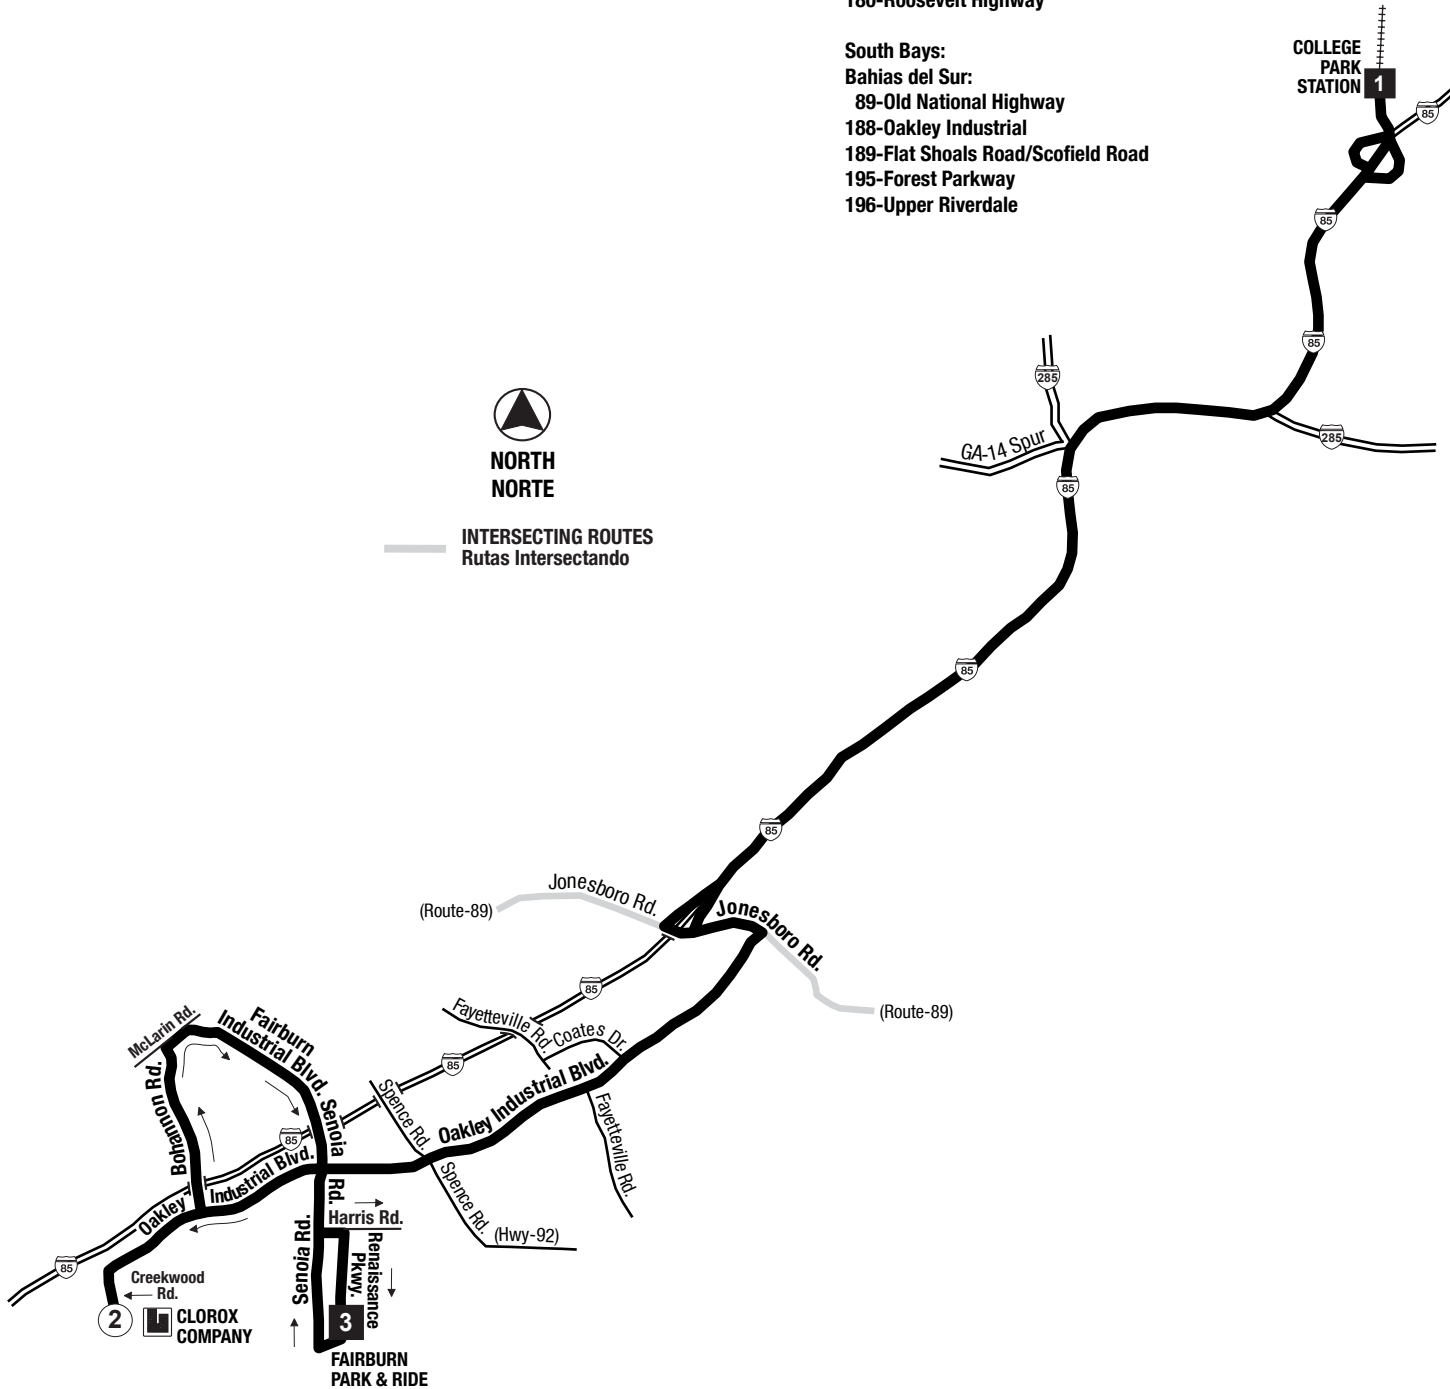

**Routes intersecting at College Park Station:  
Rutas intersectando en la Estación College Park:**

**North Bays:**

- Bahias del Norte:**
- 82-Camp Creek/South Fulton Parkway
- 93-Headland Drive/Main Street
- 172-Sylvan Road/Virginia Avenue
- 180-Roosevelt Highway

**South Bays:**

- Bahias del Sur:**
- 89-Old National Highway
- 188-Oakley Industrial
- 189-Flat Shoals Road/Scofield Road
- 195-Forest Parkway
- 196-Upper Riverdale

RED/GOLD RAIL LINE

COLLEGE  
PARK  
STATION 1

**NORTH  
NORTE**

**INTERSECTING ROUTES  
Rutas Intersectando**

2 CLOROX COMPANY

3 FAIRBURN  
PARK & RIDE