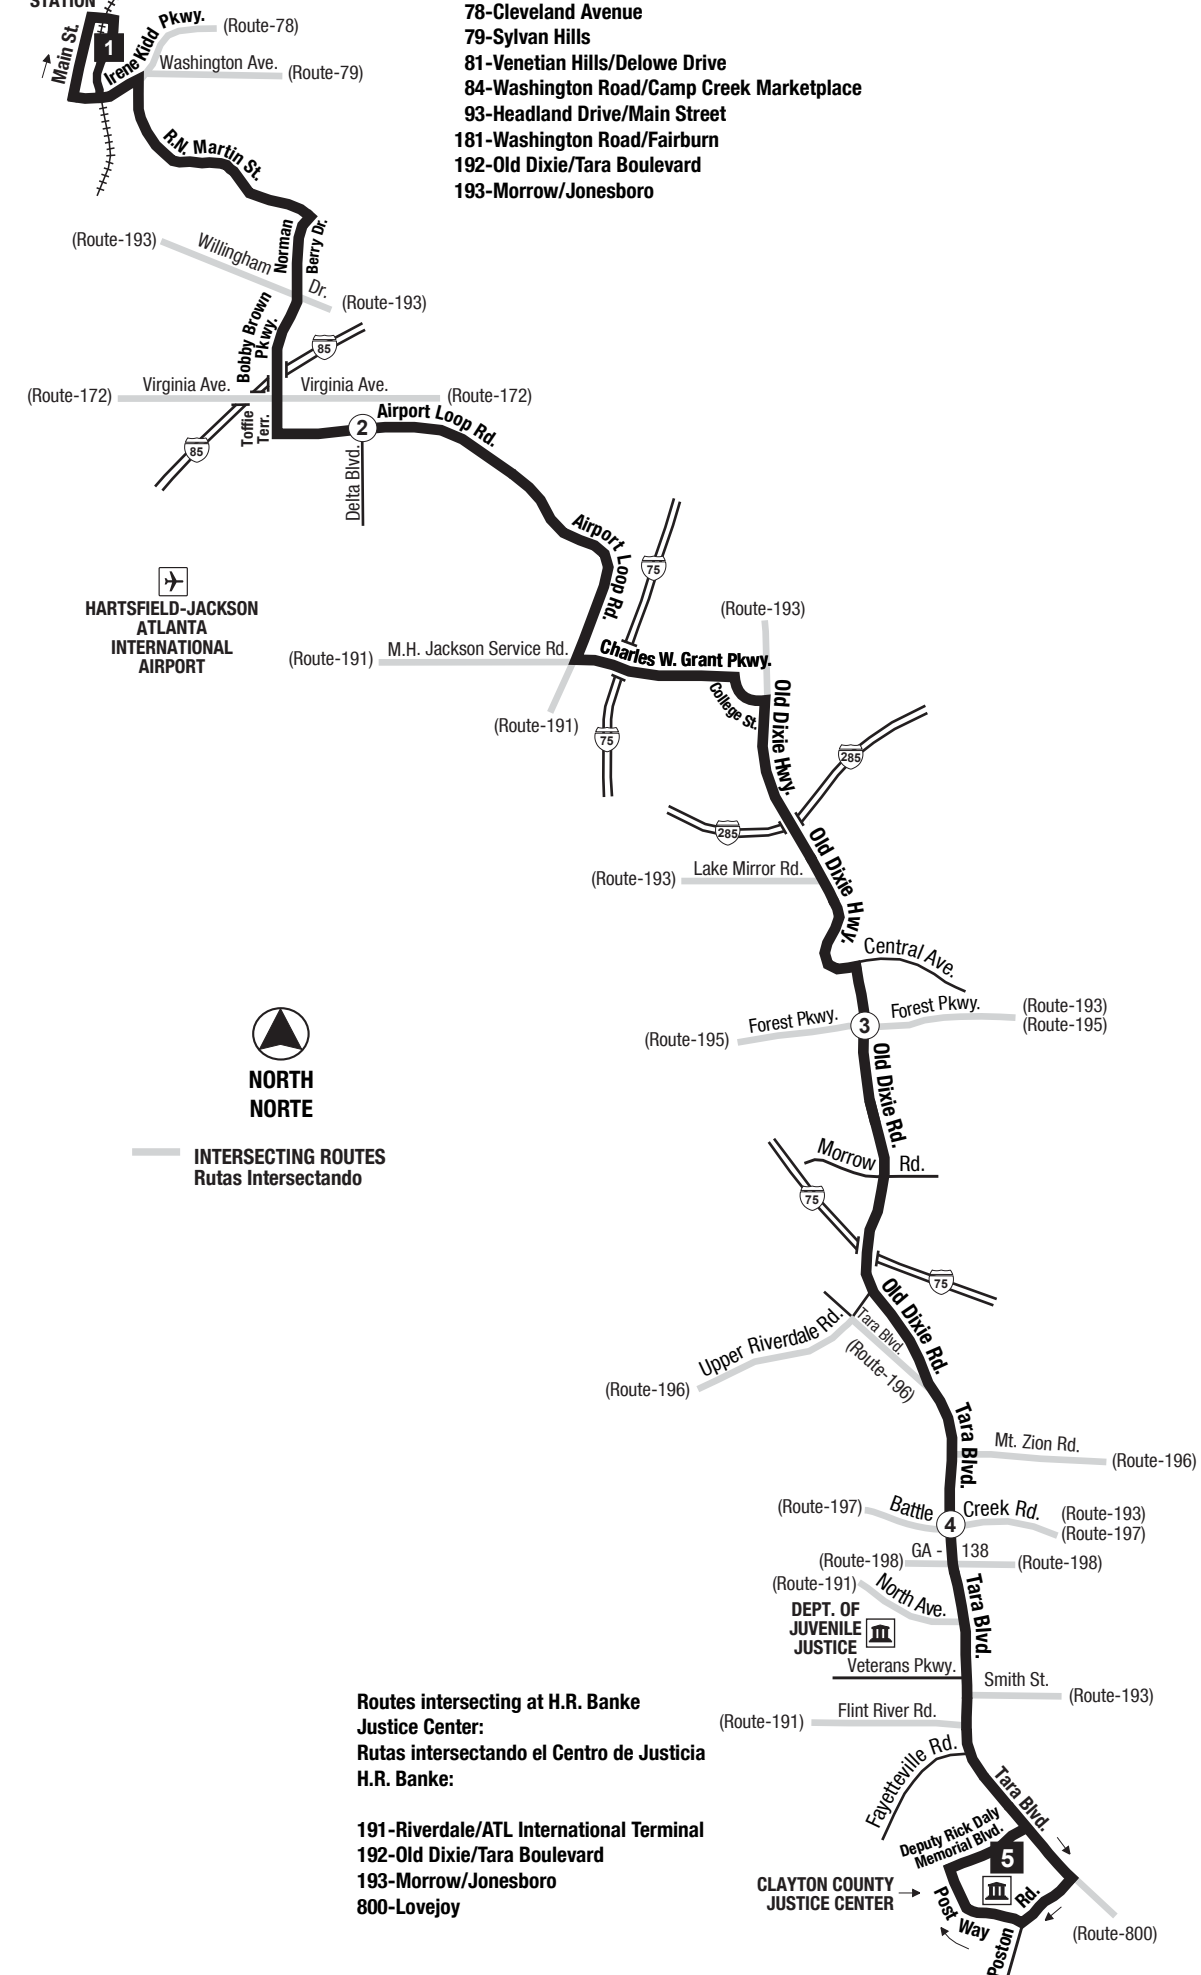

RED/GOLD RAIL LINE

EAST POINT STATION

**Routes intersecting at East Point Station:  
Rutas intersectando en la Estación East Point:**

- 78-Cleveland Avenue
- 79-Sylvan Hills
- 81-Venetian Hills/Delowe Drive
- 84-Washington Road/Camp Creek Marketplace
- 93-Headland Drive/Main Street
- 181-Washington Road/Fairburn
- 192-Old Dixie/Tara Boulevard
- 193-Morrow/Jonesboro

**NORTH  
NORTE**

INTERSECTING ROUTES  
Rutas Intersectando

**Routes intersecting at H.R. Banke  
Justice Center:  
Rutas intersectando el Centro de Justicia  
H.R. Banke:**

- 191-Riverdale/ATL International Terminal
- 192-Old Dixie/Tara Boulevard
- 193-Morrow/Jonesboro
- 800-Lovejoy