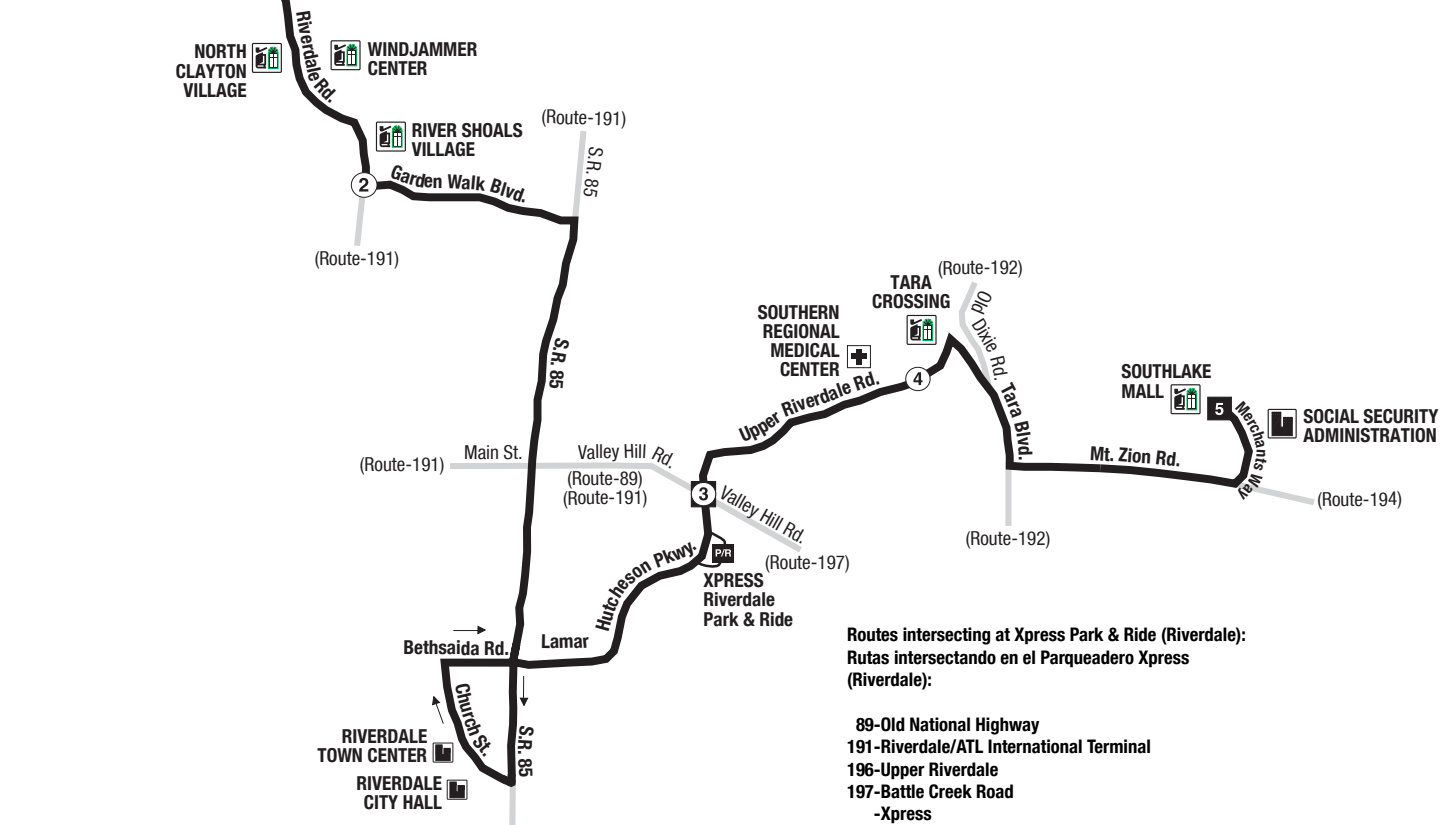

Routes intersecting at College Park Station:
Rutas intersectando en la Estación College Park:

North Bays:
Bahías del Norte:
 82-Camp Creek/South Fulton Parkway
 93-Headland Drive/Main Street
 172-Sylvan Road/Virginia Avenue
 180-Roosevelt Highway

South Bays:
Bahías del Sur:
 89-Old National Highway
 188-Oakley Industrial
 189-Flat Shoals Road/Scotfield
 195-Forest Parkway
 196-Upper Riverdale

INTERSECTING ROUTES
 Rutas Intersectando

Routes intersecting at Riverdale Town Center:
Rutas intersectando en el Riverdale Town Center:

89-Old National Highway
 196-Upper Riverdale
 197-Battle Creek Road
 198-Southlake Parkway

Routes intersecting at Xpress Park & Ride (Riverdale):
Rutas intersectando en el Parquadero Xpress (Riverdale):

89-Old National Highway
 191-Riverdale/ATL International Terminal
 196-Upper Riverdale
 197-Battle Creek Road
 -Xpress