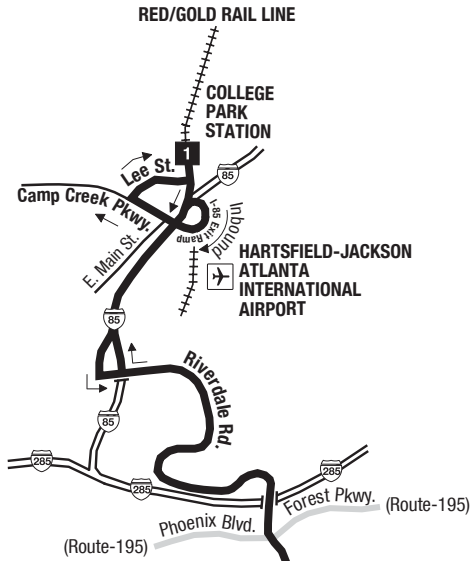

Routes intersecting at College Park Station:
Rutas intersectando en la Estación College Park:

North Bays:
Bahías del Norte:
 82-Camp Creek/South Fulton Parkway
 93-Headland Drive/Main Street
 172-Sylvan Road/Virginia Avenue
 180-Roosevelt Highway

South Bays:
Bahías del Sur:
 89-Old National Highway
 188-Oakley Industrial
 189-Flat Shoals Road/Scotfield
 195-Forest Parkway
 196-Upper Riverdale

INTERSECTING ROUTES
 Rutas Intersectando

Routes intersecting at Riverdale Town Center:
Rutas intersectando en el Riverdale Town Center:

89-Old National Highway
 196-Upper Riverdale
 197-Battle Creek Road
 198-Southlake Parkway

Routes intersecting at Xpress Park & Ride (Riverdale):
Rutas intersectando en el Parquadero Xpress (Riverdale):

89-Old National Highway
 191-Riverdale/ATL International Terminal
 196-Upper Riverdale
 197-Battle Creek Road
 -Xpress