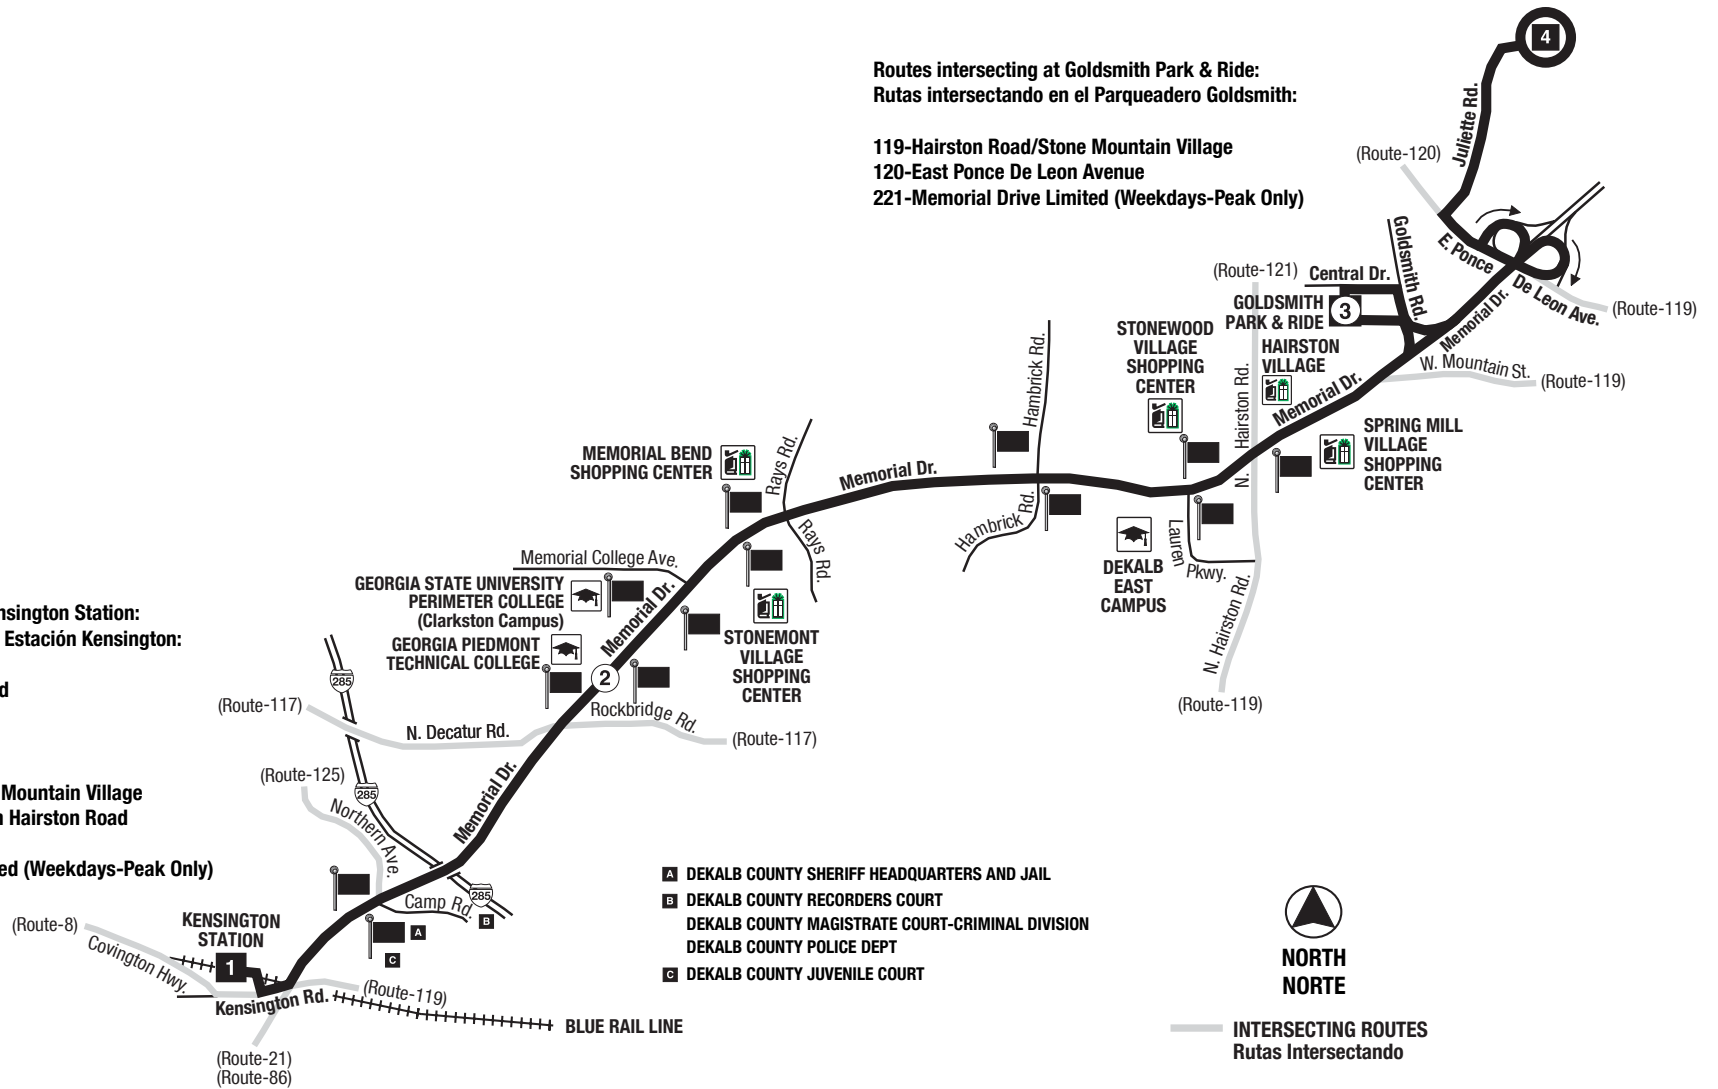

**Routes intersecting at Kensington Station:
Rutas intersectando en la Estación Kensington:**

- 8-North Druid Hills Road
- 21-Memorial Drive
- 86-Fairington Road
- 115-Covington Highway
- 119-Hairston Road/Stone Mountain Village
- 121-Memorial Drive/North Hairston Road
- 125-Clarkston
- 221-Memorial Drive Limited (Weekdays-Peak Only)

**Routes intersecting at Goldsmith Park & Ride:
Rutas intersectando en el Parqueadero Goldsmith:**

- 119-Hairston Road/Stone Mountain Village
- 120-East Ponce De Leon Avenue
- 221-Memorial Drive Limited (Weekdays-Peak Only)

- A** DEKALB COUNTY SHERIFF HEADQUARTERS AND JAIL
- B** DEKALB COUNTY RECORDERS COURT
DEKALB COUNTY MAGISTRATE COURT-CRIMINAL DIVISION
DEKALB COUNTY POLICE DEPT
- C** DEKALB COUNTY JUVENILE COURT

**NORTH
NORTE**

**INTERSECTING ROUTES
Rutas Intersectando**

**Bus stop at these locations only.
Las paradas de autobús sólo en estos lugares.**