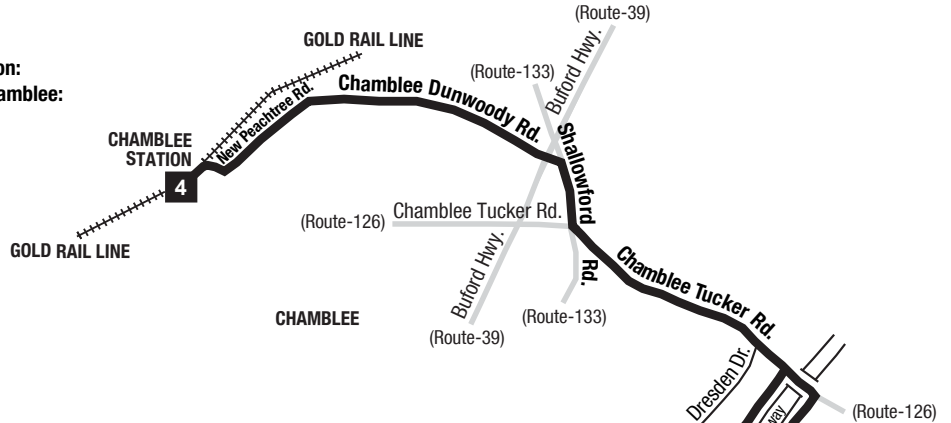

**Routes intersecting at Chamblee Station:
Rutas intersectando en la Estación Chamblee:**

- 19-Clairmont Road
- 47-I-85 Access Road
- 103-Peeler Road
- 126-Embry Hills
- 132-Tilly Mill Road
- 825-Johnson Ferry Road

**Routes intersecting at Brookhaven/Oglethorpe Station:
Rutas intersectando en la Estación Brookhaven/Oglethorpe:**

- 8-North Druid Hills Road
- 25-Peachtree Boulevard
- 47-I-85 Access Road
- 110-Peachtree Road/Buckhead

**NORTH
NORTE**

— INTERSECTING ROUTES
Rutas Intersectando