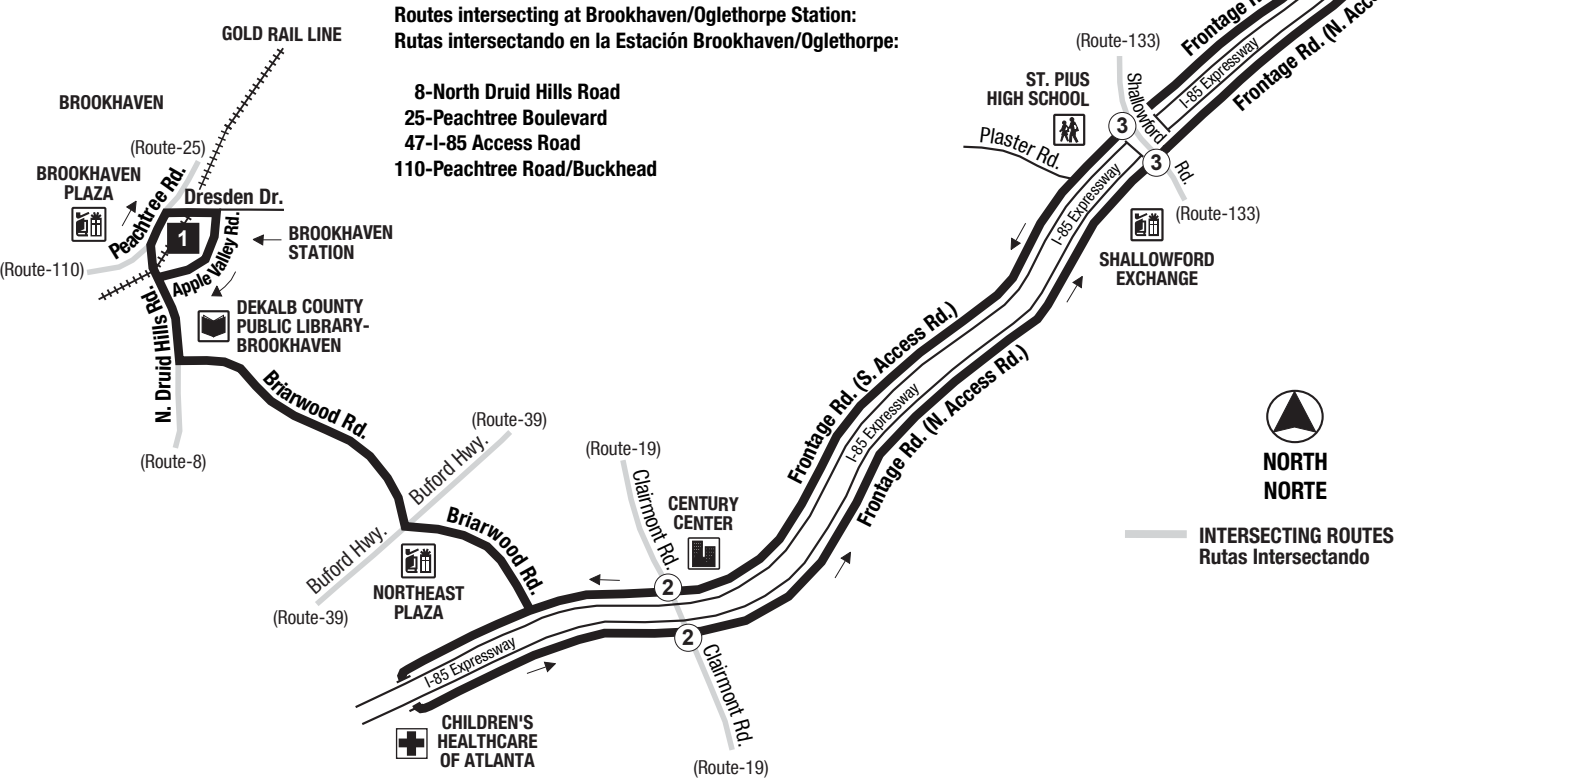

**Routes intersecting at Chamblee Station:
Rutas intersectando en la Estación Chamblee:**

- 19-Clairmont Road
- 47-I-85 Access Road
- 103-Peeler Road
- 126-Embry Hills
- 132-Tilly Mill Road
- 825-Johnson Ferry Road

**Routes intersecting at Brookhaven/Oglethorpe Station:
Rutas intersectando en la Estación Brookhaven/Oglethorpe:**

- 8-North Druid Hills Road
- 25-Peachtree Boulevard
- 47-I-85 Access Road
- 110-Peachtree Road/Buckhead

**NORTH
NORTE**

— INTERSECTING ROUTES
Rutas Intersectando